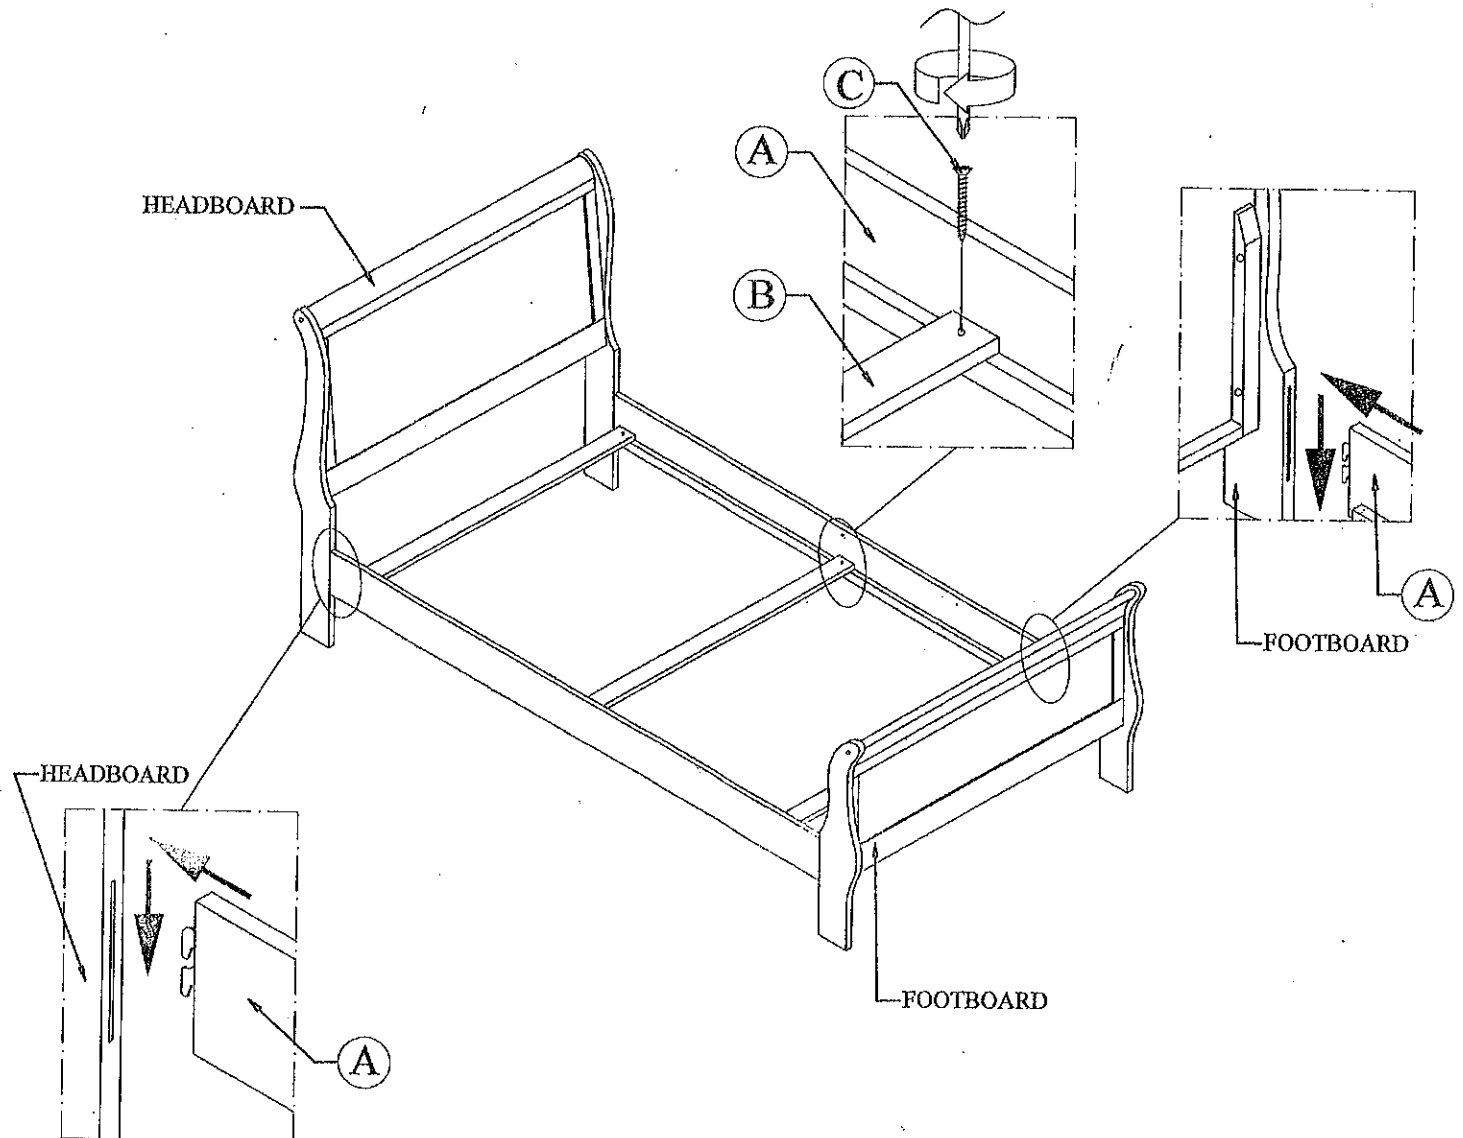

TWIN BED - SIDE RAIL  
TÊTE DE LIT

Thank you for purchasing this product. Please take time to read and follow the instructions below. Check that you have all parts and hardware before assembly. Parts apparently missing are often found in the packing materials. If you do not have all the parts listed, have your dealer contact us and they will be sent to you immediately.

NO	PARTS LIST / LISTE DE PIÈCES	QTY / QTÉ
A	SIDE RAIL / LONGERON	2
B	SLAT / TRAVERSE	3

NO	HARDWARE LIST / LISTE DE QUINCAILLERIE	QTY / QTÉ
C	CSK . CHIP B. SCREW / VIS A TETE CYLINDRIQUE M4 X 32	6