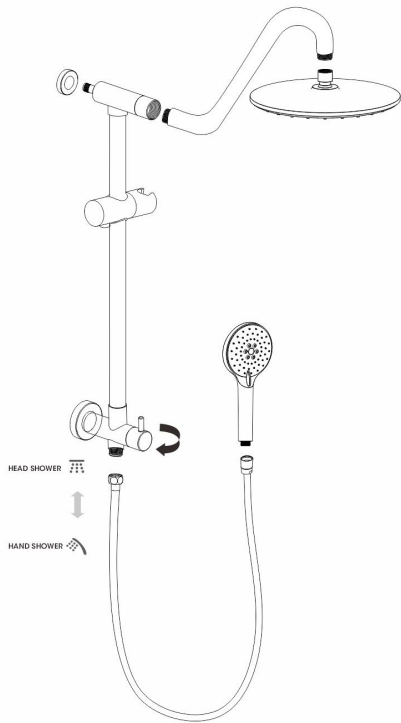

INSTALLATION MANUAL

INSTALLATION STEPS

HANDHELD SHOWERHEAD & RAIN SHOWER COMBO

Installation instruction

RECOMMENDED TOOLS

1

2

3

4

A PUNCHING INSTALLATION

OR

B DRILL FREE INSTALLATION

Sucker

clockwise rotation

5

6

Hex nut

Conical

Not include valve
MB/BN/BG/CH/ORB

CARE INSTRUCTIONS

Rinse the product with clear water. Dry the product with a soft cloth.

DO NOT:

Use abrasive cleansers, cloths, or paper towels. Use any cleaning agents containing acid, polish, wax, alcohol, ammonia, bleach, solvent or any other corrosive or harsh chemical cleansers.