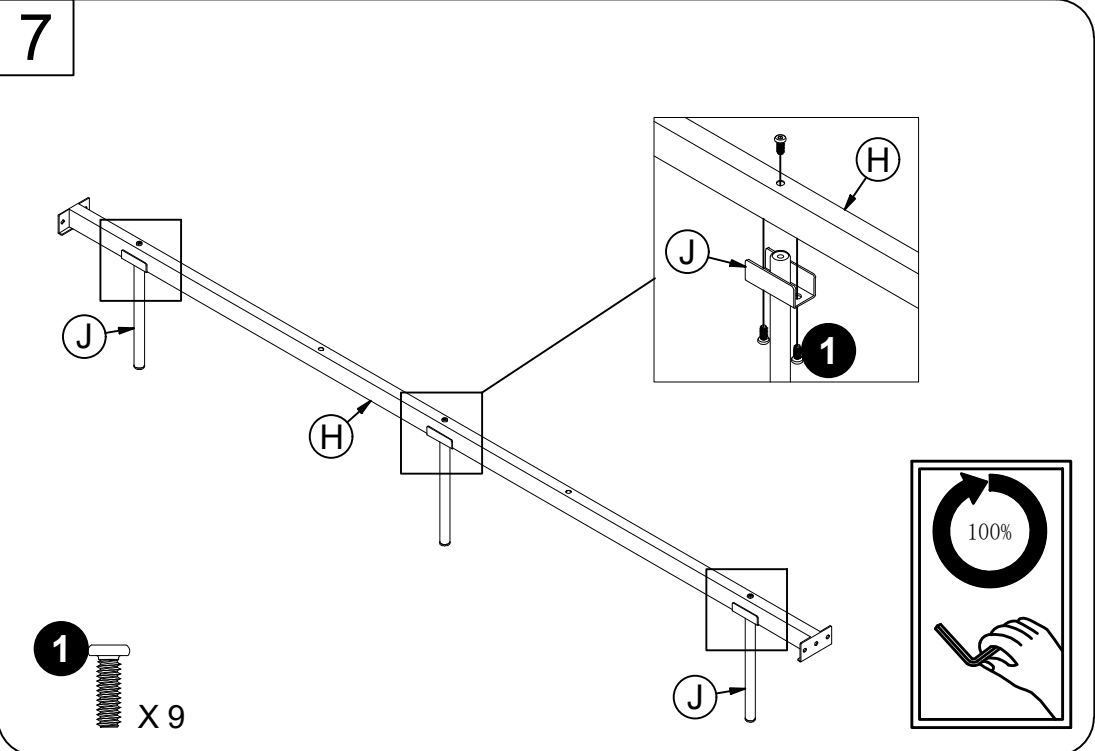

When replacement request, please tell us Component Alphabet and Model Number.

▲ Weight Limit: 1000 LBS / 454 KG

1		1/4" * 3/4"	39
2		1/4" * 1 9/16"	26
3		5/16" * 1 3/16"	2
4		1/4" Washer	14
5		1/4" Spring Washer	8
6		4mm Allen Key	1

1 Components

A	1	H	1
A1	1	I	2
A2	1	J	3
B	1	K	4
C	1	L	1
D	1	S	1
E	1	T	1
F	1	Z	2
G	4	P	1
N	1