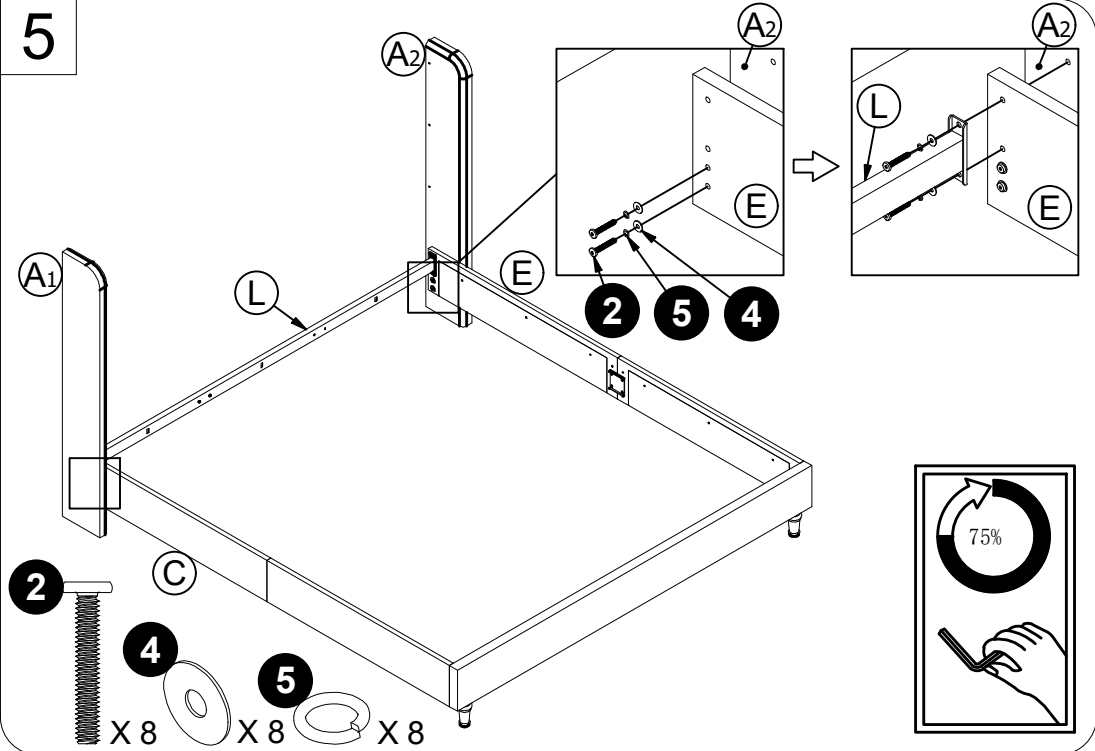

When replacement request, please tell us Component Alphabet and Model Number.

▲ Weight Limit: 1000 LBS / 454 KG

1		1/4" * 3/4"	39
2		1/4" * 1 9/16"	26
3		5/16" * 1 3/16"	2
4		1/4" Washer	14
5		1/4" Spring Washer	8
6		4mm Allen Key	1

1 Components

A	1	H	1
A1	1	I	2
A2	1	J	3
B	1	K	4
C	1	L	1
D	1	S	1
E	1	T	1
F	1	Z	2
G	4	P	1
N	1