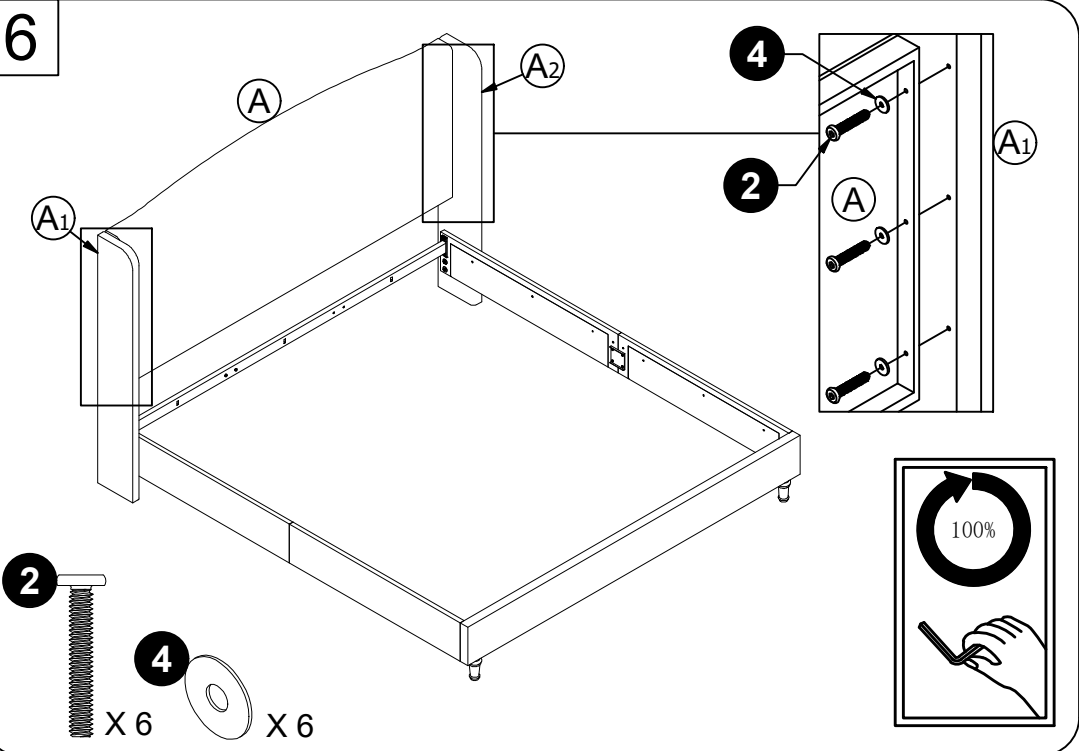

When replacement request, please tell us Component Alphabet and Model Number.

▲ Weight Limit: 1000 LBS / 454 KG

1		1/4" * 3/4"	39
2		1/4" * 1 9/16"	26
3		5/16" * 1 3/16"	2
4		1/4" Washer	14
5		1/4" Spring Washer	8
6		4mm Allen Key	1

1 Components

A	1	H	1
A1	1	I	2
A2	1	J	3
B	1	K	4
C	1	L	1
D	1	S	1
E	1	T	1
F	1	Z	2
G	4	P	1
N	1