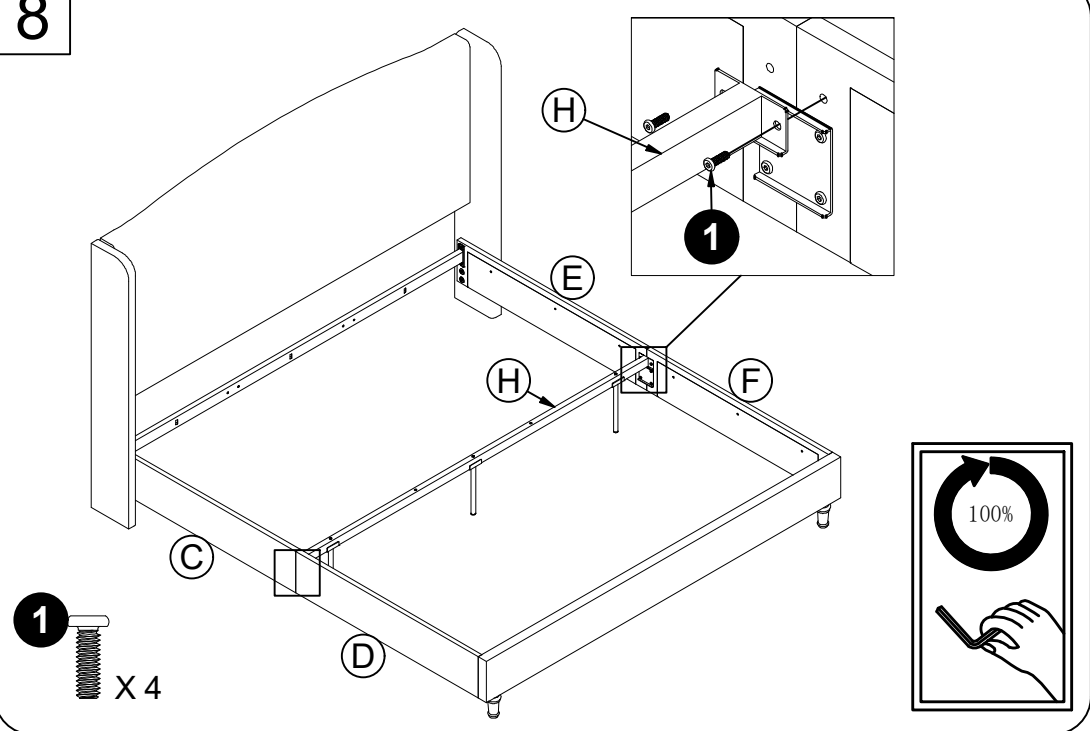

8

9

10

11

12

13

▲ WARNINGS:
For safety reasons and to prevent injuries:
• This bed is not intended for use by children under 4 years old.
• Prohibit jumping and horseplay on this bed.
• Do not use risers under this bed.