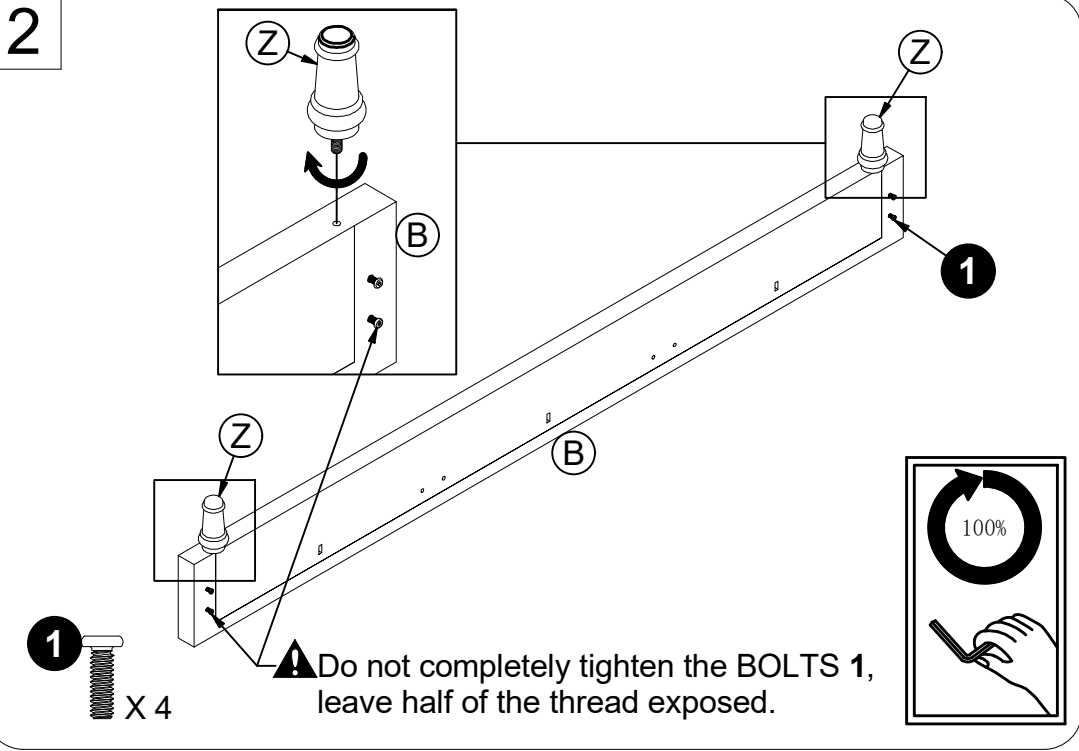

When replacement request, please tell us Component Alphabet and Model Number.

▲ Weight Limit: 1000 LBS / 454 KG

1		1/4" * 3/4"	39
2		1/4" * 1 9/16"	26
3		5/16" * 1 3/16"	2
4		1/4" Washer	14
5		1/4" Spring Washer	8
6		4mm Allen Key	1

1 Components

A	1	H	1
A1	1	I	2
A2	1	J	3
B	1	K	4
C	1	L	1
D	1	S	1
E	1	T	1
F	1	Z	2
G	4	P	1
N	1