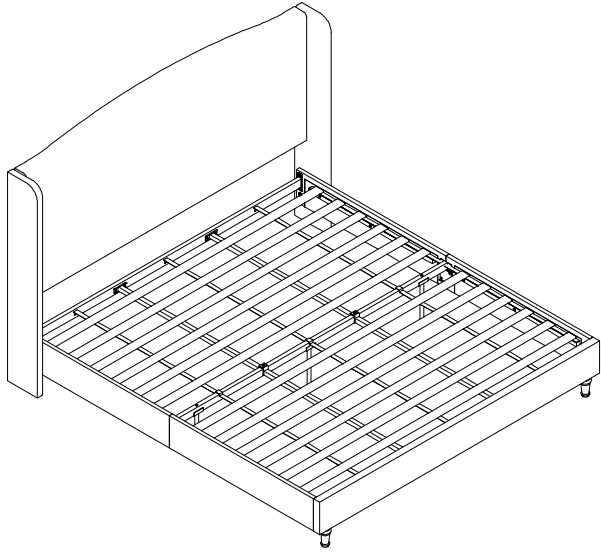

When replacement request, please tell us Component Alphabet and Model Number.

▲ Weight Limit: 1000 LBS / 454 KG

1		1/4" * 3/4"	39
2		1/4" * 1 9/16"	26
3		5/16" * 1 3/16"	2
4		1/4" Washer	14
5		1/4" Spring Washer	8
6		4mm Allen Key	1

1 Components

A	1	H	1
A1	1	I	2
A2	1	J	3
B	1	K	4
C	1	L	1
D	1	S	1
E	1	T	1
F	1	Z	2
G	4	P	1
N	1		

8

9

10

11

12

13