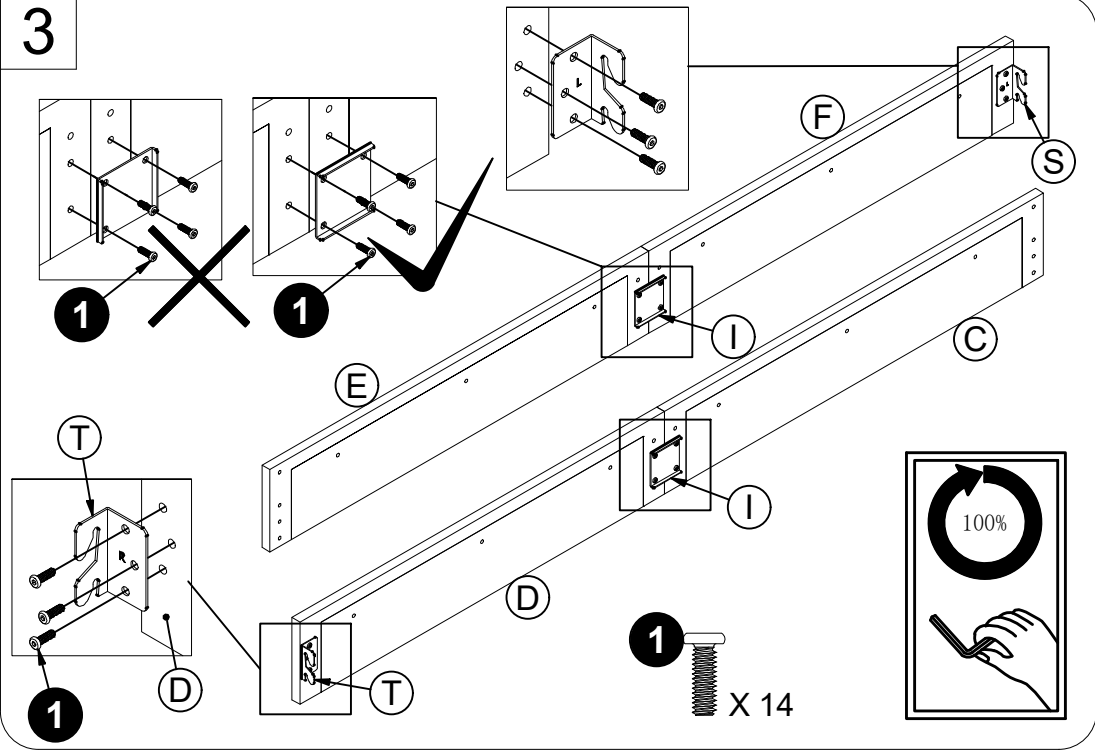

When replacement request, please tell us Component Alphabet and Model Number.

▲ Weight Limit: 1000 LBS / 454 KG

1		1/4" * 3/4"	39
2		1/4" * 1 9/16"	26
3		5/16" * 1 3/16"	2
4		1/4" Washer	14
5		1/4" Spring Washer	8
6		4mm Allen Key	1

1 Components

A	1	H	1
A1	1	I	2
A2	1	J	3
B	1	K	4
C	1	L	1
D	1	S	1
E	1	T	1
F	1	Z	2
G	4	P	1
N	1