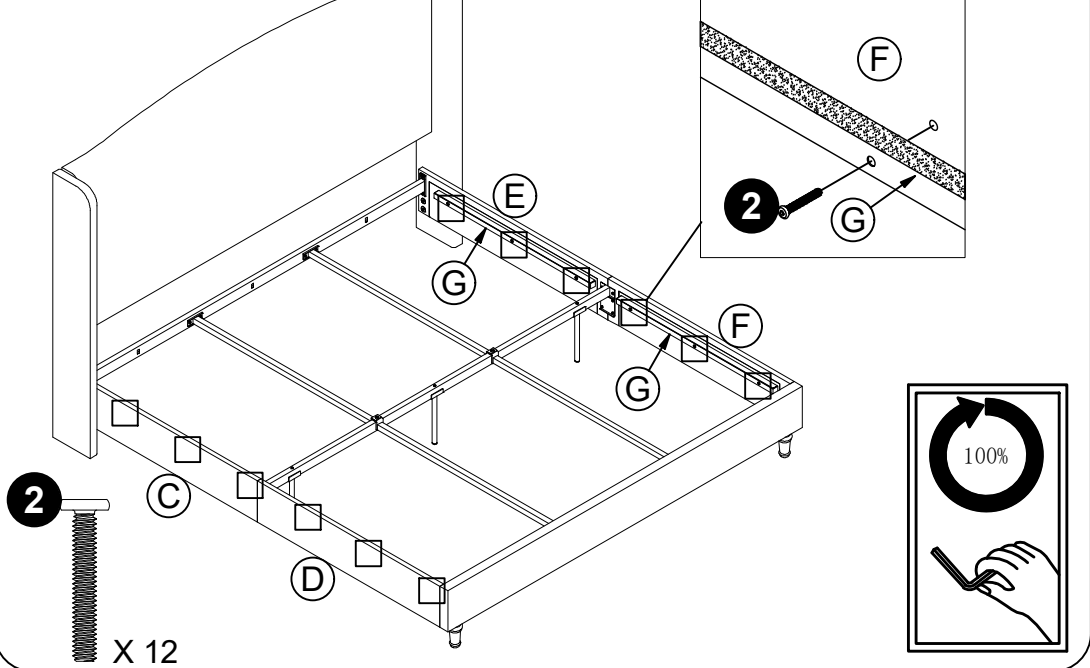

8

9

10

11

12

13

▲ WARNINGS:
For safety reasons and to prevent injuries:
• This bed is not intended for use by children under 4 years old.
• Prohibit jumping and horseplay on this bed.
• Do not use risers under this bed.