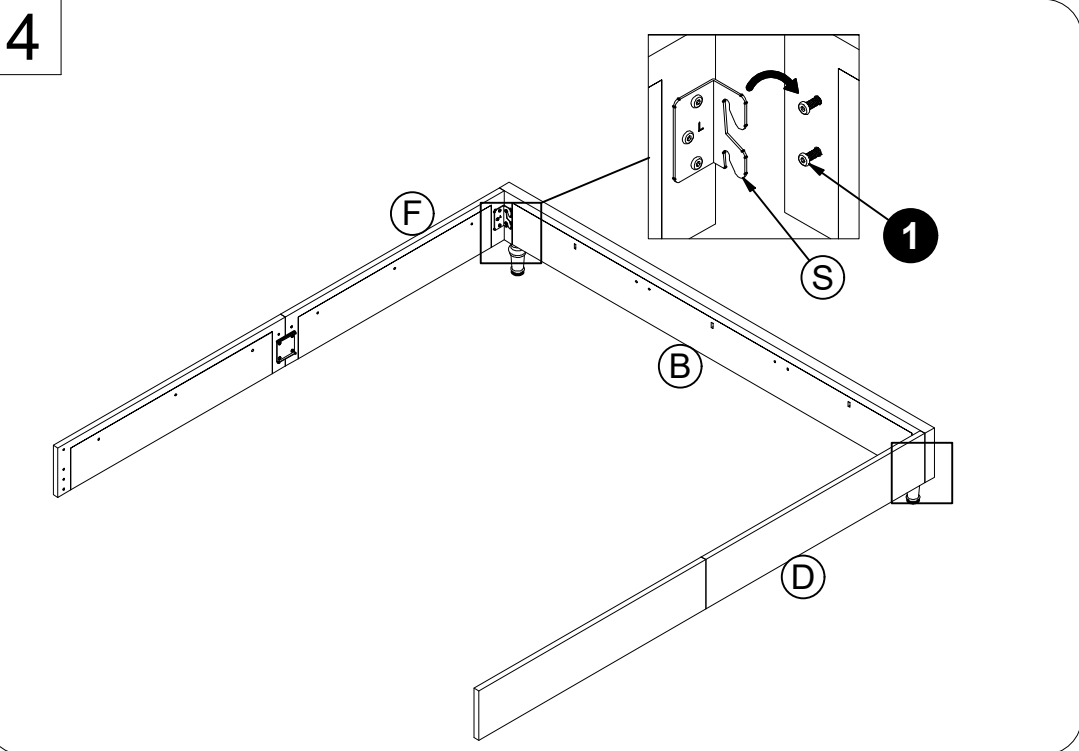

When replacement request, please tell us Component Alphabet and Model Number.

▲ Weight Limit: 1000 LBS / 454 KG

1		1/4" * 3/4"	39
2		1/4" * 1 9/16"	26
3		5/16" * 1 3/16"	2
4		1/4" Washer	14
5		1/4" Spring Washer	8
6		4mm Allen Key	1

1 Components

A	1	H	1
A1	1	I	2
A2	1	J	3
B	1	K	4
C	1	L	1
D	1	S	1
E	1	T	1
F	1	Z	2
G	4	P	1
N	1