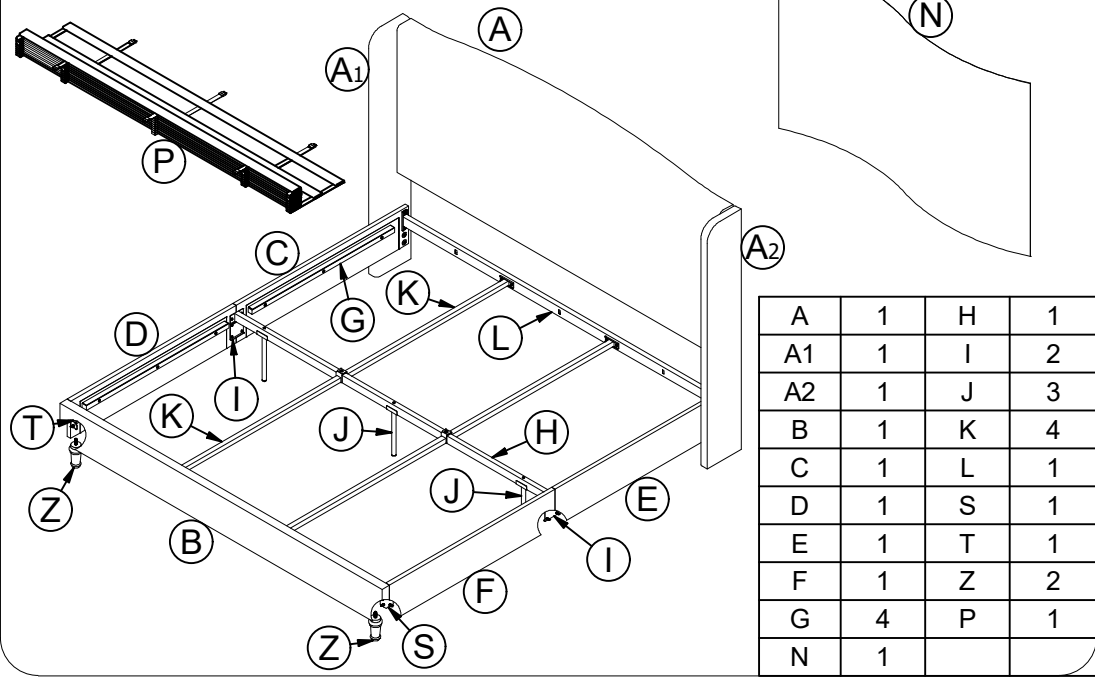

When replacement request, please tell us Component Alphabet and Model Number.

▲ Weight Limit: 1000 LBS / 454 KG

1		1/4" * 3/4"	39
2		1/4" * 1 9/16"	26
3		5/16" * 1 3/16"	2
4		1/4" Washer	14
5		1/4" Spring Washer	8
6		4mm Allen Key	1

1 Components

A	1	H	1
A1	1	I	2
A2	1	J	3
B	1	K	4
C	1	L	1
D	1	S	1
E	1	T	1
F	1	Z	2
G	4	P	1
N	1		

8

9

10

11

12

13