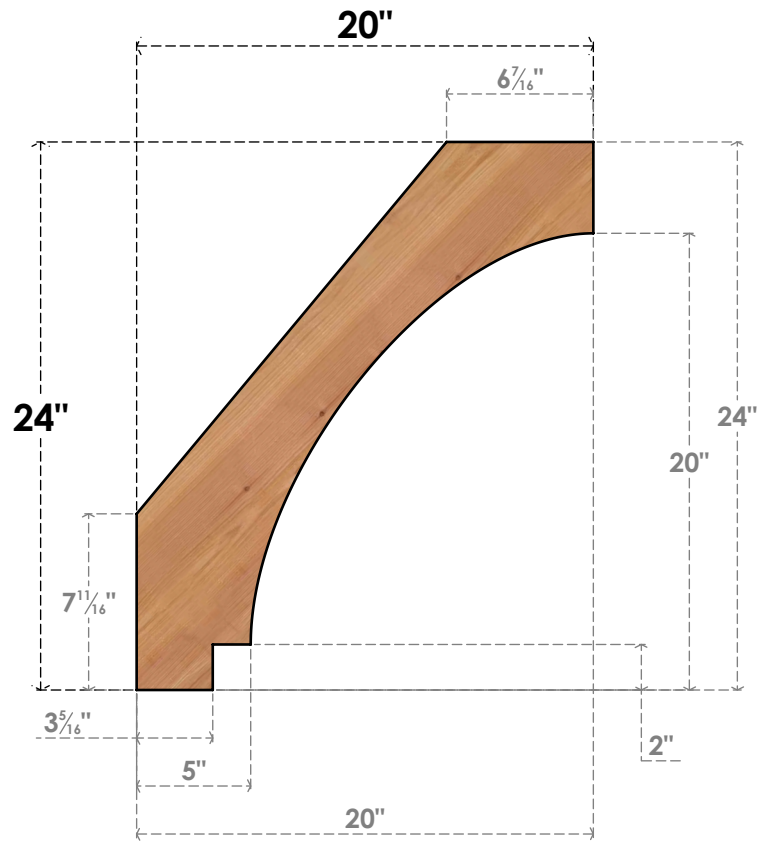

# BRC06X20X24IMP00SWR

5 1/2"W X 20"D X 24"H IMPERIAL SMOOTH BRACE, WESTERN RED CEDAR

**SIDE**

**FRONT**

EKENA MILLWORK  
 2300 WEST MAIN ST.  
 CLARKSVILLE, TX 75426  
 TOLL FREE: 866-607-0453  
 WWW.EKENAMILLWORK.COM

**NOTES**

1. INSTALLATION TO BE COMPLETED IN ACCORDANCE WITH MANUFACTURER'S SPECIFICATIONS.
2. DRAWING MAY NOT BE TO SCALE
3. THIS DRAWING IS INTENDED FOR DESIGN AND PLANNING PURPOSES ONLY.
4. ALL INFORMATION CONTAINED HEREIN WAS CURRENT AT THE TIME OF DEVELOPMENT BUT MUST BE REVIEWED AND APPROVED BY THE PRODUCT MANUFACTURER TO BE CONSIDERED ACCURATE.
5. PRODUCTS ARE NOT KILN DRIED. THIS ITEM IS UNIQUE AND WILL CONTAIN THE NATURAL VARIATIONS THAT THE WOOD SPECIES OFFERS. THIS MAY RESULT IN VARIATIONS UP TO 1/4"