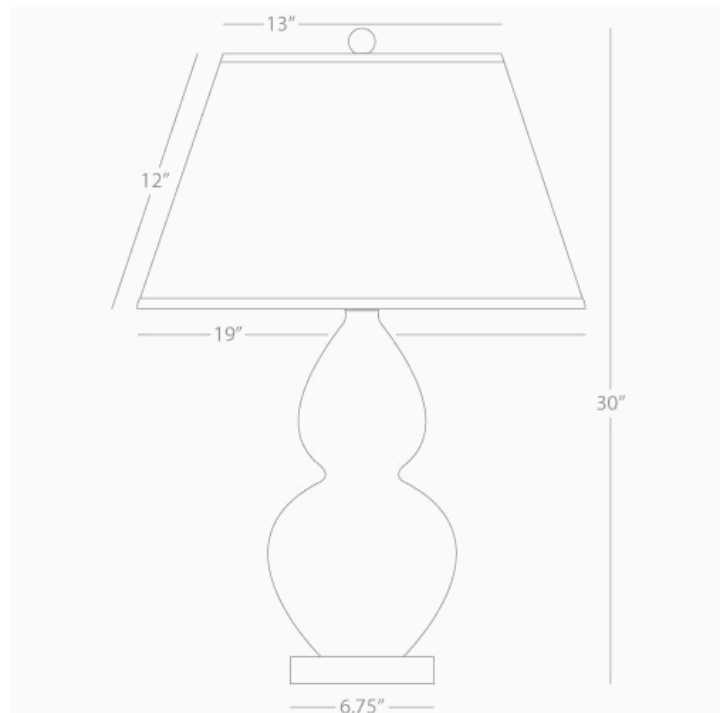

DOUBLE GOURD

CF23X

Table Lamp

1-150W Max.

Bulb Type: A

Switch: 3-Way

Coffee Glazed Ceramic

Lucite Base

Pearl Dupioni Fabric Shade

See Double Gourd Color Chart for Base / Color /
Shade Options

* Made In The USA