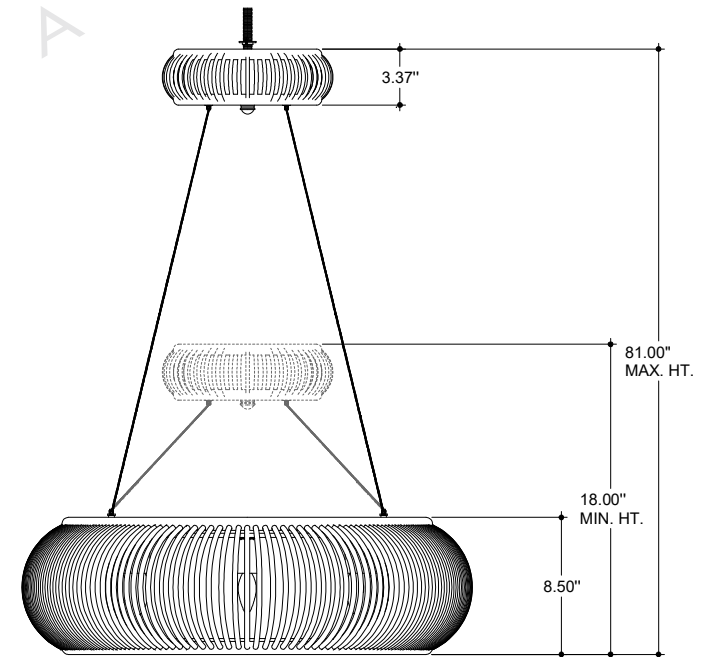

TOP VIEW

CANOPY DETAIL

FRONT VIEW

SIDE VIEW

9000-0561

ALL WORK © 2019 CURREY & COMPANY