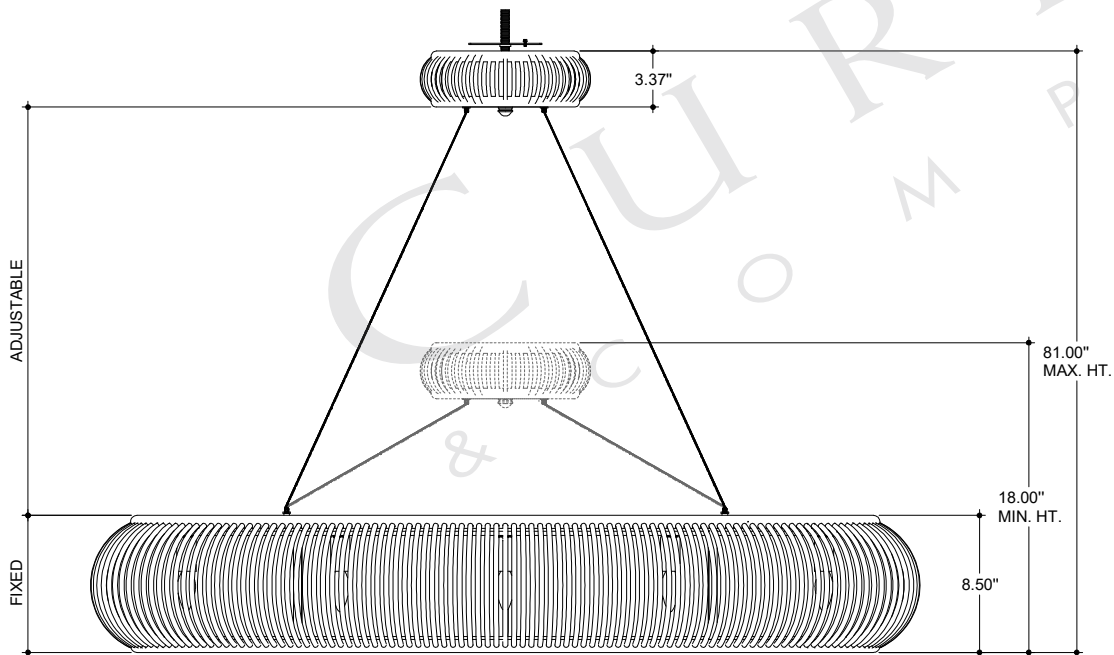

TOP VIEW

CANOPY DETAIL

FRONT VIEW

SIDE VIEW

9000-0561

ALL WORK © 2019 CURREY & COMPANY