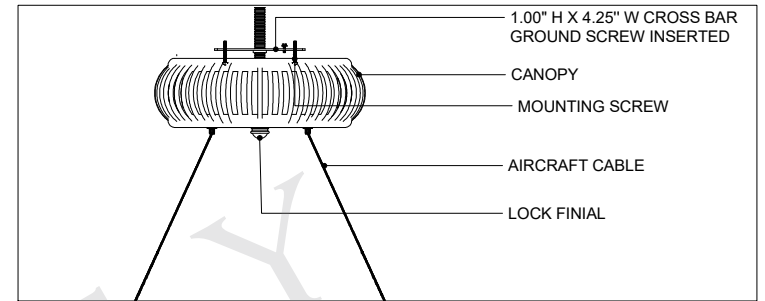

TOP VIEW

CANOPY DETAIL

FRONT VIEW

SIDE VIEW

9000-0561

ALL WORK © 2019 CURREY & COMPANY