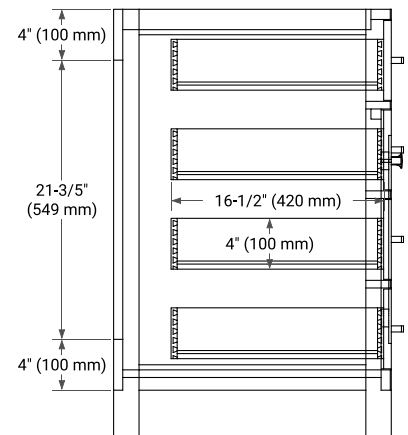

## BASE CABINET DIMENSIONS

48" W x 21.5" D x 33.5" H

## SIDE VIEW

## PLAN VIEW

## OVERALL DIMENSIONS

49" W x 22" D x 1.5" H