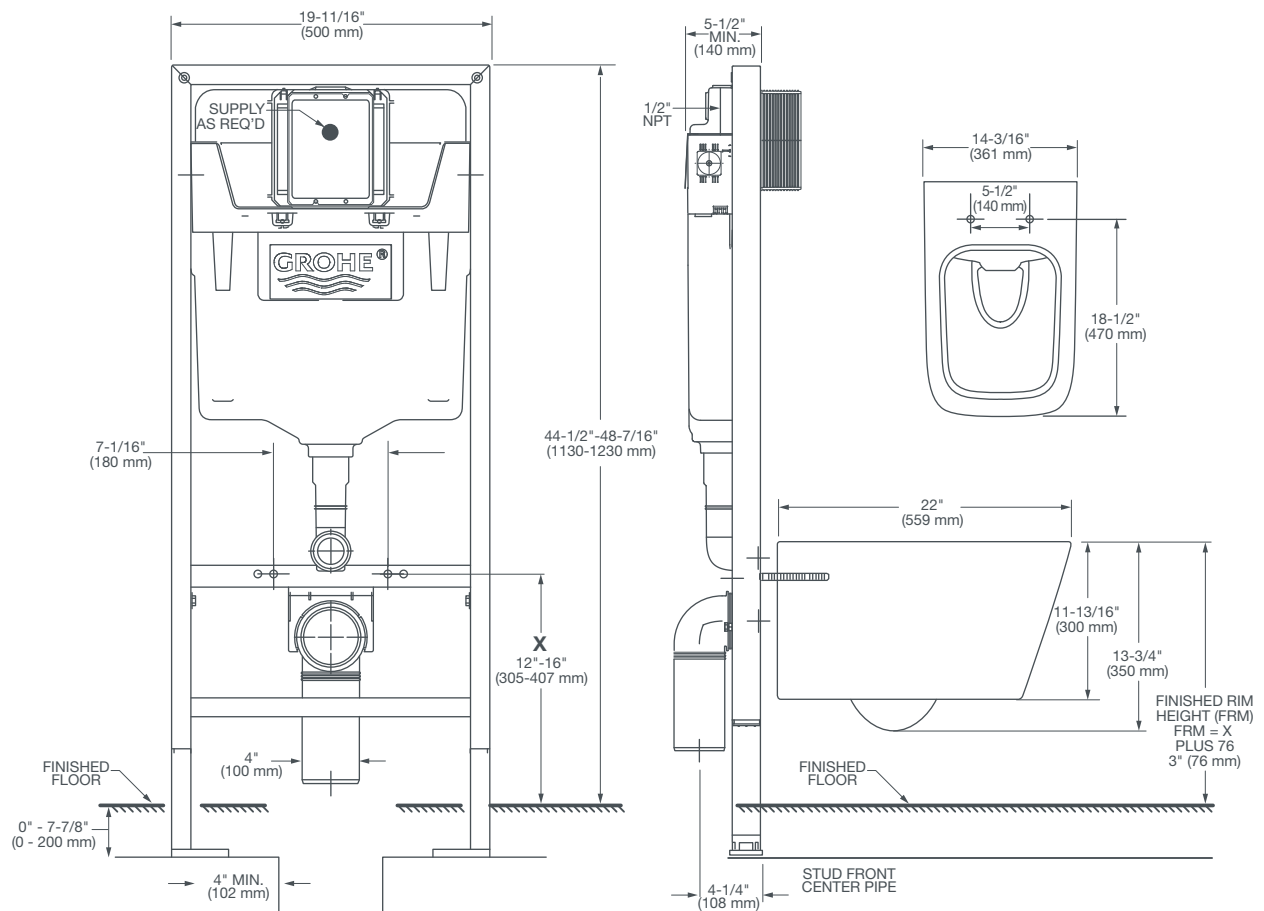

DXV MODULUS®

WALL-HUNG

DUAL FLUSH TOILET

NOTES:

Supply not included with fixture and must be ordered separately.

Dimensions shown for location of supply is suggested.

IMPORTANT:

Dimensions of fixtures are nominal and may vary within the range of tolerance established by ANSI Standard A112.19.2.

These measurements are subject to change or cancellation. No responsibility is assumed for use of superseded or voided pages.

PART OF LIXIL