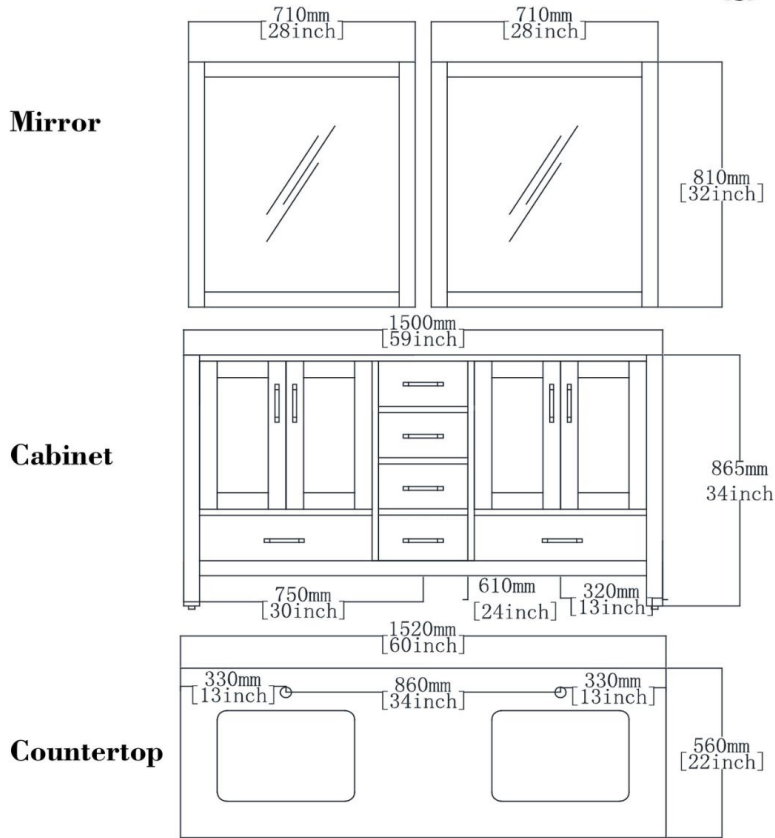

TECHNICAL DRAWING

Solid Wood Construction Bathroom Vanity