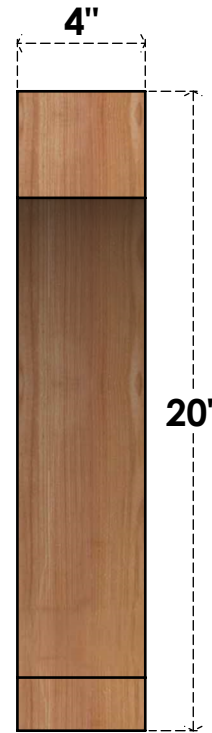

BRC04X20X20IMP00RWR

4"W X 20"D X 20"H IMPERIAL ROUGH SAWN BRACE, WESTERN RED CEDAR

SIDE

FRONT

EKENA MILLWORK
 2300 WEST MAIN ST.
 CLARKSVILLE, TX 75426
 TOLL FREE: 866-607-0453
 WWW.EKENAMILLWORK.COM

NOTES

1. INSTALLATION TO BE COMPLETED IN ACCORDANCE WITH MANUFACTURER'S SPECIFICATIONS.
2. DRAWING MAY NOT BE TO SCALE
3. THIS DRAWING IS INTENDED FOR DESIGN AND PLANNING PURPOSES ONLY.
4. ALL INFORMATION CONTAINED HEREIN WAS CURRENT AT THE TIME OF DEVELOPMENT BUT MUST BE REVIEWED AND APPROVED BY THE PRODUCT MANUFACTURER TO BE CONSIDERED ACCURATE.
5. PRODUCTS ARE NOT KILN DRIED. THIS ITEM IS UNIQUE AND WILL CONTAIN THE NATURAL VARIATIONS THAT THE WOOD SPECIES OFFERS. THIS MAY RESULT IN VARIATIONS UP TO 1/4"