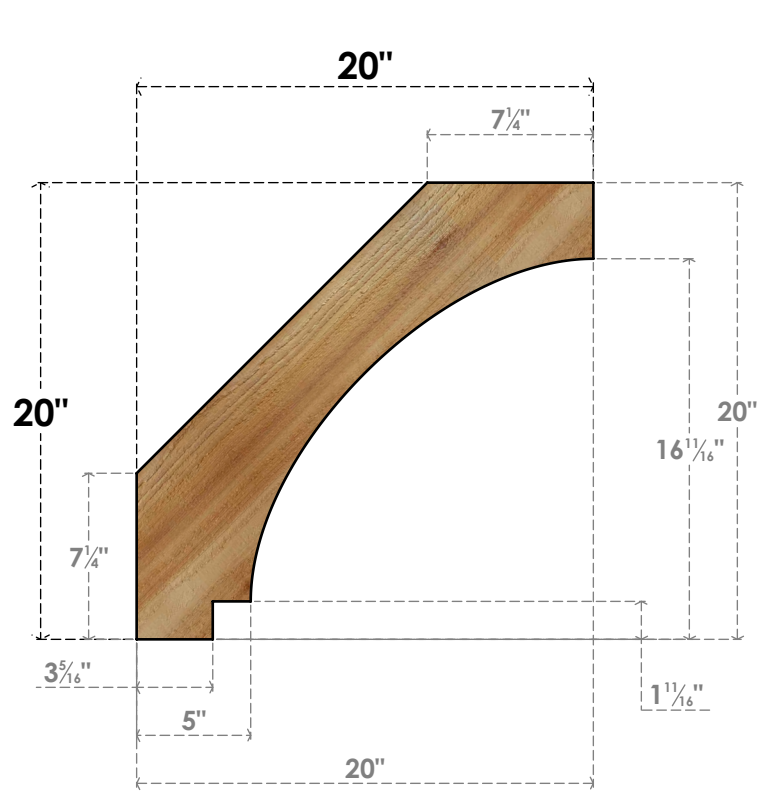

BRC04X20X20IMP00RWR

4"W X 20"D X 20"H IMPERIAL ROUGH SAWN BRACE, WESTERN RED CEDAR

SIDE

FRONT

EKENA MILLWORK
 2300 WEST MAIN ST.
 CLARKSVILLE, TX 75426
 TOLL FREE: 866-607-0453
 WWW.EKENAMILLWORK.COM

NOTES