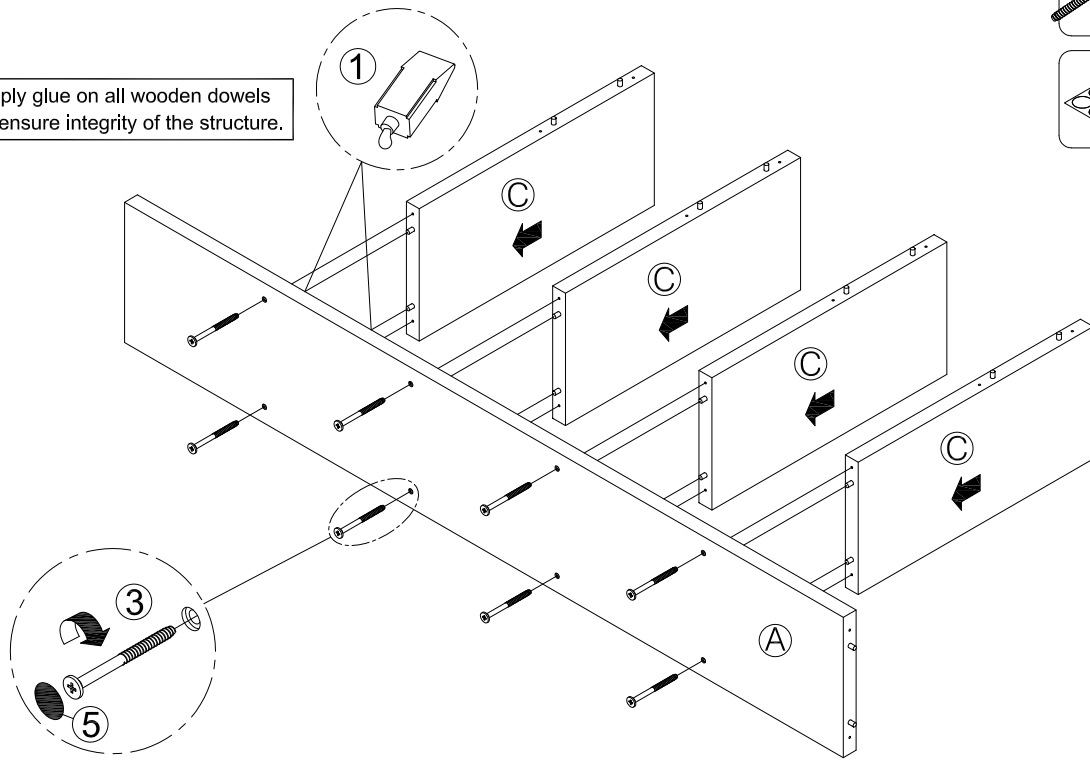

ASSEMBLY INSTRUCTION

STEP 2 :

Apply glue on all wooden dowels to ensure integrity of the structure.