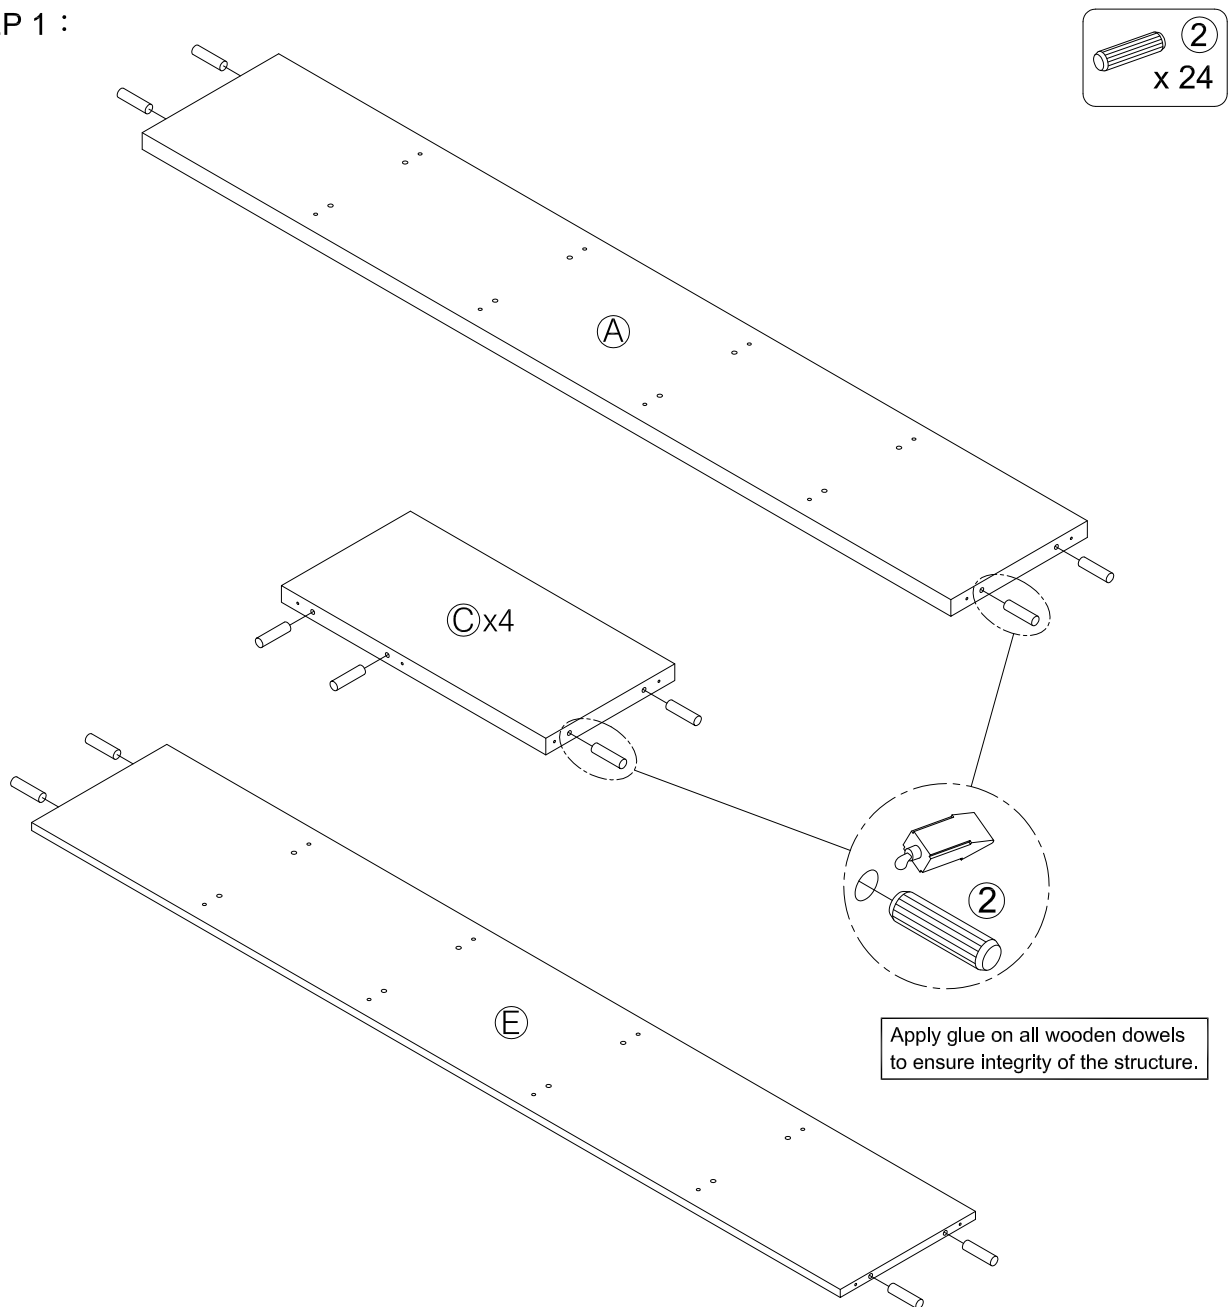

ASSEMBLY INSTRUCTION

Z							
HARDWARE PACKAGE							
NO	DESCRIPTION	FIGURE	Q'TY	NO	DESCRIPTION	FIGURE	Q'TY
6	ANTI-TIP STRAP 170x15mm		2PCS	8	WALL SCREW Ø4x25mm		2PCS
7	WALL PLUG 6x30mm		2PCS	9	SCREW Ø4x16mm		2PCS

STEP 1 :