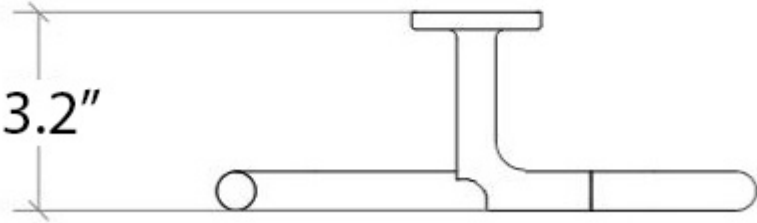

Dimensions Metric

1 inch = 2.54 cm

1 inch = 25.4 mm

WS[®]
BATH
COLLECTIONS

1051 Lea Drive - Collegeville, PA 19426
Tel. 215 513 9400 - Fax 610 831 0215

www.ws bathcollections.com - info@ws bathcollectins.com

Product Specs Sheets

Collection
Sbeca

Model |
Sbeca 61115

Dimensions Metric
1 inch = 2.54 cm
1 inch = 25.4 mm

WS[®]
BATH
COLLECTIONS

1051 Lea Drive - Collegeville, PA 19426
Tel. 215 513 9400 - Fax 610 831 0215
www.ws bathcollections.com - info@ws bathcollectins.com