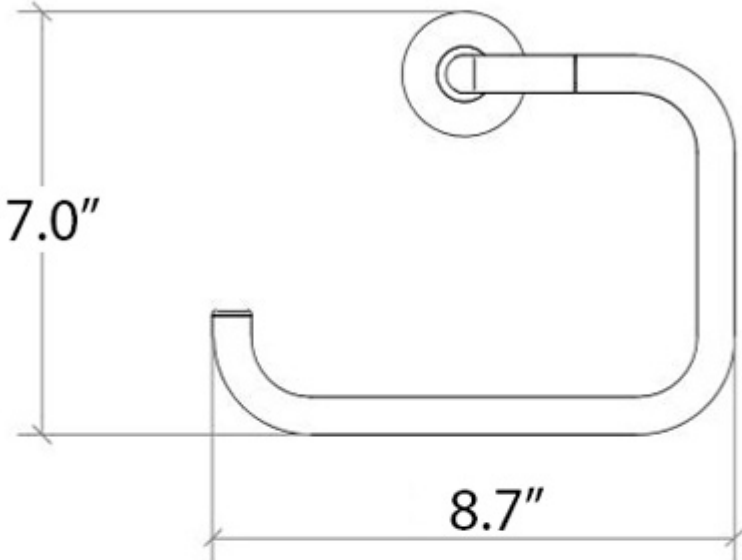

Dimensions Metric

1 inch = 2.54 cm

1 inch = 25.4 mm

WS[®]
BATH
COLLECTIONS

1051 Lea Drive - Collegeville, PA 19426
Tel. 215 513 9400 - Fax 610 831 0215

www.ws bathcollections.com - info@ws bathcollectins.com

Product Specs Sheets

Collection
Sbeca

Model |
Sbeca 61115

Dimensions Metric
1 inch = 2.54 cm
1 inch = 25.4 mm

WS[®]
BATH
COLLECTIONS

1051 Lea Drive - Collegeville, PA 19426
Tel. 215 513 9400 - Fax 610 831 0215
www.ws bathcollections.com - info@ws bathcollectins.com