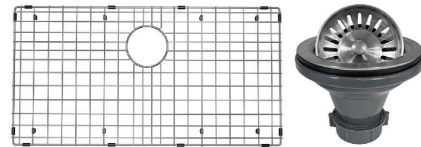

Series	Elite
Material	16 Gauge, Type 304 stainless steel
Installation Type	Undermount
Configuration	Single bowl
Finish	Soft satin brushed finish
Overall Dimensions	32" x 18" x 10 3/8"
Bowl Dimensions	30" x 16" x 10"
Drain Size	3 1/2"
Finishes Available	Stainless Steel, Gunmetal Black
Minimum cabinet size	36"
Template Included	Yes
Clips Included	Yes
Drain Location	Rear
Accessories Included	Strainer and Bottom grid

Shown in Gunmetal Black

MODEL	ACCESSORY
EL-79-D1-PK1	Strainer - L-1GG
EL-79-D1-PK1	Bottom Grid - GR-3200GG
EL-79-PK1	Strainer - L-1
EL-79-PK1	Bottom Grid - GR-3200

MODEL	FINISH
EL-79-D1-PK1	Gunmetal Black
EL-79-PK1	Stainless Steel