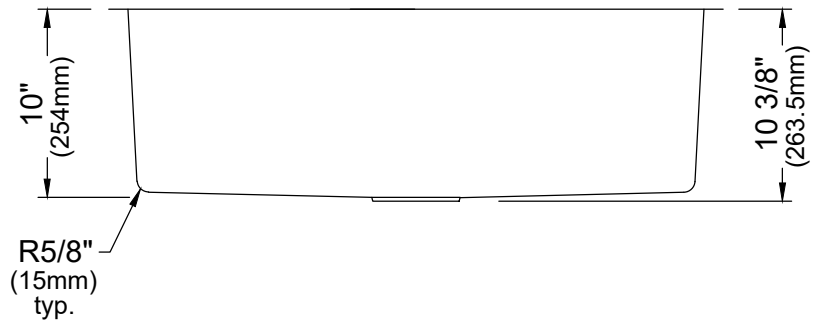

Stocked Color Options

Listing and certifications:
cUPC

Limited lifetime warranty