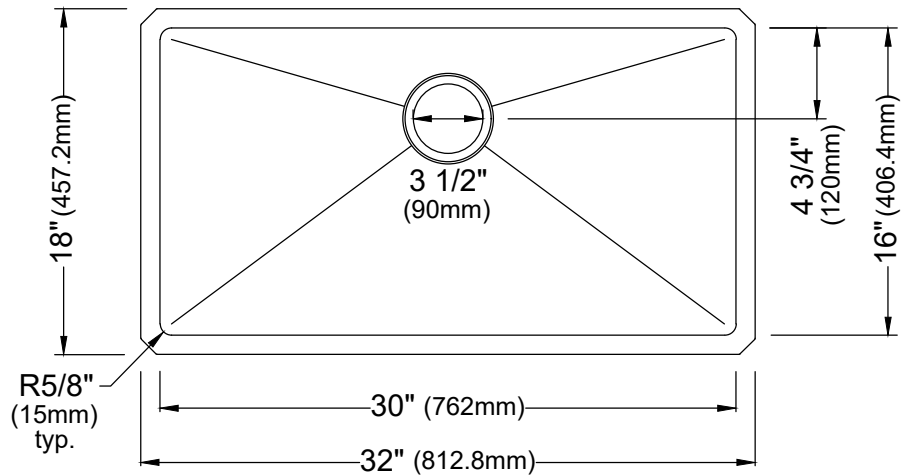

Stocked Color Options

Listing and certifications:
cUPC

Limited lifetime warranty