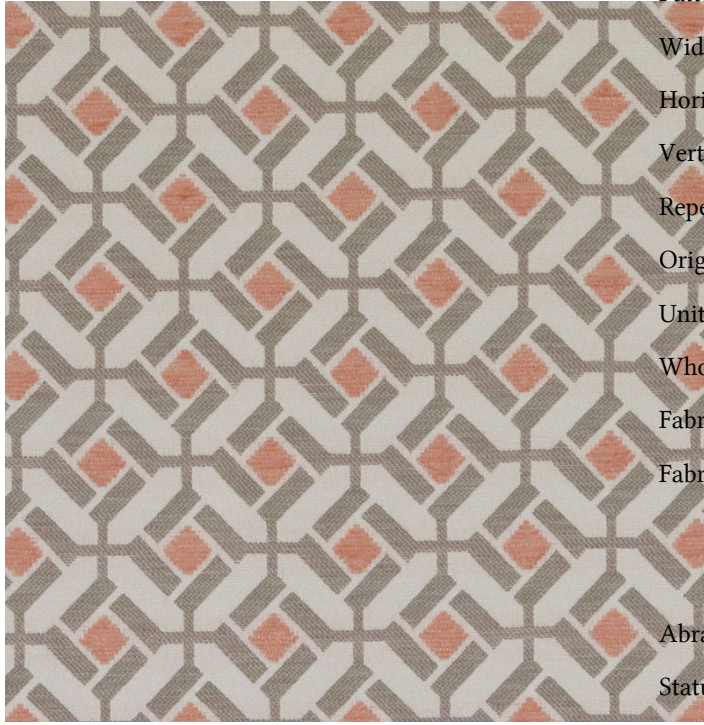

Fabric Detail for: Su15883 | 31-coral

Pattern: Su15883 | 31-coral
 Width: 55 1/2"
 Horizontal Repeat: 2.500"
 Vertical Repeat: 2.500"
 Repeat Direction: Up The Roll
 Origin: China
 Unit: YDS
 Wholesale Price: \$34.93
 Fabric Contents: 100% Polyester
 Fabric Performance: CA 117 2013
 NFPA 260
 UFAC - Class 1
 Abrasion: 30,000 Double Rubs
 Status: Active
 Book Name: GREEN-YELLOW-BOLD