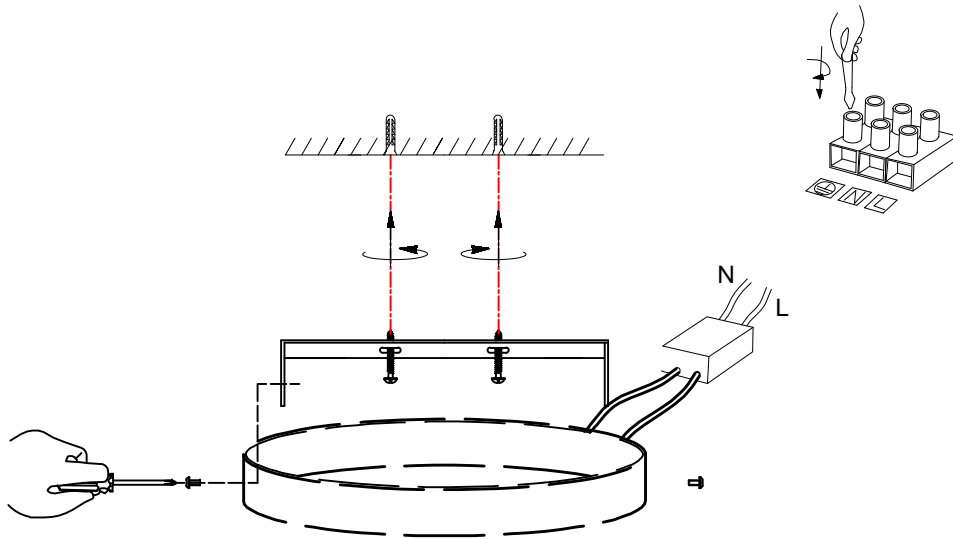

Installation Manual

Ø500

- Steps :
1. Fix the hanging plate to the ceiling
 2. Connect the power line to the lamp driver wires
 3. Hanging the crystal strings from inside to outside as the picture

44 PCS