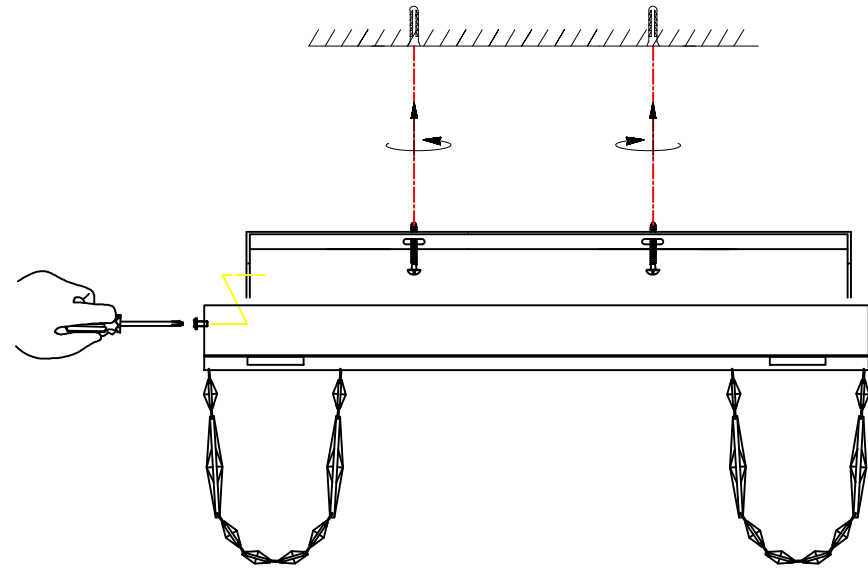

Installation Manual

Ø500

- Steps :
1. Fix the hanging plate to the ceiling
 2. Connect the power line to the lamp driver wires
 3. Hanging the crystal strings from inside to outside as the picture

44 PCS