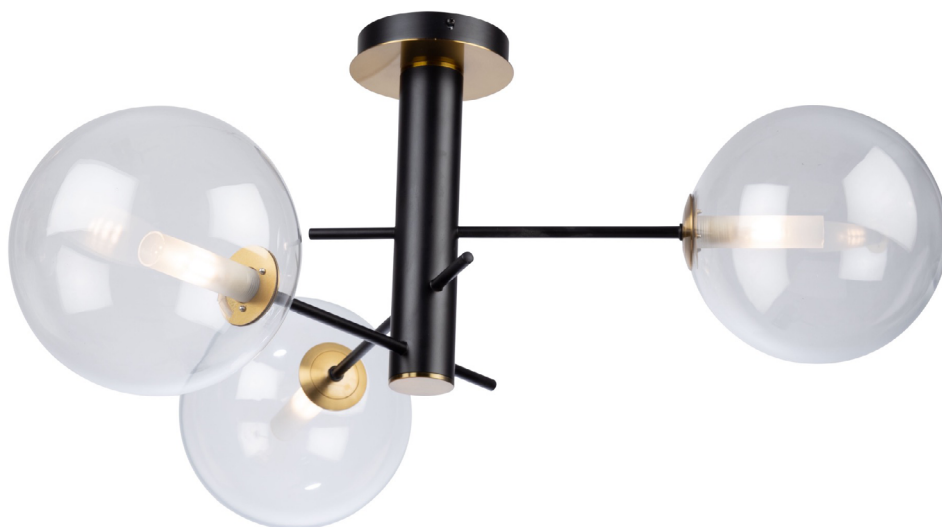

Aurelia Collection 3-Light Semi-Flush Mount Matte Black & Brass

The Aurelia collection will help you reach your interior design goals in terms of lighting. The semi gloss black frame is complimented by plated brass accents. The brass cups hold the clear circular glassware which encases frosted glass cylinders which conceal the bulbs. This collection comes in many configurations to help decorate any section of your home.

ORDERING		PACKAGING DIMENSIONS			
Model: AC11763VB		Weight	Length	Width	Height
Collection: Aurelia		12 lbs	25"	16"	14"
Finish: Matte Black & Brass					
BULBS		PRODUCT DIMENSIONS			
Bulbs Included	No	Weight	10.60 lbs		
Bulb Quantity	3	Length	31.5"		
Wattage	40	Width	31.5"		
Dimmable	Yes	Height			
Socket Base Type	G9	Overall Height			
Lumens (LED)		Ext.			
CRI (LED)		Chain			
Kelvin (LED)		Rods			
OTHER		Cord Length			
UPC	778350020404	Wire Length			
Material	Metal and Glass	Canopy / Back Plate	5 x 5 x 1"		
Listing Approval 1		Sloped Ceiling	Yes		
Listing Approval 2					
Safety Rating	ETL	Warranty	Limited lifetime warranty		