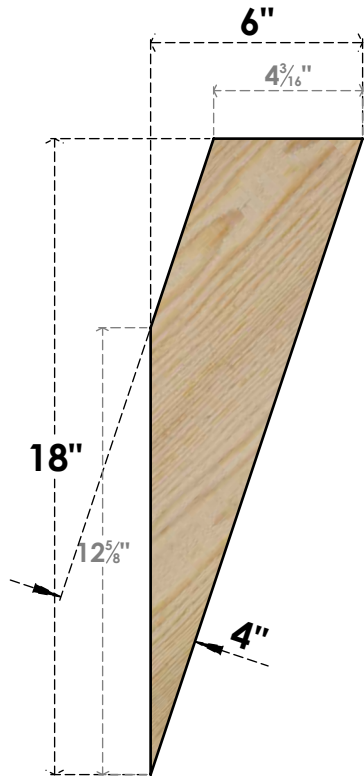

BRC06X06X18TRA00RDF

6"W X 6"D X 18"H TRADITIONAL ROUGH SAWN BRACE, DOUGLAS FIR

SIDE

FRONT

EKENA MILLWORK
 2300 WEST MAIN ST.
 CLARKSVILLE, TX 75426
 TOLL FREE: 866-607-0453
 WWW.EKENAMILLWORK.COM

NOTES

1. INSTALLATION TO BE COMPLETED IN ACCORDANCE WITH MANUFACTURER'S SPECIFICATIONS.
2. DRAWING MAY NOT BE TO SCALE
3. THIS DRAWING IS INTENDED FOR DESIGN AND PLANNING PURPOSES ONLY.
4. ALL INFORMATION CONTAINED HEREIN WAS CURRENT AT THE TIME OF DEVELOPMENT BUT MUST BE REVIEWED AND APPROVED BY THE PRODUCT MANUFACTURER TO BE CONSIDERED ACCURATE.
5. PRODUCTS ARE NOT KILN DRIED. THIS ITEM IS UNIQUE AND WILL CONTAIN THE NATURAL VARIATIONS THAT THE WOOD SPECIES OFFERS. THIS MAY RESULT IN VARIATIONS UP TO 1/4"