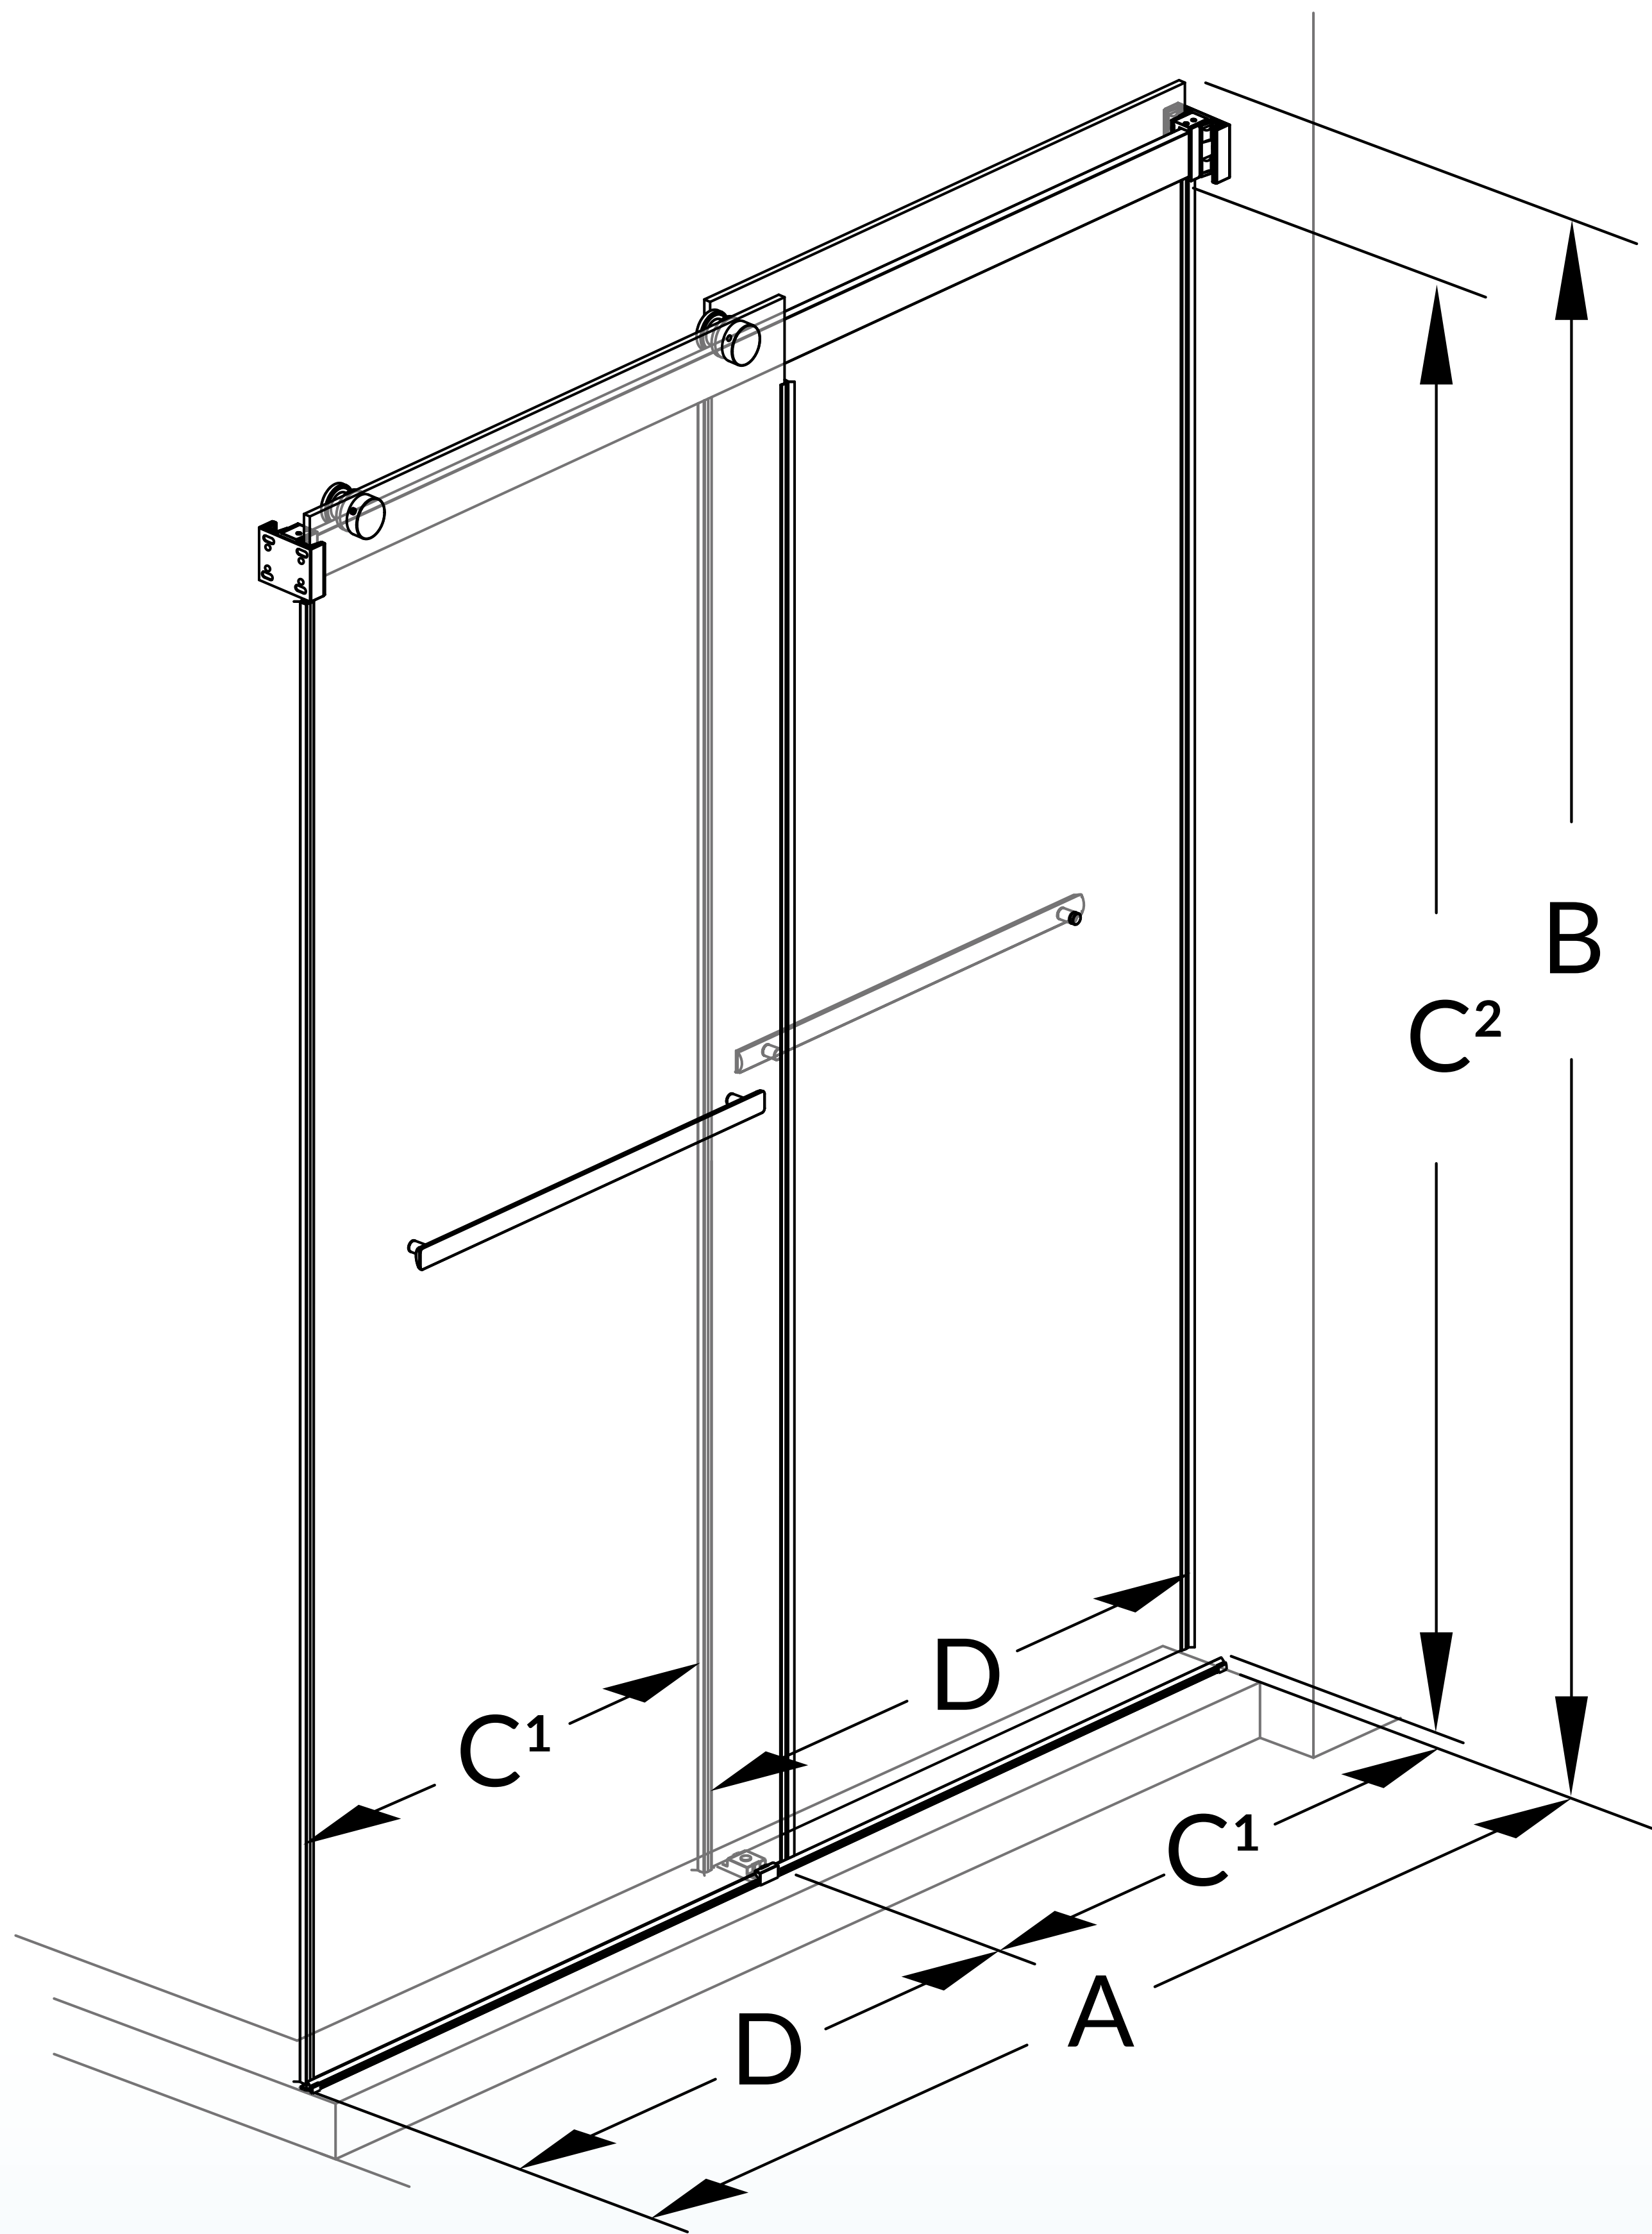

WOODBIDGE[®]

Tempered Glass Double Sliding Shower Door

A Model Width

44"~48"

B Product Height

80"

C¹ Access Width

17-5/8"~21-5/8"

C² Access Height

76-1/2"

D Door Width

25-1/8"

Glass Thickness: **5/16"(8mm)**

Minimum Threshold Required: **3"**