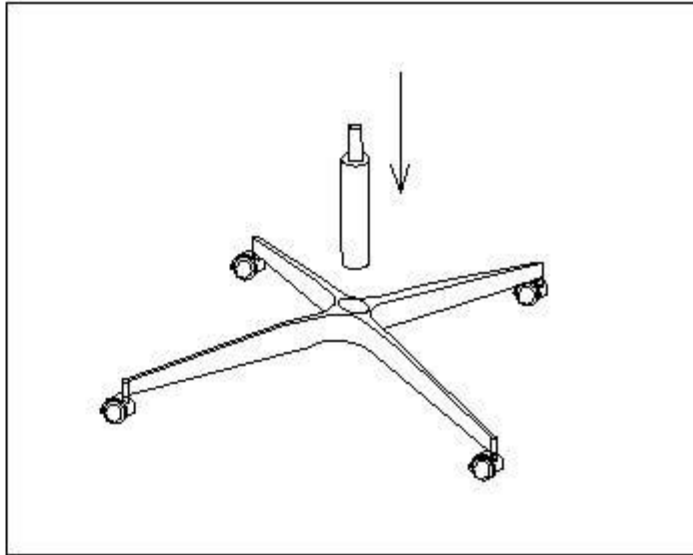

	PU SWIVEL CHAIR ALUMINIUM FRAME
Assembly Instruction	

Hardware identification

Part identification