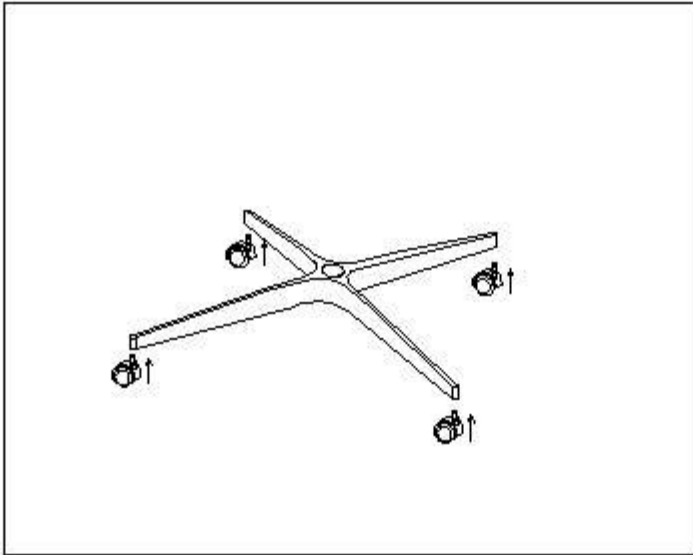

	PU SWIVEL CHAIR ALUMINIUM FRAME
Assembly Instruction	

Hardware identification

Part identification