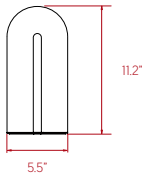

SIZE

REFERENCES

IGLU MM UL
IGLU MM DIM UL

COMPONENTS

Wood Veneer Shade

Black Metal Base

Matte Satin Acrylic Diffuser

Black Electrical Cable with On/Off Switch: 57"

Black Electrical Cable with Dimming Switch: 57" [*DIM ref.]

LIGHT SOURCE

120V

Recommended Bulb - Not Included
E12 Lamp Holder
LED Candle DIM 4 W, 300 lm. Full opal glass

SELECT FROM FOLLOWING

WOOD VENEER FINISHES

PACKAGING

Box Size: 7.3 x 7.3 x 13.6"

Box Volume: 0.42 ft³

Weight: Gross - 1.76 Lb | Net - 2.65 Lb