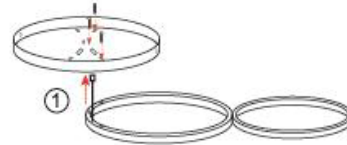

INSTRUCTION MANUAL

230V-50Hz