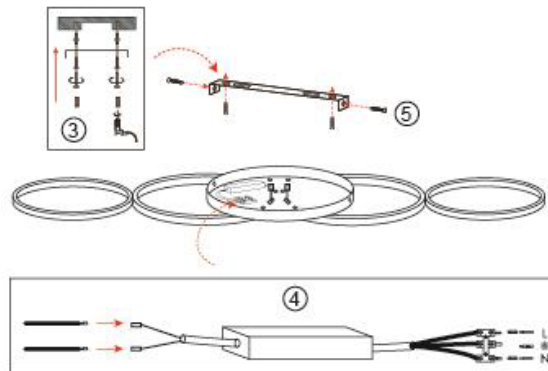

INSTRUCTION MANUAL

230V-50Hz