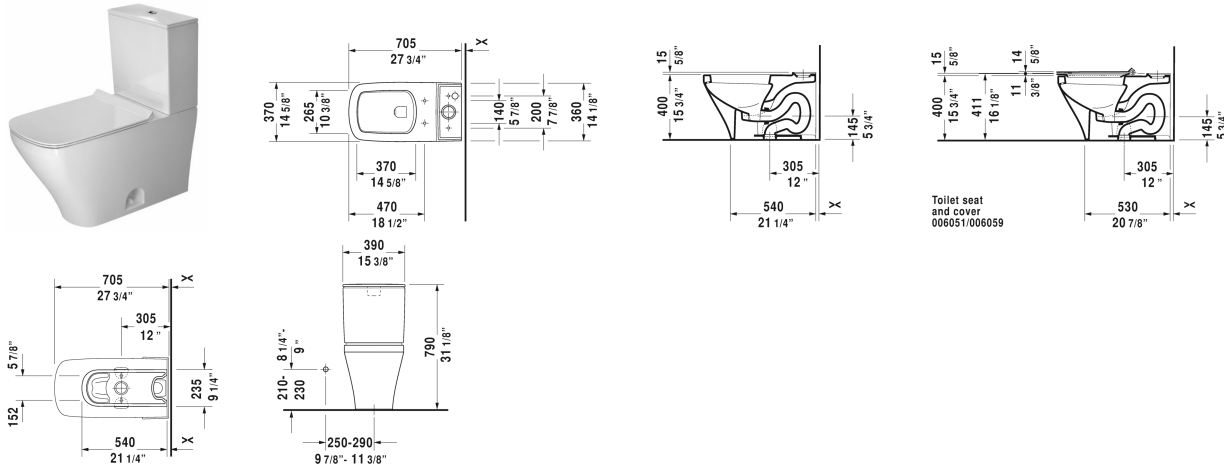

DuraStyle Toilet kit # D4051900

< 15 3/8" Inch >

Toilet kit	Dimension	Weight	Order number
Toilet bowl & Tank			
Colors			
00 White			
Variant			
	15 3/8" x 27 1/2" Inch	122 lb	D4051900
Suitable products			
Two-Piece toilet (without tank), syphonic, 12" rough-in, vertical outlet, cUPC® listed*, 14 1/8" x 27 1/2" Inch	14 1/8" x 27 1/2" Inch		216001
Tank for bottom left supply, cUPC® listed*, 15 3/8" x 6 3/4" Inch	15 3/8" x 6 3/4" Inch		093520

All drawings contain the necessary measurements which are subject to standard tolerances. They are stated in inch & mm and are non-binding. Exact measurements, in particular for customized installation scenarios, can only be taken from the finished ceramic piece.