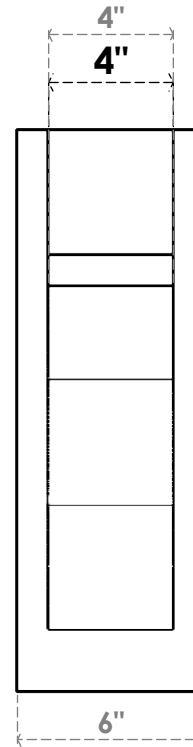

**ITEM NUMBER: OUTUROC040X060X14000X18000X040X020X040FST44RCPR**

4"W TOP X 6"W BACK X 14"D X 18"H X 4"T TOP X 2"T BACK TIMBERTHANE ROUGH CEDAR FUNSTON FAUX WOOD OPEN OUTLOOKER, BLOCK TOP AND BACK, 4"W CLOSED BRACE, PRIMED TAN

**SIDE PROFILE**

**FRONT PROFILE**

**ISOMETRIC**

GENERATED DATE : 07/06/2023

EKENA MILLWORK  
2300 WEST MAIN ST.  
CLARKSVILLE, TX 75426  
TOLL FREE: 866-607-0453  
WWW.EKENAMILLWORK.COM

**NOTES**

1. INSTALLATION TO BE COMPLETED IN ACCORDANCE WITH MANUFACTURER'S SPECIFICATIONS.
2. DRAWING MAY NOT BE TO SCALE
3. THIS DRAWING IS INTENDED FOR DESIGN AND PLANNING PURPOSES ONLY.
4. ALL INFORMATION CONTAINED HEREIN WAS CURRENT AT THE TIME OF DEVELOPMENT BUT MUST BE REVIEWED AND APPROVED BY THE PRODUCT MANUFACTURER TO BE CONSIDERED ACCURATE.
5. TIMBERTHANE ARCHITECTURAL PRODUCTS ARE MADE FROM HIGH DENSITY URETHANE AND COME FACTORY PRIMED