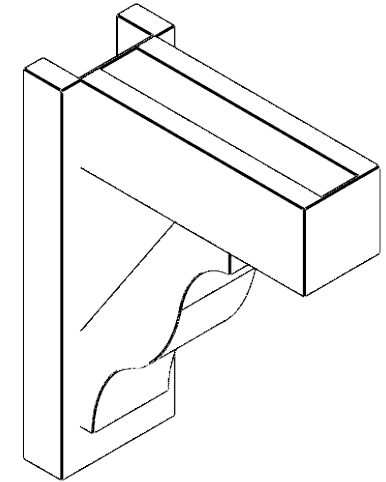

**ITEM NUMBER: OUTUROC040X060X14000X18000X040X020X040FST44RCPR**

4"W TOP X 6"W BACK X 14"D X 18"H X 4"T TOP X 2"T BACK TIMBERTHANE ROUGH CEDAR FUNSTON FAUX WOOD OPEN OUTLOOKER, BLOCK TOP AND BACK, 4"W CLOSED BRACE, PRIMED TAN

**SIDE PROFILE**

**FRONT PROFILE**

**ISOMETRIC**

GENERATED DATE : 07/06/2023

EKENA MILLWORK  
2300 WEST MAIN ST.  
CLARKSVILLE, TX 75426  
TOLL FREE: 866-607-0453  
WWW.EKENAMILLWORK.COM

**NOTES**

1. INSTALLATION TO BE COMPLETED IN ACCORDANCE WITH MANUFACTURER'S SPECIFICATIONS.
2. DRAWING MAY NOT BE TO SCALE
3. THIS DRAWING IS INTENDED FOR DESIGN AND PLANNING PURPOSES ONLY.
4. ALL INFORMATION CONTAINED HEREIN WAS CURRENT AT THE TIME OF DEVELOPMENT BUT MUST BE REVIEWED AND APPROVED BY THE PRODUCT MANUFACTURER TO BE CONSIDERED ACCURATE.
5. TIMBERTHANE ARCHITECTURAL PRODUCTS ARE MADE FROM HIGH DENSITY URETHANE AND COME FACTORY PRIMED