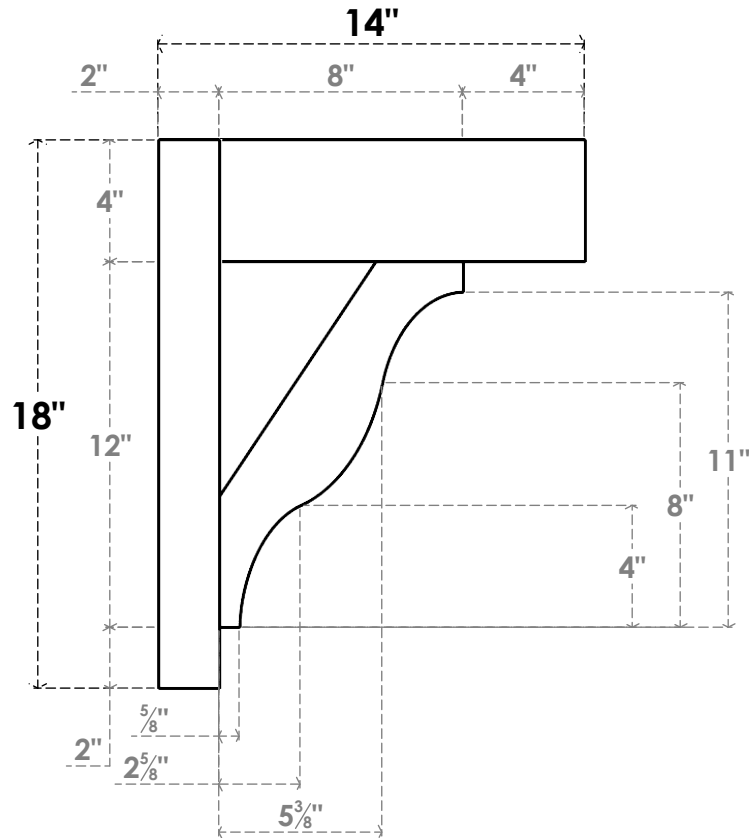

**ITEM NUMBER: OUTUROC040X060X14000X18000X040X020X040FST44RCPR**

4"W TOP X 6"W BACK X 14"D X 18"H X 4"T TOP X 2"T BACK TIMBERTHANE ROUGH CEDAR FUNSTON FAUX WOOD OPEN OUTLOOKER, BLOCK TOP AND BACK, 4"W CLOSED BRACE, PRIMED TAN

**SIDE PROFILE**

**FRONT PROFILE**

**ISOMETRIC**

GENERATED DATE : 07/06/2023

EKENA MILLWORK  
2300 WEST MAIN ST.  
CLARKSVILLE, TX 75426  
TOLL FREE: 866-607-0453  
WWW.EKENAMILLWORK.COM

**NOTES**

1. INSTALLATION TO BE COMPLETED IN ACCORDANCE WITH MANUFACTURER'S SPECIFICATIONS.
2. DRAWING MAY NOT BE TO SCALE
3. THIS DRAWING IS INTENDED FOR DESIGN AND PLANNING PURPOSES ONLY.
4. ALL INFORMATION CONTAINED HEREIN WAS CURRENT AT THE TIME OF DEVELOPMENT BUT MUST BE REVIEWED AND APPROVED BY THE PRODUCT MANUFACTURER TO BE CONSIDERED ACCURATE.
5. TIMBERTHANE ARCHITECTURAL PRODUCTS ARE MADE FROM HIGH DENSITY URETHANE AND COME FACTORY PRIMED