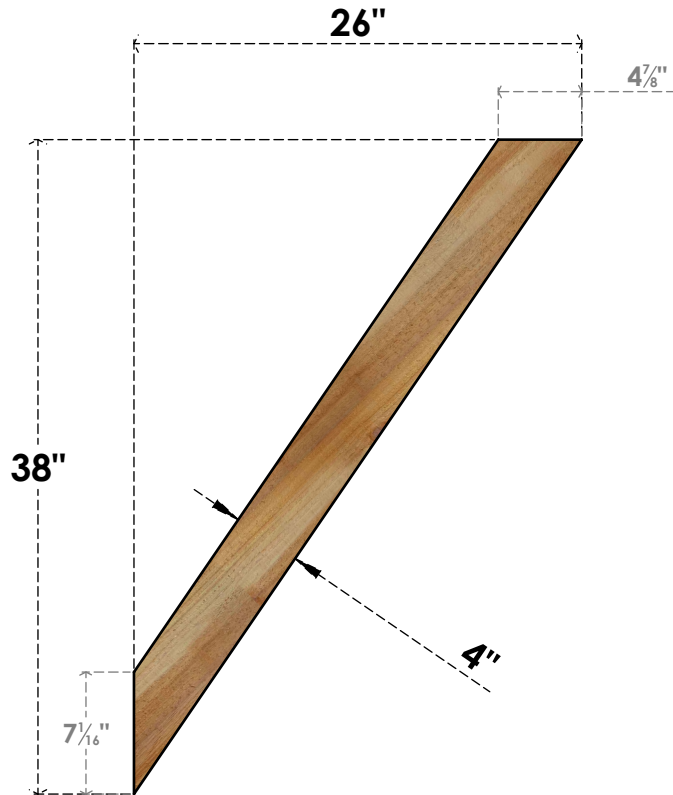

BRC04X26X38TRA00RWR

4"W X 26"D X 38"H TRADITIONAL ROUGH SAWN BRACE, WESTERN RED CEDAR

SIDE

FRONT

EKENA MILLWORK
 2300 WEST MAIN ST.
 CLARKSVILLE, TX 75426
 TOLL FREE: 866-607-0453
 WWW.EKENAMILLWORK.COM

NOTES