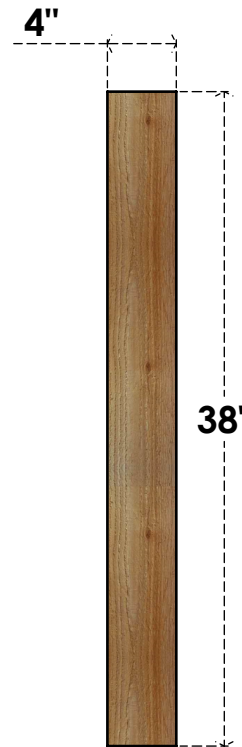

BRC04X26X38TRA00RWR

4"W X 26"D X 38"H TRADITIONAL ROUGH SAWN BRACE, WESTERN RED CEDAR

SIDE

FRONT

EKENA MILLWORK
 2300 WEST MAIN ST.
 CLARKSVILLE, TX 75426
 TOLL FREE: 866-607-0453
 WWW.EKENAMILLWORK.COM

NOTES

1. INSTALLATION TO BE COMPLETED IN ACCORDANCE WITH MANUFACTURER'S SPECIFICATIONS.
2. DRAWING MAY NOT BE TO SCALE
3. THIS DRAWING IS INTENDED FOR DESIGN AND PLANNING PURPOSES ONLY.
4. ALL INFORMATION CONTAINED HEREIN WAS CURRENT AT THE TIME OF DEVELOPMENT BUT MUST BE REVIEWED AND APPROVED BY THE PRODUCT MANUFACTURER TO BE CONSIDERED ACCURATE.
5. PRODUCTS ARE NOT KILN DRIED. THIS ITEM IS UNIQUE AND WILL CONTAIN THE NATURAL VARIATIONS THAT THE WOOD SPECIES OFFERS. THIS MAY RESULT IN VARIATIONS UP TO 1/4"