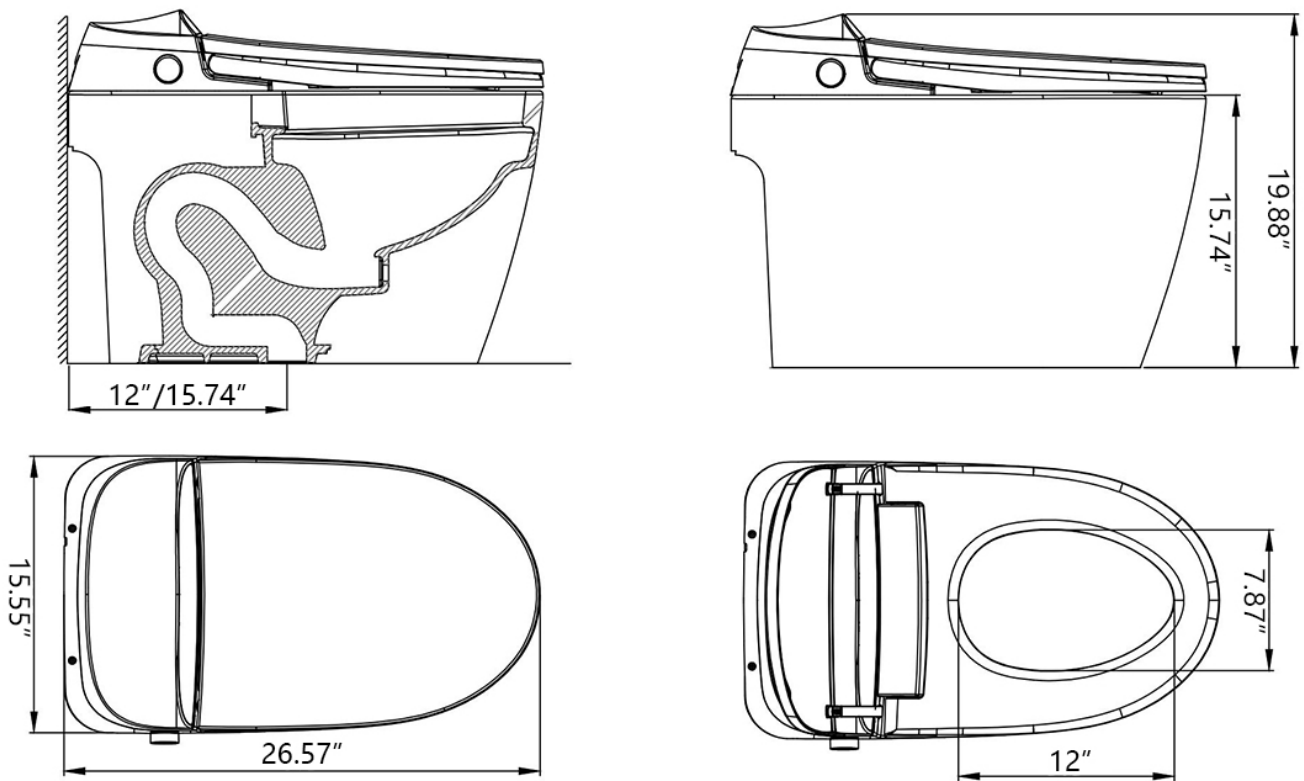

Dimension/Specification

Sku RX-T02MB