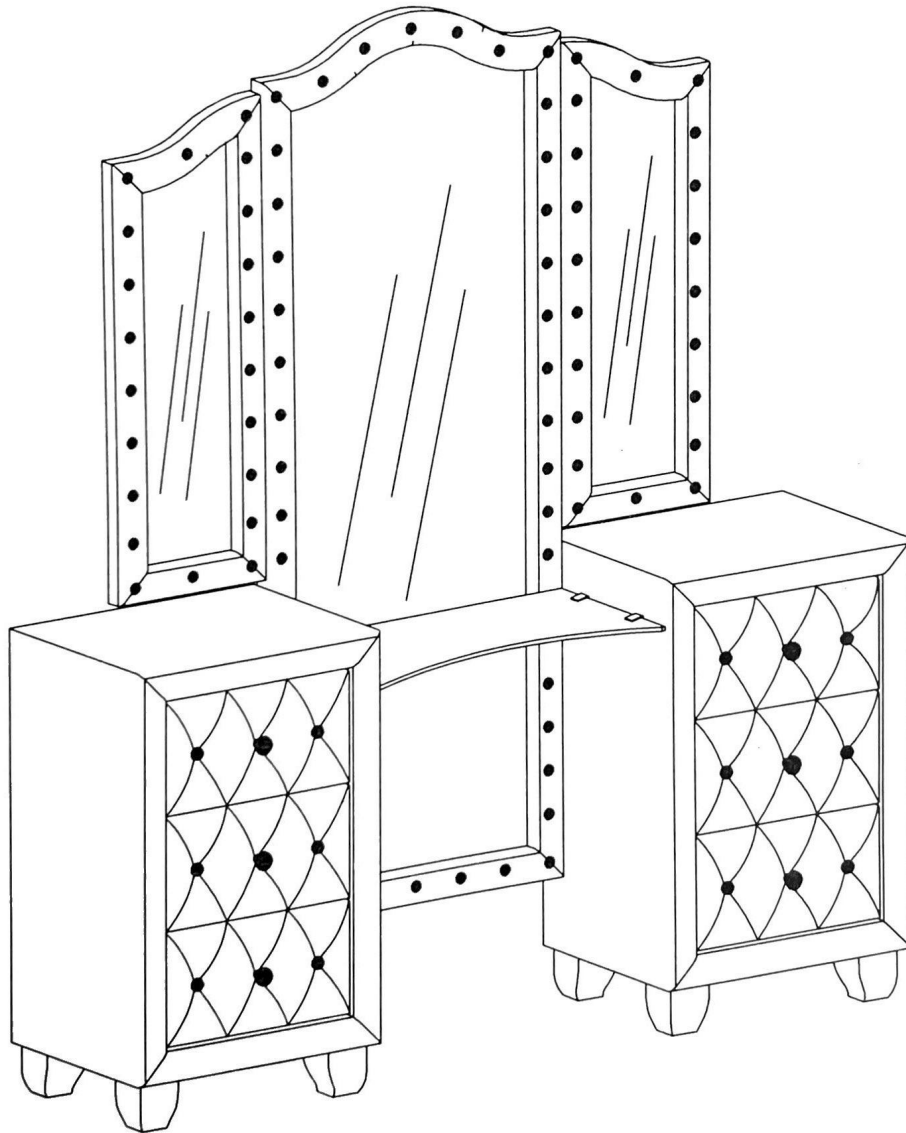

Assembly Instructions

Assembly Instructions

PARTS LIST

| NO | DECS | PHOTO | Q'TY |
|----|-----------------------------------|---|-------|
| A | Upholstery Vanity Desk (Left) |  | 1 pc |
| B | Upholstery Vanity Desk (Right) |  | 1 pc |
| C | Legs |  | 8 pcs |
| D | Vanity Mirror center |  | 1pc |
| E | Vanity Mirror side (left) |  | 1 pc |
| F | Vanity Mirror side (Right) |  | 1 pc |
| G | Support Rail |  | 2 pcs |
| H | Glass shelf |  | 1 pc |

HARDWARE LIST

| NO | DECS | PHOTO | Q'TY |
|----|-------------------------------|---|--------|
| 1 | Long Bolts Ø5/16" x 100mm |  | 8 pcs |
| 2 | Spring washer |  | 8 pcs |
| 3 | Flats washer |  | 8 pcs |
| 4 | Bolts Ø1/4" x 40mm |  | 12 pcs |
| 5 | Spring washer |  | 12 pcs |
| 6 | Flats washer |  | 12 pcs |
| 7 | Allen key 4mm |  | 1 pc |
| 8 | Clamp the Glass 25x25x16mm |  | 4 pcs |
| 9 | Screw |  | 20 pcs |

ANTI-TIP RES TRAI NT LIST

| NO | COMPONENT | | Q'TY |
|----|------------|---|------|
| a | L Bracket |  | 4pcs |
| b | Strap |  | 2pcs |
| c | Long Screw |  | 2pcs |
| d | Shot screw |  | 2pcs |

Assembly Instructions