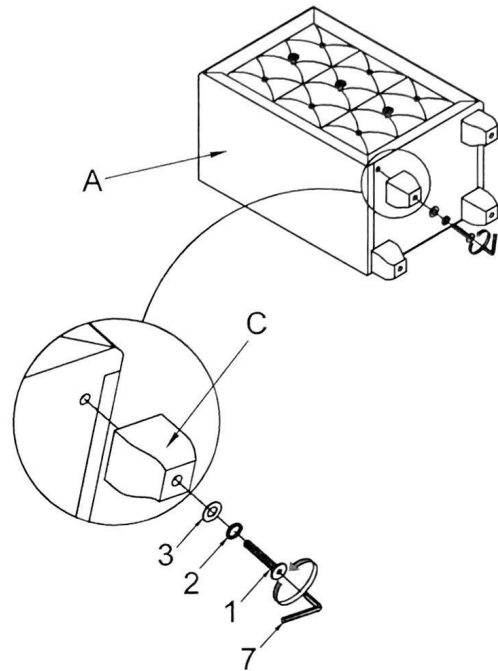

Assembly Instructions

Step 1

Step 2

Step 3