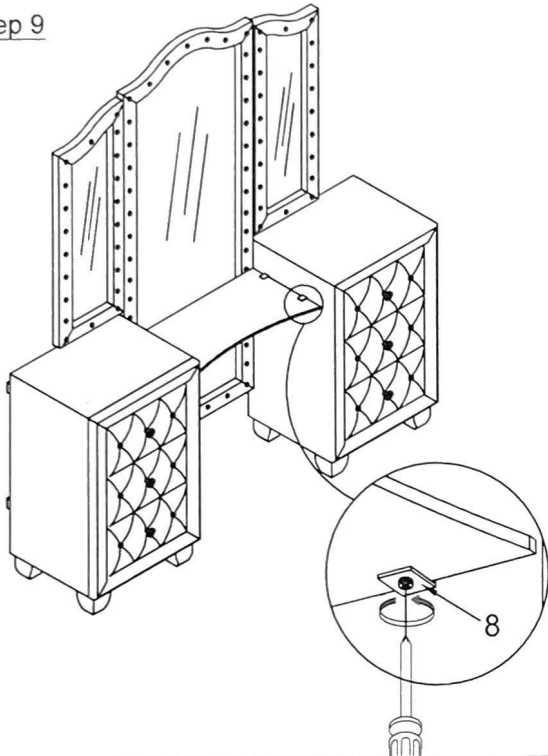

Assembly Instructions

Step 9