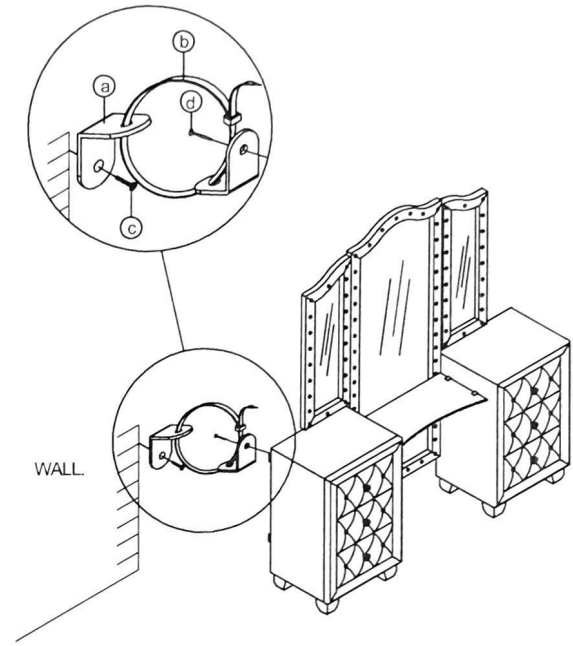

Assembly Instructions

Assembly Instructions

PARTS LIST

| NO | DECS | PHOTO | Q'TY |
|----|-----------------------------------|---|-------|
| A | Upholstery Vanity Desk (Left) |  | 1 pc |
| B | Upholstery Vanity Desk (Right) |  | 1 pc |
| C | Legs |  | 8 pcs |
| D | Vanity Mirror center |  | 1pc |
| E | Vanity Mirror side (left) |  | 1 pc |
| F | Vanity Mirror side (Right) |  | 1 pc |
| G | Support Rail |  | 2 pcs |
| H | Glass shelf |  | 1 pc |

HARDWARE LIST

| NO | DECS | PHOTO | Q'TY |
|----|-------------------------------|---|--------|
| 1 | Long Bolts Ø5/16" x 100mm |  | 8 pcs |
| 2 | Spring washer |  | 8 pcs |
| 3 | Flats washer |  | 8 pcs |
| 4 | Bolts Ø1/4" x 40mm |  | 12 pcs |
| 5 | Spring washer |  | 12 pcs |
| 6 | Flats washer |  | 12 pcs |
| 7 | Allen key 4mm |  | 1 pc |
| 8 | Clamp the Glass 25x25x16mm |  | 4 pcs |
| 9 | Screw |  | 20 pcs |

Step 1

Step 2

Step 3

Step 4

Assembly Instructions

Step 5

Step 6

Step 7

Step 8

Assembly Instructions

Step 9

Step 10

Step 11

Completed