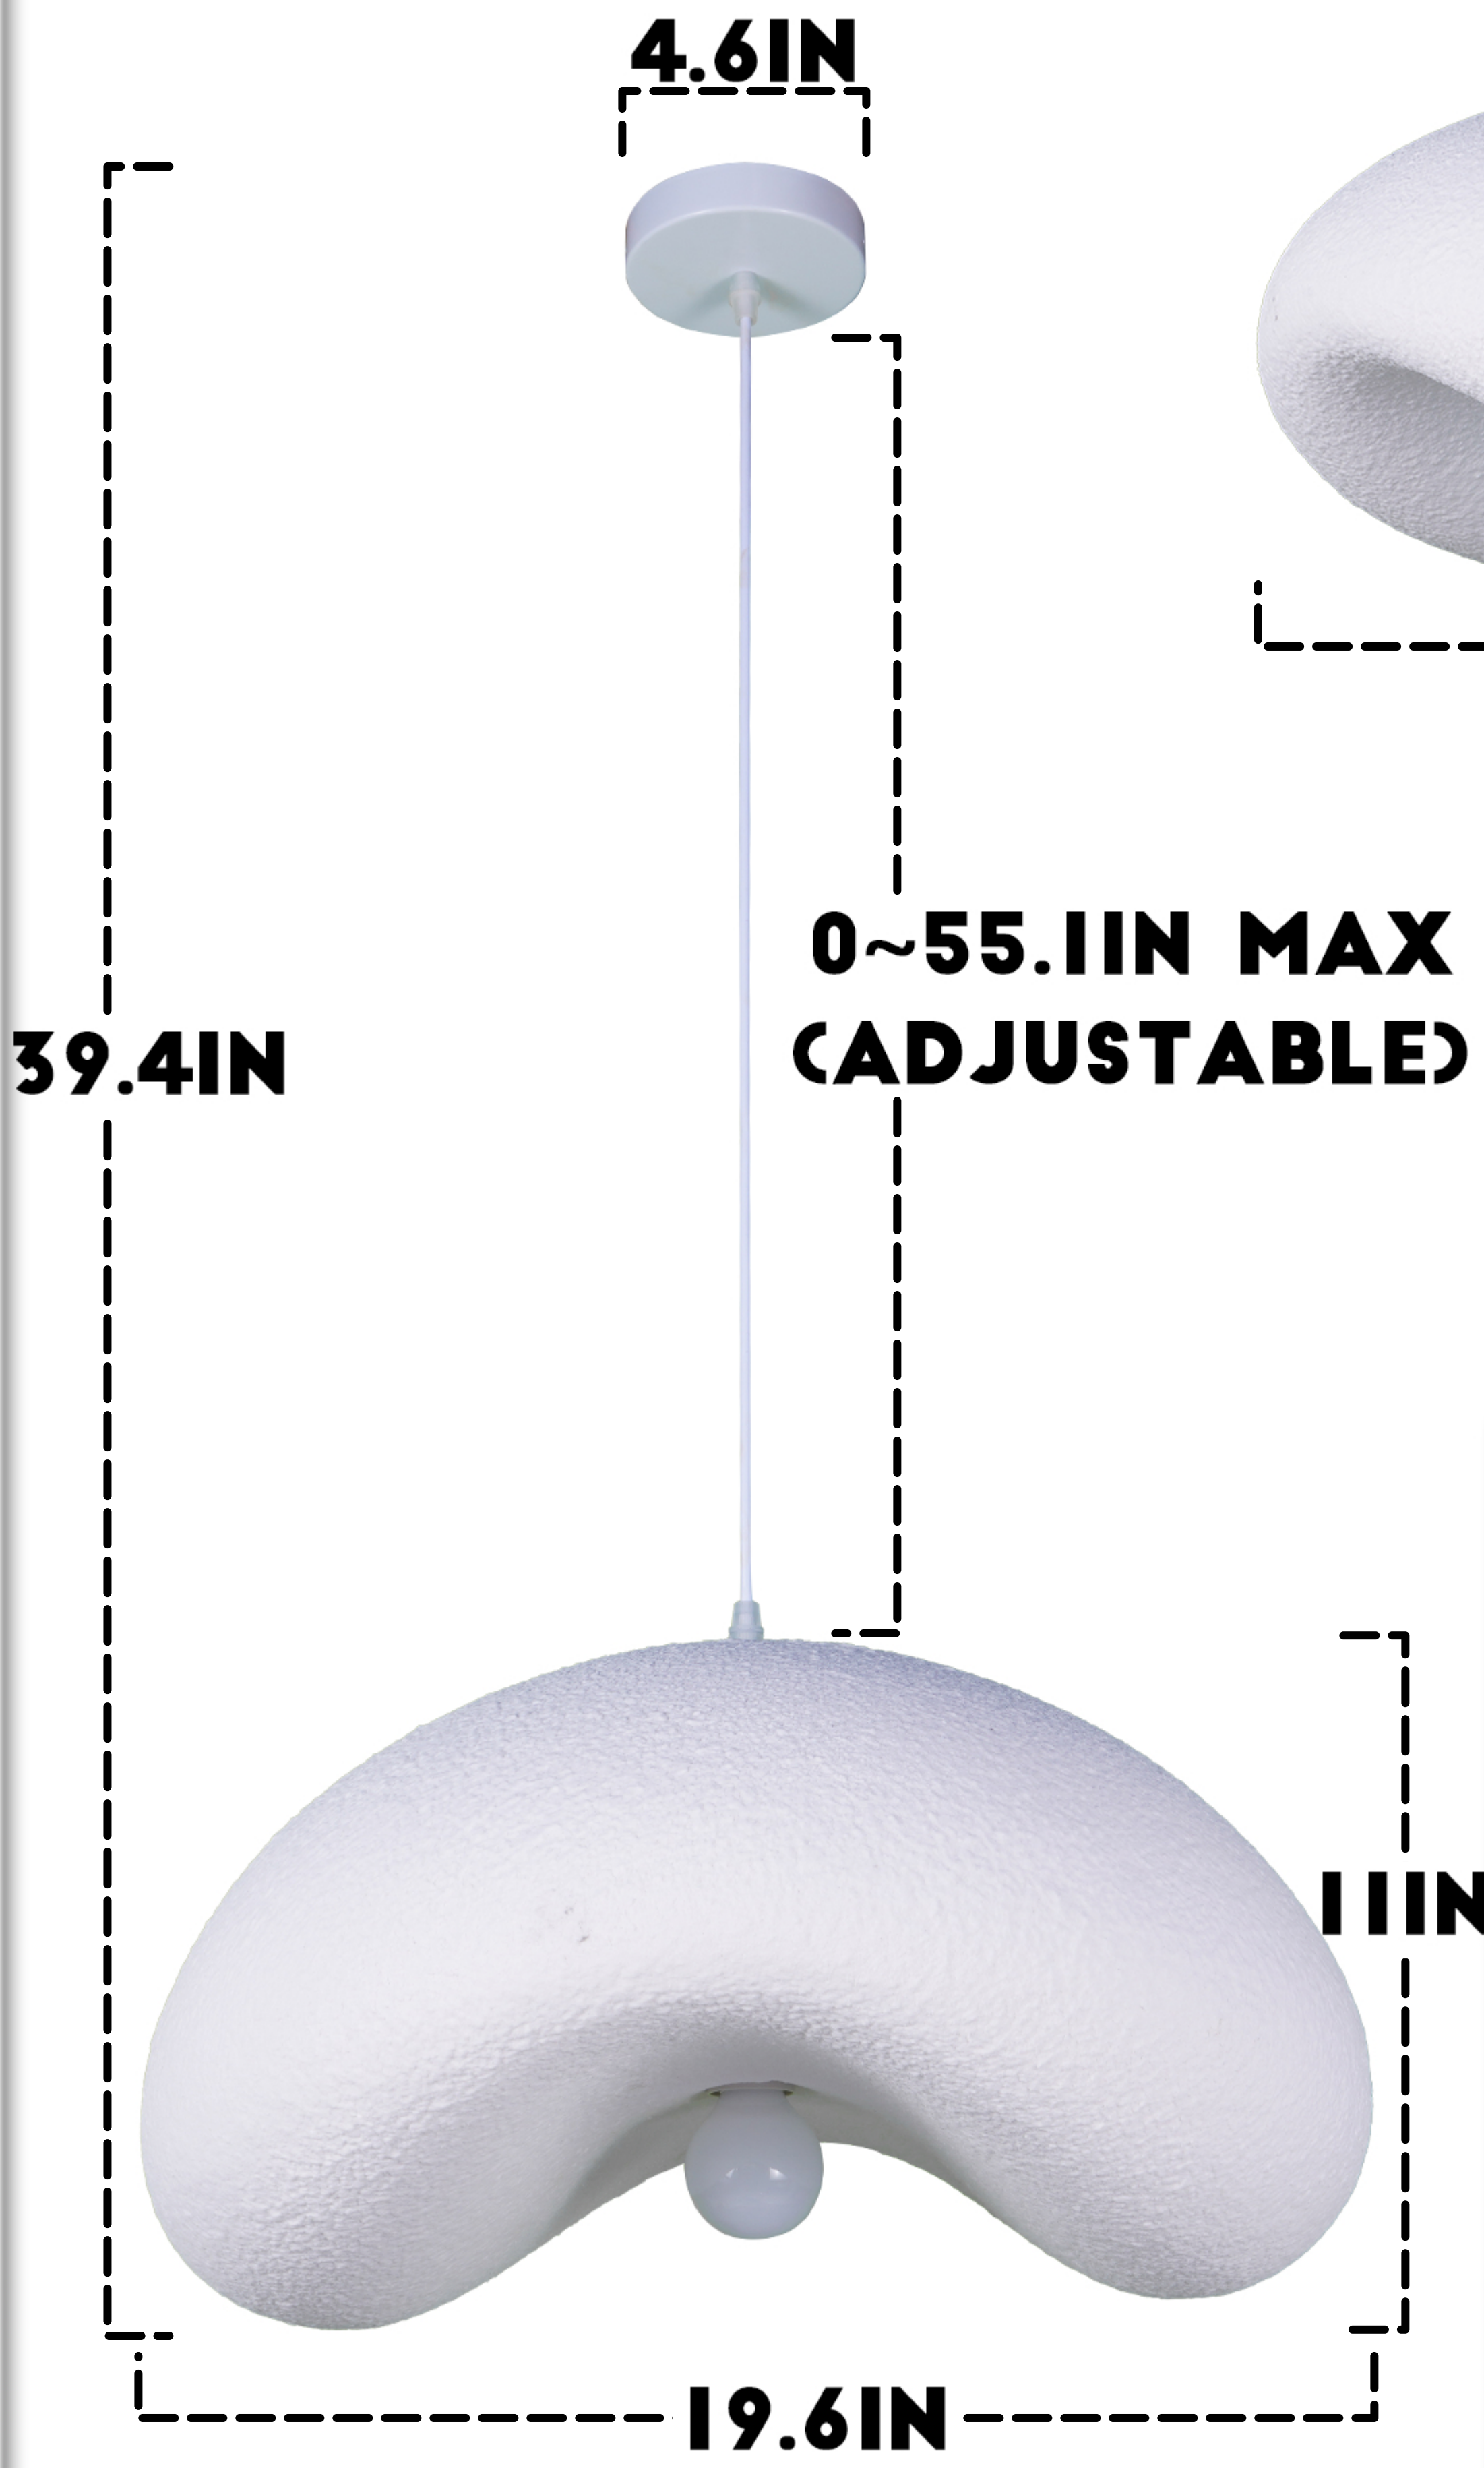

PRODUCT SIZE

E26 BASE*1
MAX 60W PER BULB, 110V

(INCLUDES 3-COLOR LIGHT SOURCE)

COLOR: WHITE

**MATERIAL: HIGH-DENSITY
POLYETHYLENE + WROUGHT
IRON**

PRODUCT WEIGHT: 8.82LB