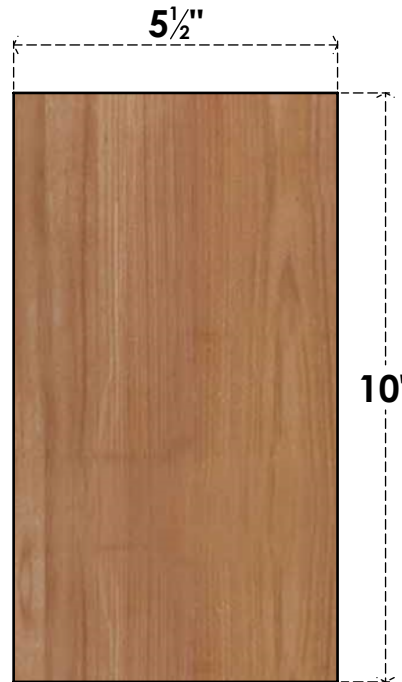

# BRC06X10X10TRA00SWR

5 1/2"W X 10"D X 10"H TRADITIONAL SMOOTH BRACE, WESTERN RED CEDAR

**SIDE**

**FRONT**

EKENA MILLWORK  
 2300 WEST MAIN ST.  
 CLARKSVILLE, TX 75426  
 TOLL FREE: 866-607-0453  
 WWW.EKENAMILLWORK.COM