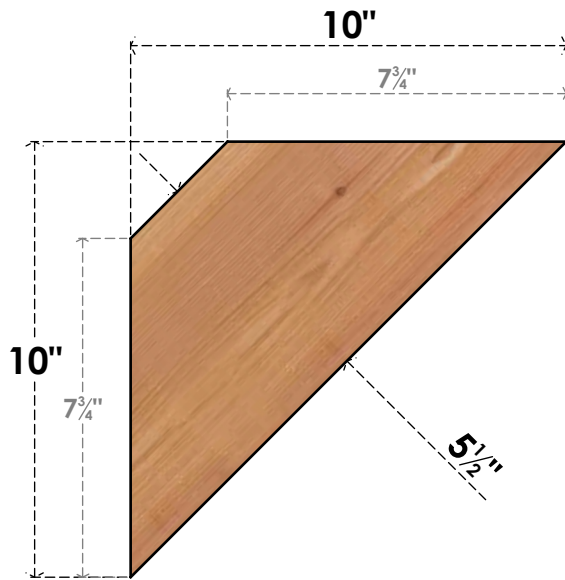

# BRC06X10X10TRA00SWR

5 1/2"W X 10"D X 10"H TRADITIONAL SMOOTH BRACE, WESTERN RED CEDAR

**SIDE**

**FRONT**

EKENA MILLWORK  
 2300 WEST MAIN ST.  
 CLARKSVILLE, TX 75426  
 TOLL FREE: 866-607-0453  
 WWW.EKENAMILLWORK.COM