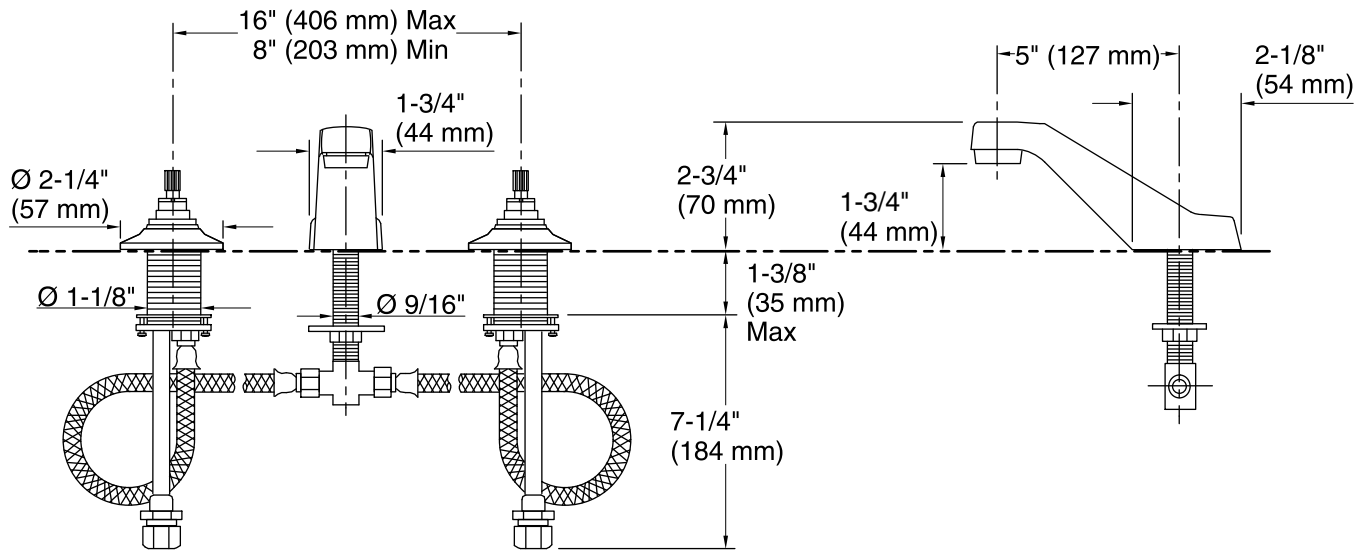

Features

- Brass construction.
- Brass valve bodies.
- Quarter-turn washerless ceramic disc valves.
- Less drain and lift rod.
- Standard aerator.
- Variety of handle style options.
- Less handles.
- 0.5 gal/min (1.9 l/min) maximum flow rate [max at 60 psi (4.14 bar)].

	CP	Polished Chrome
--	----	-----------------

Technical Information

All product dimensions are nominal.

Faucet:

Flow rate: 0.5 gal/min (1.9 l/min)

Pressure: 60 psi (4.1 bar)

Spout:

Spout reach: 5" (127 mm)