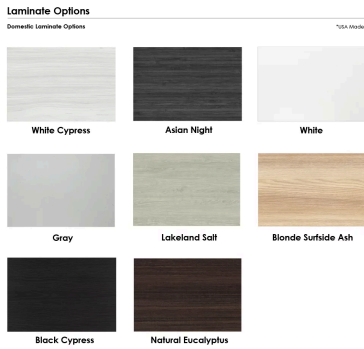

PRODUCT DESCRIPTION

The [Harmony Conference Table Series](#) offers this 18-person conference table with metal T base. It measures approximately 18' in length, 4' in width, and the thickness of the tabletop is 1". It can comfortably seat up to 18 people depending upon the chairs you pick (any chairs pictured in the rendering on this page are not included).

Our **Harmony Series** features modern conference tables designed to look sleek and stylish for any board room or meeting room. Because our conference tables are commercial-grade and constructed from eco-friendly materials, they make them one of our top-selling products. You can choose from various options such as shape, size, bases, laminates, and data/electric modules.

Modular Design & Durable Construction

Harmony Conference Series gives classic shapes a modern twist, combining creativity and class with durable construction which fits virtually any modern office environment. Because it's designed with scalability in mind, its modular construction allows you to easily enhance or reduce the size of the table.

Pictured on this page is a 18-person conference table with metal T base typical. It features a metal base, table top shape of your choosing, and your choice of laminate. You can add a USB/Electrical module to any table over 4' in overall length. The price on the page includes shipping. Also, you can call with any questions prior to ordering online. We'd be happy to assist you.