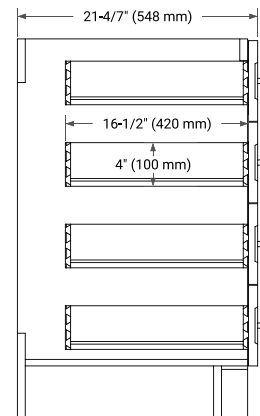

42" LEFT OFFSET CABINET

BASE CABINET DIMENSIONS

42" W x 21.6" D x 34.5" H

FEATURES

- Solid wood frame & plywood panels
- Dovetail drawers and joints
- Soft closing doors & drawers

HARDWARE FINISHES*

Brushed Nickel Satin Brass Matte Black Polished Chrome

43" LEFT RECTANGLE SINK COUNTERTOP WITH 0.75 IN. THICKNESS

OVERALL DIMENSIONS

43" W x 22" D x 0.75" H

COUNTERTOP OPTIONS

Carrara Marble

FEATURES

- Solid countertop with mitered edges & seams
- Undermount white rectangular sink
- Pre-drilled for 8" widespread faucet

INCLUDED

- Countertop
- Matching Backsplash
- Rectangle Sink

COUNTERTOP PLAN VIEW

EDGE SIDE VIEW

THREE DIMENSIONAL COUNTERTOP VIEW