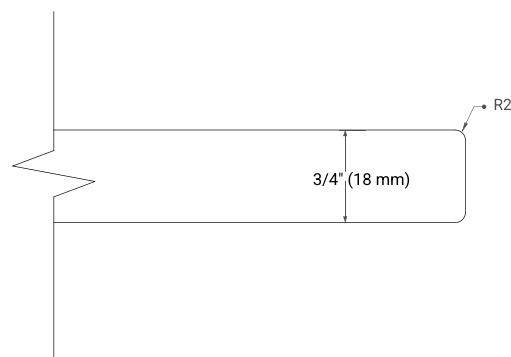

43" LEFT RECTANGLE SINK COUNTERTOP WITH 0.75 IN. THICKNESS

OVERALL DIMENSIONS

43" W x 22" D x 0.75" H

COUNTERTOP OPTIONS

Carrara Marble

FEATURES

- Solid countertop with mitered edges & seams
- Undermount white rectangular sink
- Pre-drilled for 8" widespread faucet

INCLUDED

- Countertop
- Matching Backsplash
- Rectangle Sink

COUNTERTOP PLAN VIEW

EDGE SIDE VIEW

THREE DIMENSIONAL COUNTERTOP VIEW