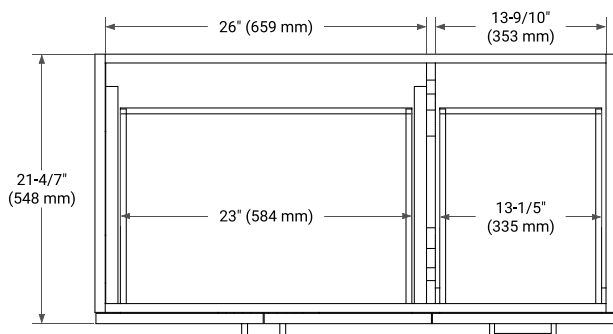

42" LEFT OFFSET CABINET

BASE CABINET DIMENSIONS

42" W x 21.6" D x 34.5" H

FEATURES

- Solid wood frame & plywood panels
- Dovetail drawers and joints
- Soft closing doors & drawers

HARDWARE FINISHES*

Brushed Nickel Satin Brass Matte Black Polished Chrome

43" LEFT RECTANGLE SINK COUNTERTOP WITH 0.75 IN. THICKNESS

OVERALL DIMENSIONS

43" W x 22" D x 0.75" H

COUNTERTOP OPTIONS

Carrara Marble

FEATURES

- Solid countertop with mitered edges & seams
- Undermount white rectangular sink
- Pre-drilled for 8" widespread faucet

INCLUDED

- Countertop
- Matching Backsplash
- Rectangle Sink

COUNTERTOP PLAN VIEW

EDGE SIDE VIEW

THREE DIMENSIONAL COUNTERTOP VIEW