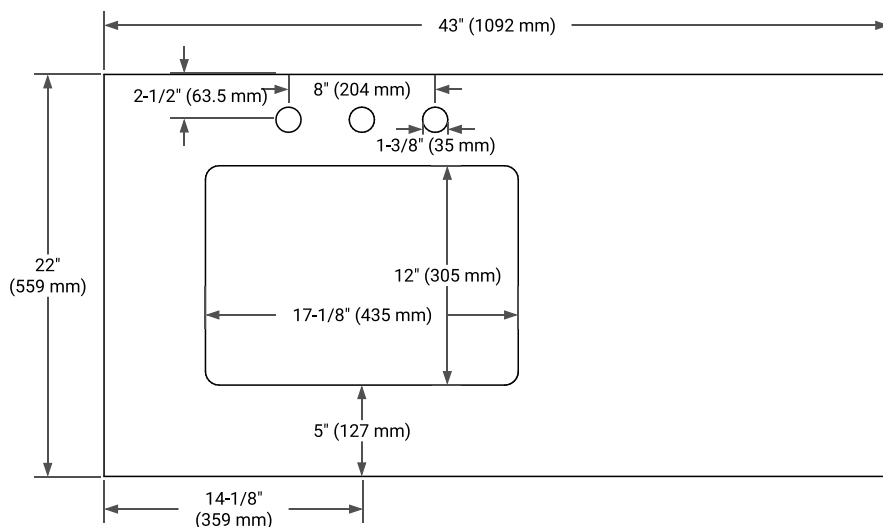

42" LEFT OFFSET CABINET

BASE CABINET DIMENSIONS

42" W x 21.6" D x 34.5" H

FEATURES

- Solid wood frame & plywood panels
- Dovetail drawers and joints
- Soft closing doors & drawers

HARDWARE FINISHES*

Brushed Nickel Satin Brass Matte Black Polished Chrome

43" LEFT RECTANGLE SINK COUNTERTOP WITH 0.75 IN. THICKNESS

OVERALL DIMENSIONS

43" W x 22" D x 0.75" H

COUNTERTOP OPTIONS

Carrara Marble

FEATURES

- Solid countertop with mitered edges & seams
- Undermount white rectangular sink
- Pre-drilled for 8" widespread faucet

INCLUDED

- Countertop
- Matching Backsplash
- Rectangle Sink

COUNTERTOP PLAN VIEW

EDGE SIDE VIEW

THREE DIMENSIONAL COUNTERTOP VIEW