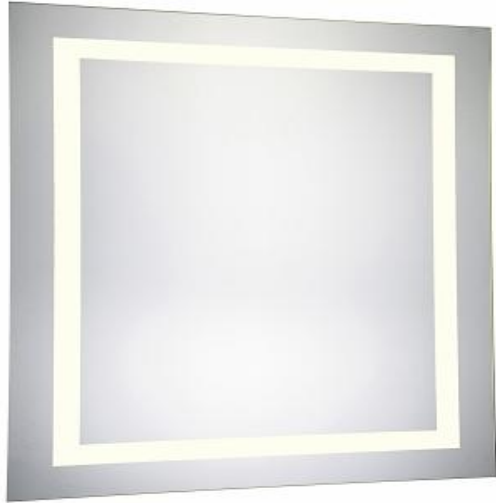

PRODUCT SPECIFICATION SHEET

LED 4-Side Lite. Mirror W36"H36" Dim 3K

(Glossy white)

Available Finishes

Dimensions

length	36
width	1.93
height	36
product weight	37.62

Specifications

Finish	1 finish
mount type	wall mounted
shape	rectangle
orientation	horizontal and vertical
framed	no
material details	Aluminum & Glass
power source	hardwired
lighted	yes
bulb type	led
magnifying	no
lumens	2139
color temperature	3000K
dimnable	yes
defogger	yes
storage included	no
installation hardware included	yes
Warranty	1 Year Limited
Shipment Type	Small Parcel