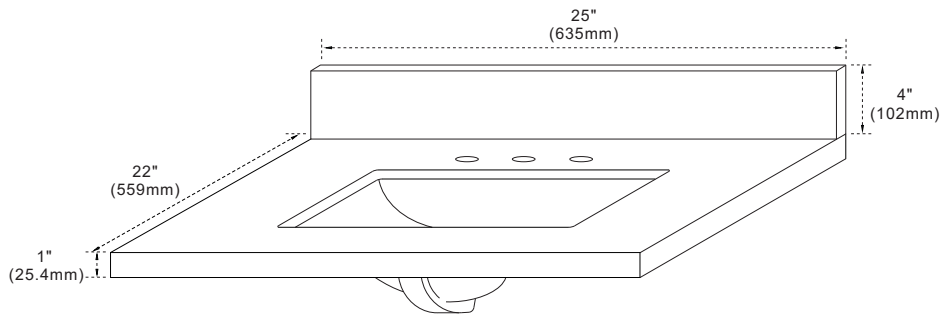

## Model: 430002-25-QWR Countertop

### Features

- Genuine Quartz
- Single 17.3" rectangular under mount sink cutout
- 8" wide spread faucet holes
- Matching 4" height backsplash available for purchase (**sold separately, not included**)
- Solid 1" counter top thickness

### SIDE VIEW

**NOTE: SINK STYLE, SHAPE, FAUCET HOLES, CUTOUT ON TOP, VANITY MAY VARY FROM THE PICTURE ABOVE. INSTRUCTIONAL PURPOSE ONLY.**