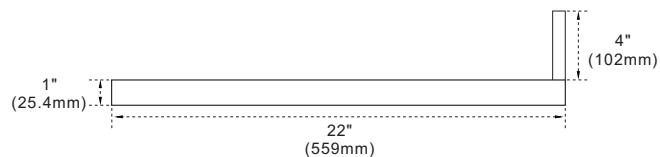

### Features

- Genuine Quartz
- Single 17.3" rectangular under mount sink cutout
- 8" wide spread faucet holes
- Matching 4" height backsplash available for purchase (**sold separately, not included**)
- Solid 1" counter top thickness

### SIDE VIEW

**NOTE: SINK STYLE, SHAPE, FAUCET HOLES, CUTOUT ON TOP, VANITY MAY VARY FROM THE PICTURE ABOVE. INSTRUCTIONAL PURPOSE ONLY.**