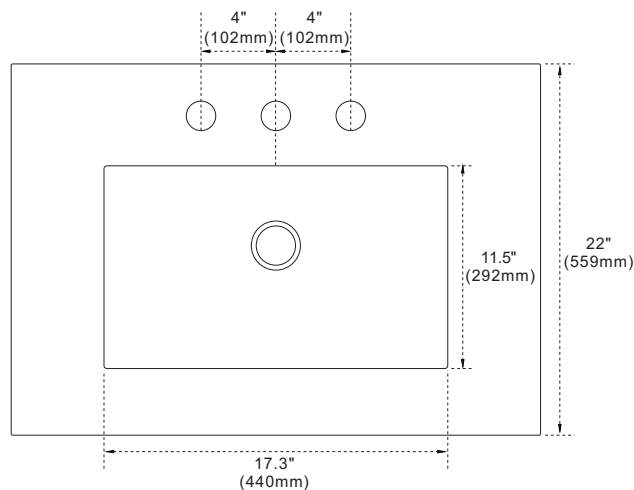

## Model: 430002-25-QWR Countertop

### Features

- Genuine Quartz
- Single 17.3" rectangular under mount sink cutout
- 8" wide spread faucet holes
- Matching 4" height backsplash available for purchase (**sold separately, not included**)
- Solid 1" counter top thickness

### SIDE VIEW

**NOTE: SINK STYLE, SHAPE, FAUCET HOLES, CUTOUT ON TOP, VANITY MAY VARY FROM THE PICTURE ABOVE. INSTRUCTIONAL PURPOSE ONLY.**