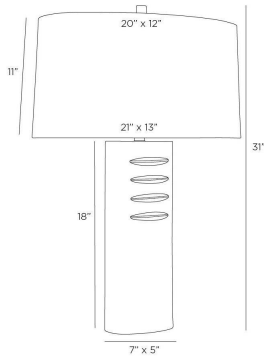

ARTERIOS

DARTH LAMP

PTI13-943
H: 31 IN, W: 21.5 IN, D: 13 IN,
Bronze, Aluminum

Scored with four finger grooves, a highly polished column of bronzed aluminum offers a subtle yet impactful accent. Minimalist enough to be staged in multiples in a living space, it is topped with a cylinder bronze finial and white linen oval shade.

APPEARANCE

Material	Aluminum, Linen, Cotton
Finish	Bronze, White
Top Coat/Sealant	No
Finial Description	Bronze aluminum cylinder to match

DIMENSIONS

Body	H: 18 IN, W: 7 IN, D: 5 IN
Foot Print	W: 7 IN, D: 5 IN
Neck	H: 2 IN, Dia: 1.00 IN
Shade Bottom	W: 21 IN, D: 13 IN
Shade Side	H: 11 IN
Shade Top	W: 20 IN, D: 12 IN
Harp Size	8.5 IN

WIRING

Rating	Indoor Only
Tilt Test	10 Degrees - AU
Cord	10 FT, Back of Lamp Base, Clear/Silver, SPT-2
Socket	1, Type A - E26
Switch	At Socket, 3-Way Rotary
Maximum Watt	150
Voltage	110-120 V

CERTIFICATIONS

Certifications	Mexico, United Arab Emirates, United Kingdom, United States, Canada, Australia
----------------	--

COMPLIANCY

UL/ETL	Yes
CB	Yes
RoHS	Yes

SHIPPING

Product Weight	17.2 lbs
Gross Weight 1	20 lbs
Gross Weight 2	5 lbs
Shipping Box 1	H: 22 IN, L: 18 IN, W: 11 IN
Shipping Box 2	H: 14.6 IN, L: 22.5 IN, W: 34.7 IN