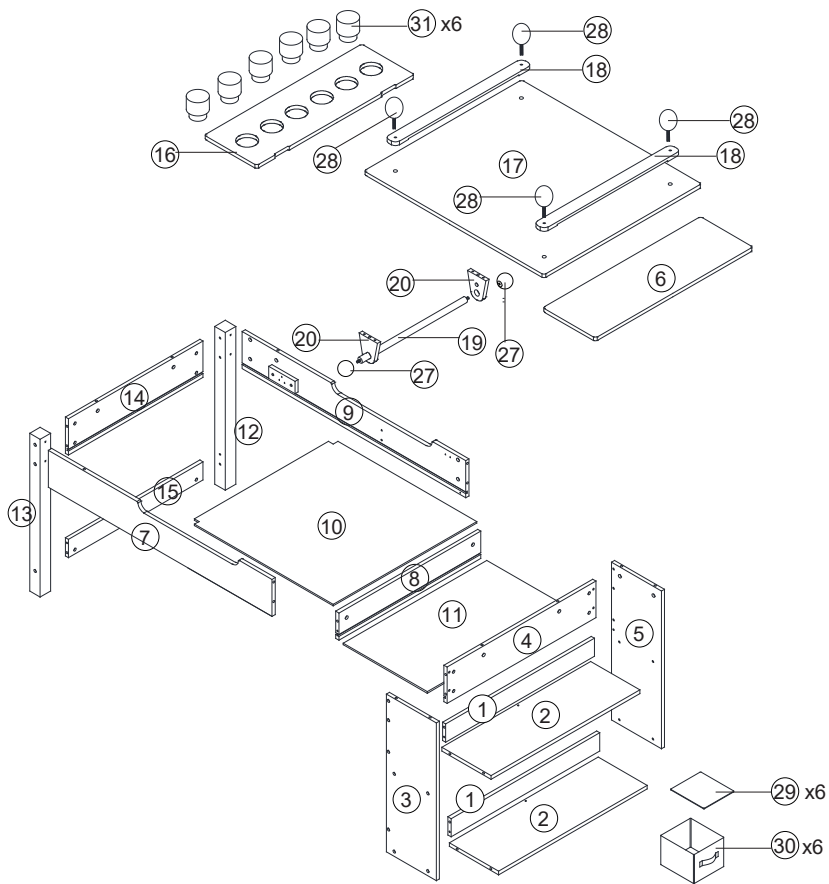

## SPECIFICATION

Color: Gray blue/White gray/Log with white

Material: MDF

Table size: 109\*60\*60 cm

Chair size: 32\*29\*52 cm

Product weight: 24KG

## ATTENTION

1. All dimensions are measured manually with a deviation of 1 to 3 mm. If this is not the case, we are sorry.
2. Due to the different display and lighting, the pictures and objects will be slightly different.
3. The painting table with compartments is equipped with multiple fabric bags, which can be used to store painting tools such as paints and brushes in different categories.
4. Comes with drawing paper so you can practice drawing at any time. After painting, you can tear it off and pull out the remaining part to paint again, which is clean and convenient.
5. After you finish drawing, you can gently wipe the entire tabletop with a damp cloth to keep it clean.