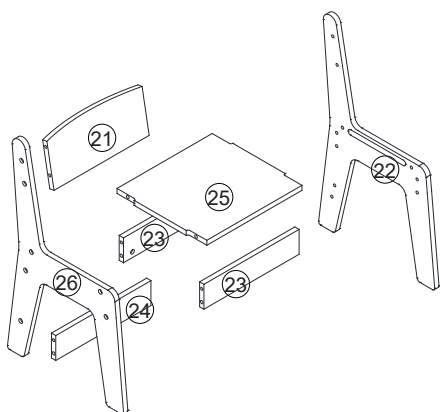

## INTRODUCTION

Thank you for choosing the table and chair set for children. The table and chair set specially designed for children's painting can fully support the painting interests and needs of our "little painters". The panel is big enough for writing, reading and drawing. Ergonomic design permeates every detail and the table and chair set is durable. Hope your kids will enjoy it. If you have any questions, please contact us in good time. We will help you within 24 hours.

## SPECIFICATION

Color: Gray blue/White gray/Log with white

Material: MDF

Table size: 109\*60\*60 cm

Chair size: 32\*29\*52 cm

Product weight: 24KG

## ATTENTION

1. All dimensions are measured manually with a deviation of 1 to 3 mm. If this is not the case, we are sorry.
2. Due to the different display and lighting, the pictures and objects will be slightly different.
3. The painting table with compartments is equipped with multiple fabric bags, which can be used to store painting tools such as paints and brushes in different categories.
4. Comes with drawing paper so you can practice drawing at any time. After painting, you can tear it off and pull out the remaining part to paint again, which is clean and convenient.
5. After you finish drawing, you can gently wipe the entire tabletop with a damp cloth to keep it clean.