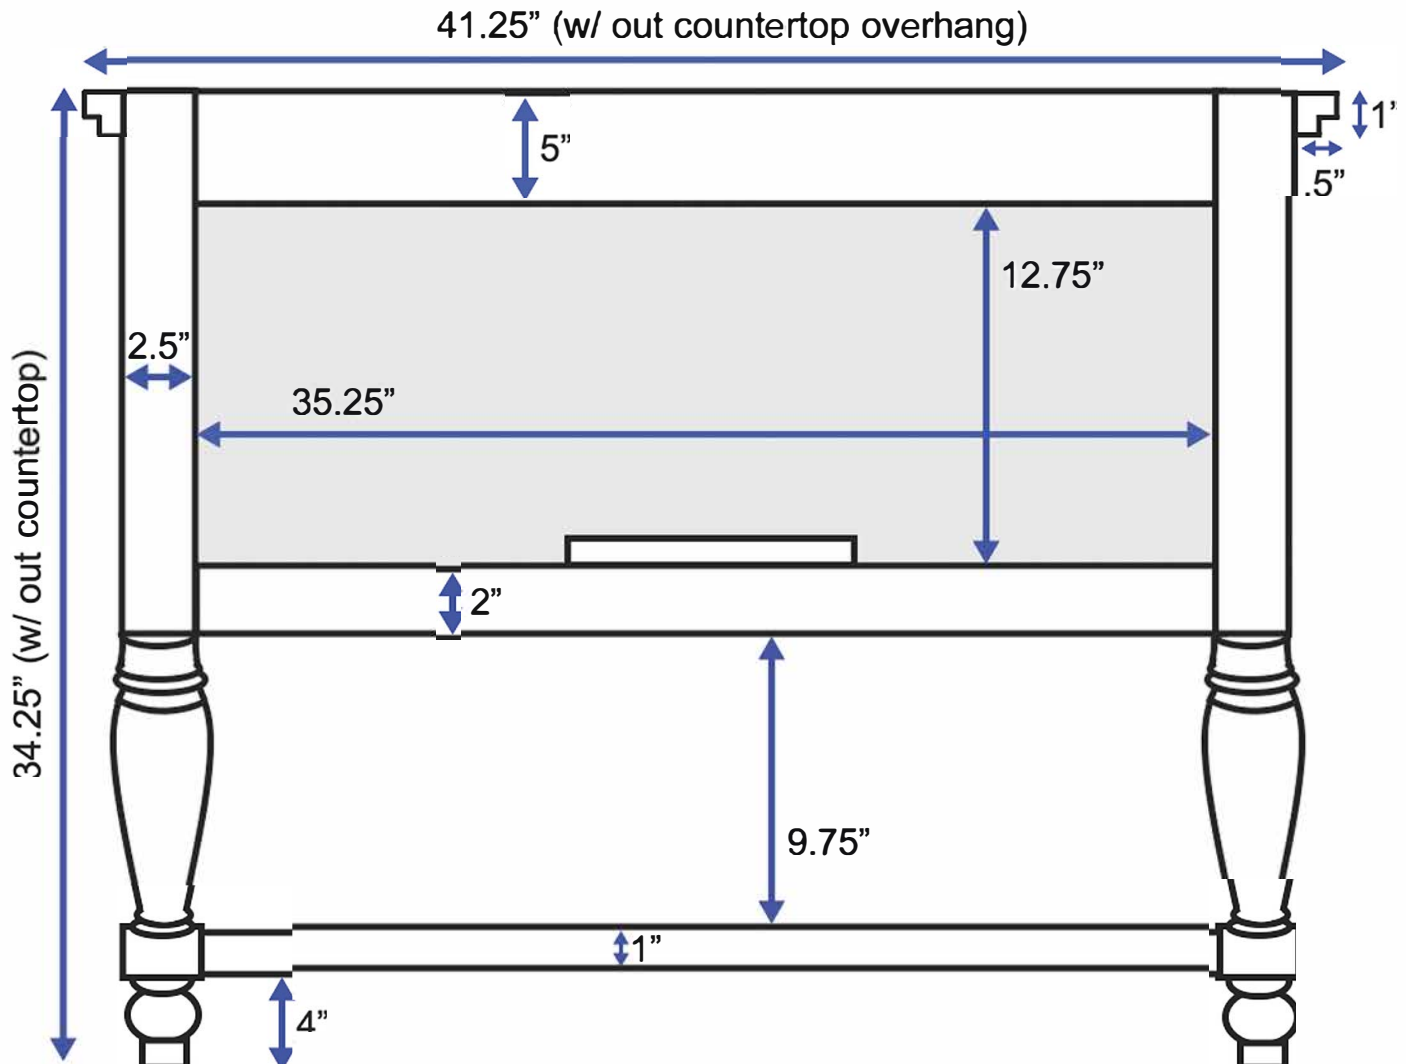

# 42-inch Bath Vanity (Back View)

All measurements are approximate and rounded to the nearest quarter-inch. Please allow for a slight margin of error.