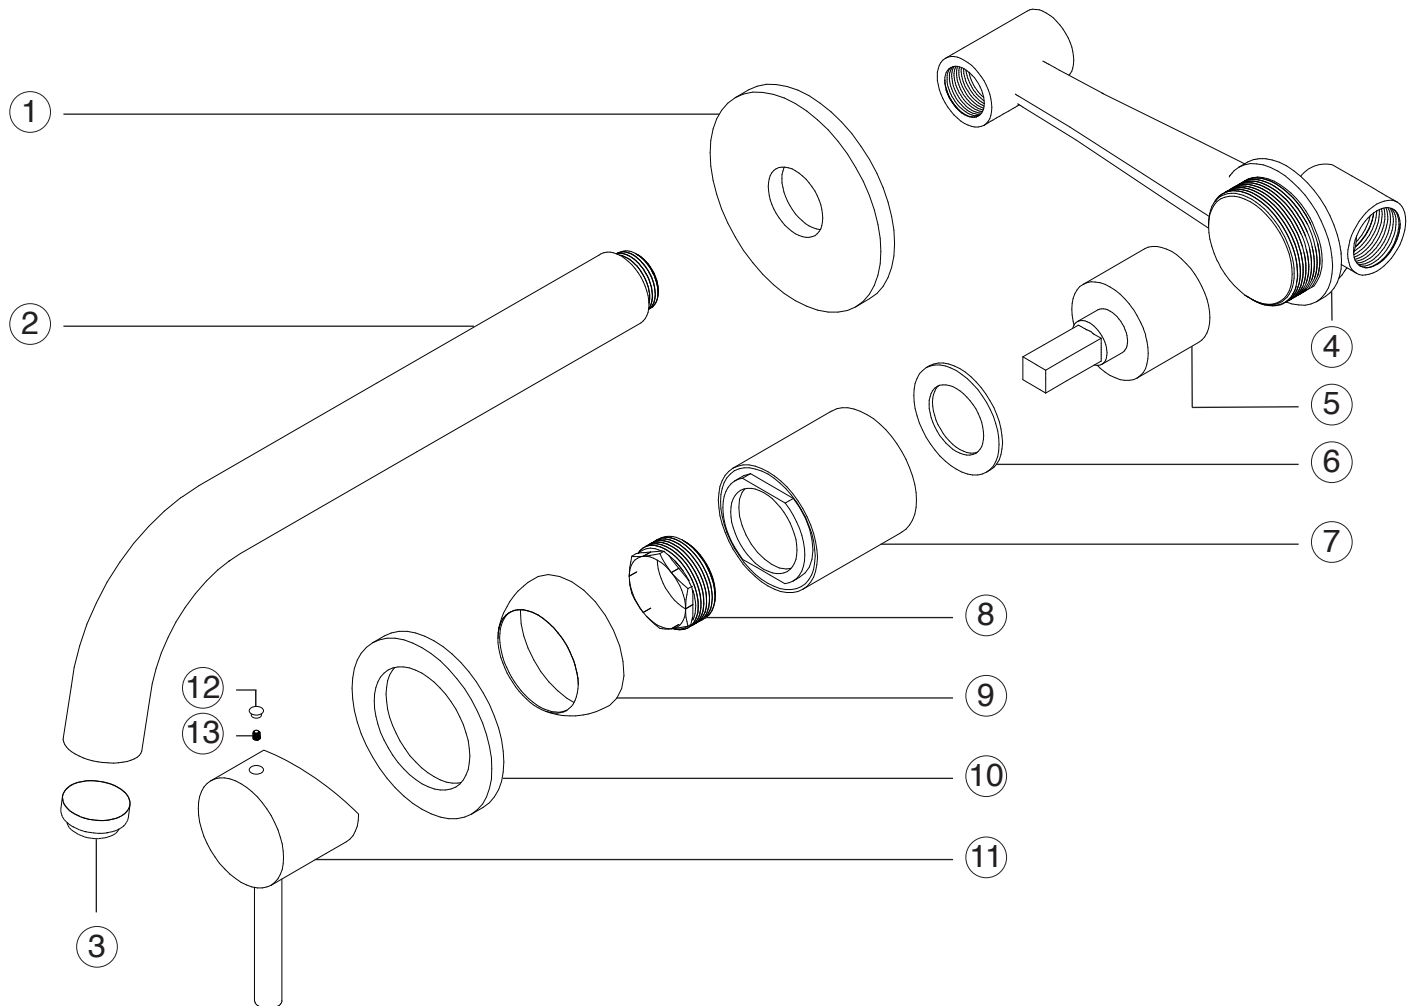

STEP 4

artos[®]

F501-9-1

opera in wall lav faucet single
handle, extended spout

STEP 5

INSTALLATION STEPS

STEP 6

artos®

F501-9-1

PARTS BREAKDOWN

opera in wall lav faucet single
handle, extended spout

- | | |
|---------------------------------------|---|
| ① SPOUT ESCUTCHEON PLATE F501-9-1 XP1 | ⑩ CONTROL HANDLE ESCUTCHEON F501-9-1 XP10 |
| ② FAUCET SPOUT F501-9-1 XP2 | ⑪ CONTROL HANDLE F501-9-1 XP11 |
| ③ FAUCET AERATOR F501-9-1 XP3 | ⑫ CONTROL HANDLE CAP F501-9-1 XP12 |
| ④ VALVE BODY F501-9-1 XP4 | ⑬ CONTROL HANDLE SET SCREW F501-9-1 XP13 |
| ⑤ CARTRIDGE F501-9-1 XP5 | |
| ⑥ CARTRIDGE GASKET F501-9-1 XP6 | |
| ⑦ CARTRIDGE HOUSING F501-9-1 XP7 | |
| ⑧ CARTRIDGE SECURING NUT F501-9-1 XP8 | |
| ⑨ DRESS RING F501-9-1 XP9 | |