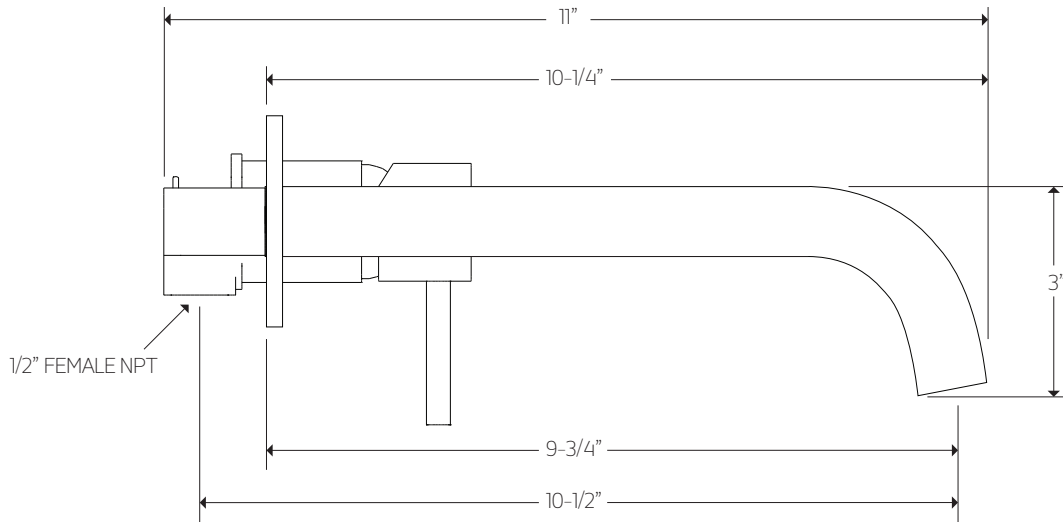

opera in wall lav faucet single
handle, extended spout

artos[®]

F501-9-1

opera in wall lav faucet single
handle, extended spout

STEP 1

STEP 2

INSTALLATION STEPS

STEP 3