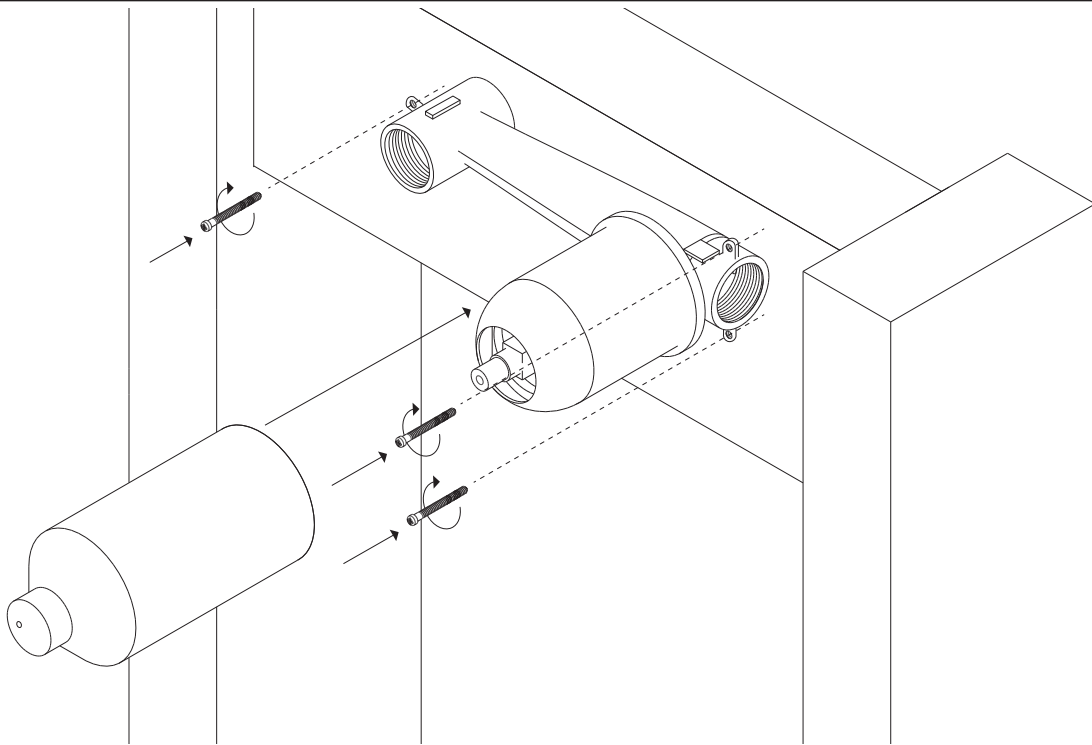

opera in wall lav faucet single
handle, extended spout

artos[®]

F501-9-1

opera in wall lav faucet single
handle, extended spout

STEP 1

STEP 2

INSTALLATION STEPS

STEP 3