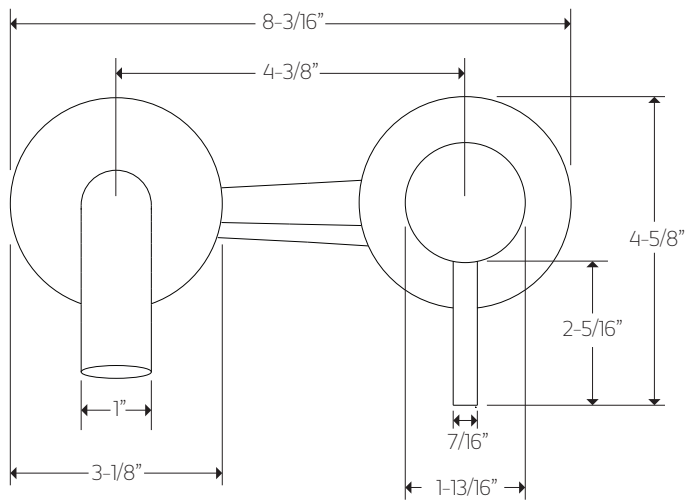

opera in wall lav faucet single
handle, extended spout

artos[®]

F501-9-1

opera in wall lav faucet single
handle, extended spout

STEP 1

STEP 2

INSTALLATION STEPS

STEP 3