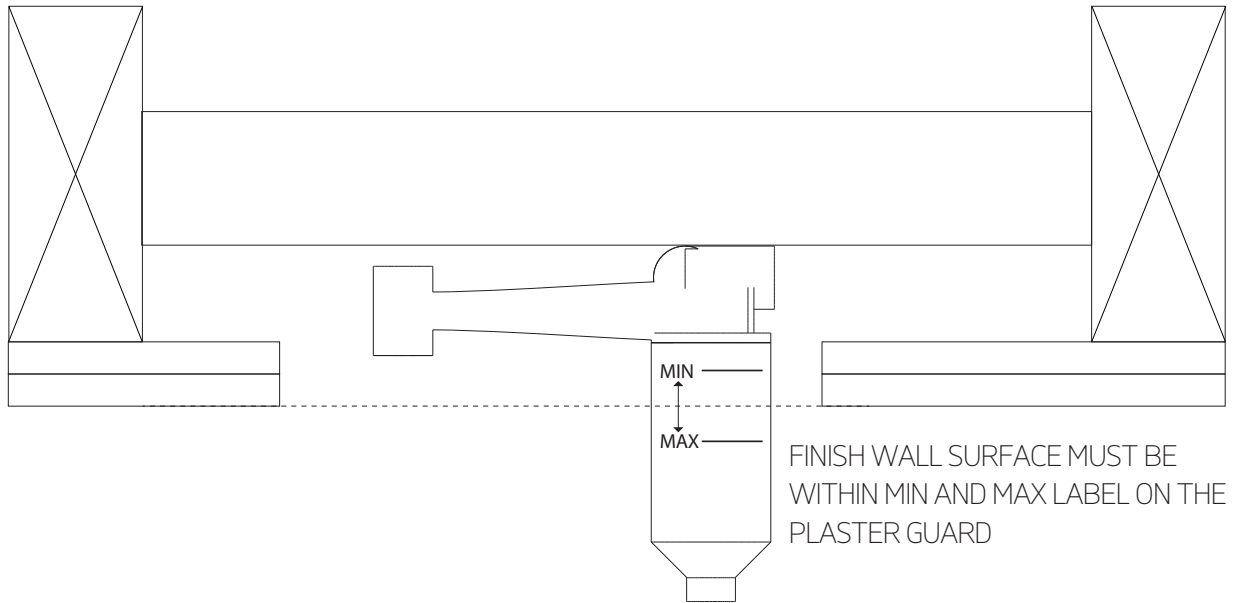

opera in wall lav faucet single
handle, extended spout

artos[®]

F501-9-1

opera in wall lav faucet single
handle, extended spout

STEP 1

STEP 2

INSTALLATION STEPS

STEP 3