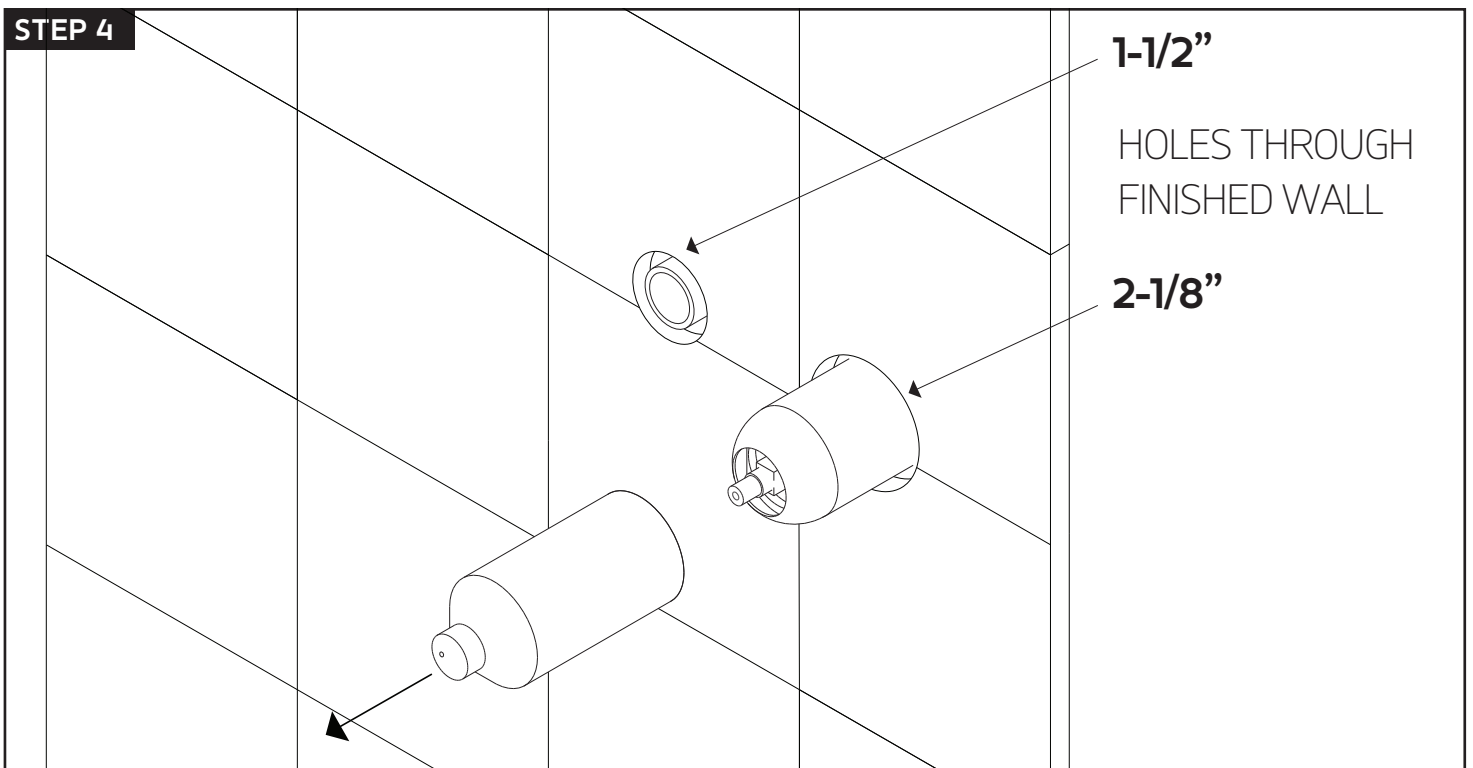

INSTALLATION STEPS

STEP 3

STEP 4