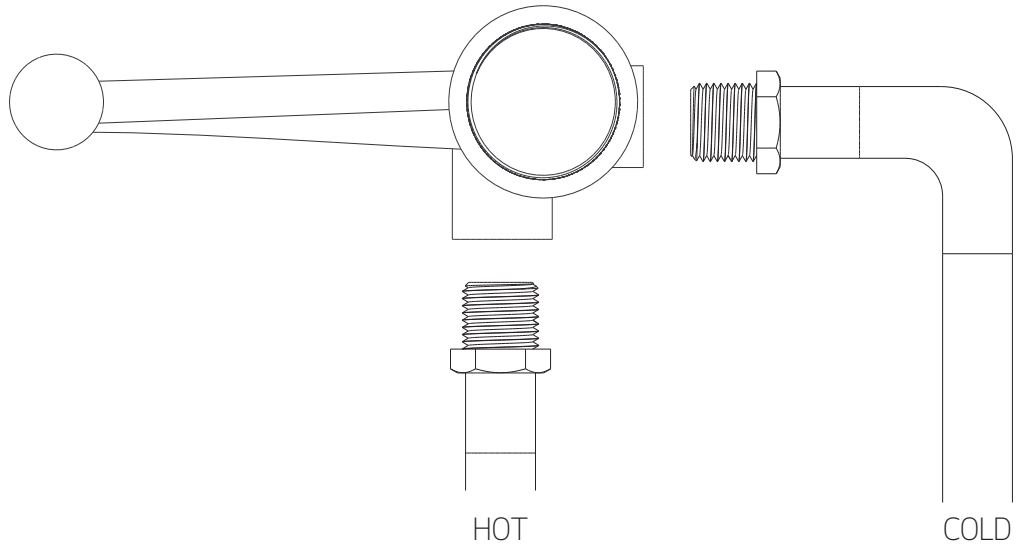

artos[®]

F501-9-1

INSTALLATION GUIDE

opera in wall lav faucet single
handle, extended spout

BRUSHED NICKEL(BN)

CHROME(CH)

artos[®]

F501-9-1

opera in wall lav faucet single
handle, extended spout

artos[®]

F501-9-1

opera in wall lav faucet single
handle, extended spout

STEP 1

STEP 2

INSTALLATION STEPS

STEP 3

STEP 4

artos[®]

F501-9-1

opera in wall lav faucet single
handle, extended spout

STEP 5

INSTALLATION STEPS

STEP 6

artos®

F501-9-1

PARTS BREAKDOWN

opera in wall lav faucet single
handle, extended spout

- | | |
|---------------------------------------|---|
| ① SPOUT ESCUTCHEON PLATE F501-9-1 XP1 | ⑩ CONTROL HANDLE ESCUTCHEON F501-9-1 XP10 |
| ② FAUCET SPOUT F501-9-1 XP2 | ⑪ CONTROL HANDLE F501-9-1 XP11 |
| ③ FAUCET AERATOR F501-9-1 XP3 | ⑫ CONTROL HANDLE CAP F501-9-1 XP12 |
| ④ VALVE BODY F501-9-1 XP4 | ⑬ CONTROL HANDLE SET SCREW F501-9-1 XP13 |
| ⑤ CARTRIDGE F501-9-1 XP5 | |
| ⑥ CARTRIDGE GASKET F501-9-1 XP6 | |
| ⑦ CARTRIDGE HOUSING F501-9-1 XP7 | |
| ⑧ CARTRIDGE SECURING NUT F501-9-1 XP8 | |
| ⑨ DRESS RING F501-9-1 XP9 | |