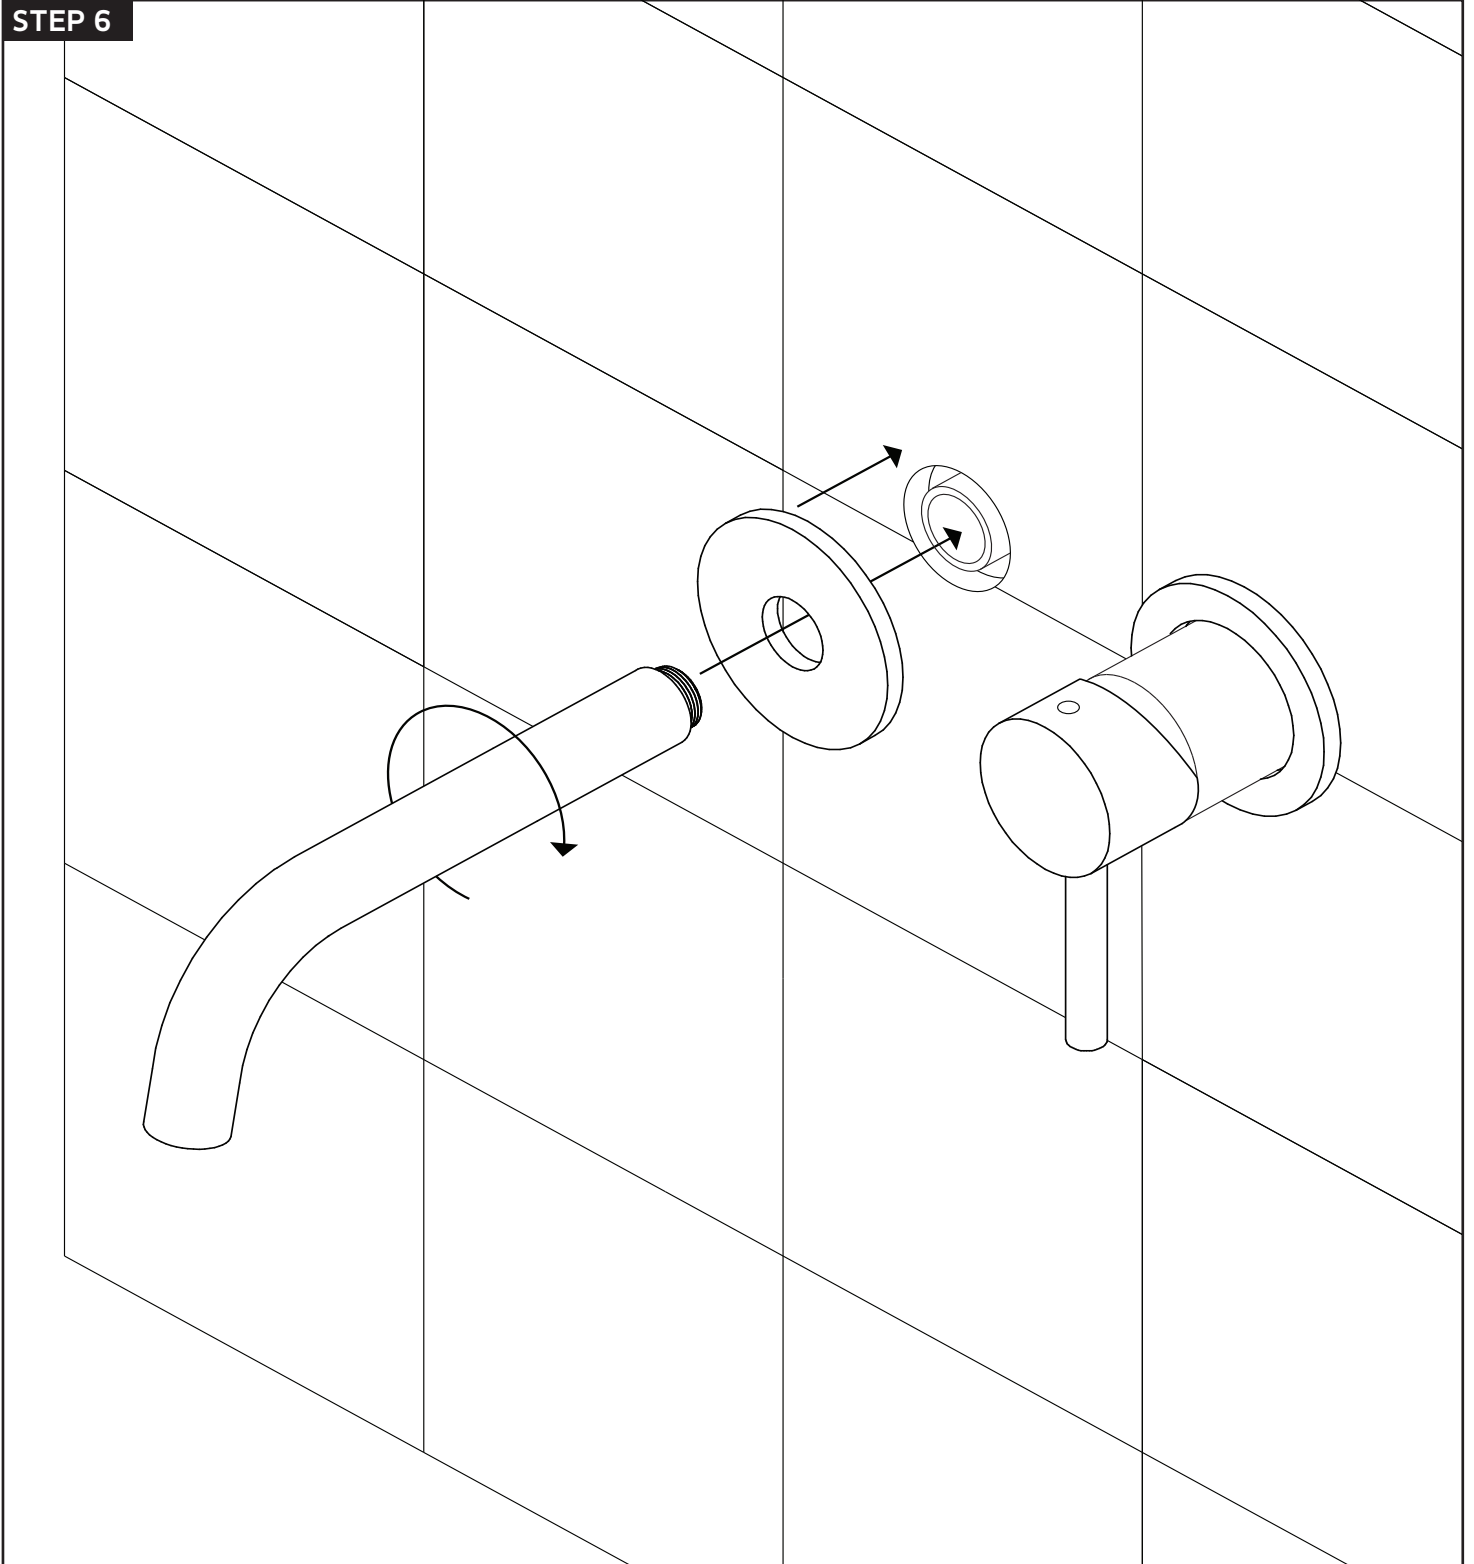

opera in wall lav faucet single
handle, extended spout

artos[®]

F501-9-1

opera in wall lav faucet single
handle, extended spout

STEP 1

STEP 2

INSTALLATION STEPS

STEP 3

STEP 4

artos[®]

F501-9-1

opera in wall lav faucet single
handle, extended spout

STEP 5

INSTALLATION STEPS

STEP 6

artos®

F501-9-1

PARTS BREAKDOWN

opera in wall lav faucet single
handle, extended spout

- | | |
|---------------------------------------|---|
| ① SPOUT ESCUTCHEON PLATE F501-9-1 XP1 | ⑩ CONTROL HANDLE ESCUTCHEON F501-9-1 XP10 |
| ② FAUCET SPOUT F501-9-1 XP2 | ⑪ CONTROL HANDLE F501-9-1 XP11 |
| ③ FAUCET AERATOR F501-9-1 XP3 | ⑫ CONTROL HANDLE CAP F501-9-1 XP12 |
| ④ VALVE BODY F501-9-1 XP4 | ⑬ CONTROL HANDLE SET SCREW F501-9-1 XP13 |
| ⑤ CARTRIDGE F501-9-1 XP5 | |
| ⑥ CARTRIDGE GASKET F501-9-1 XP6 | |
| ⑦ CARTRIDGE HOUSING F501-9-1 XP7 | |
| ⑧ CARTRIDGE SECURING NUT F501-9-1 XP8 | |
| ⑨ DRESS RING F501-9-1 XP9 | |