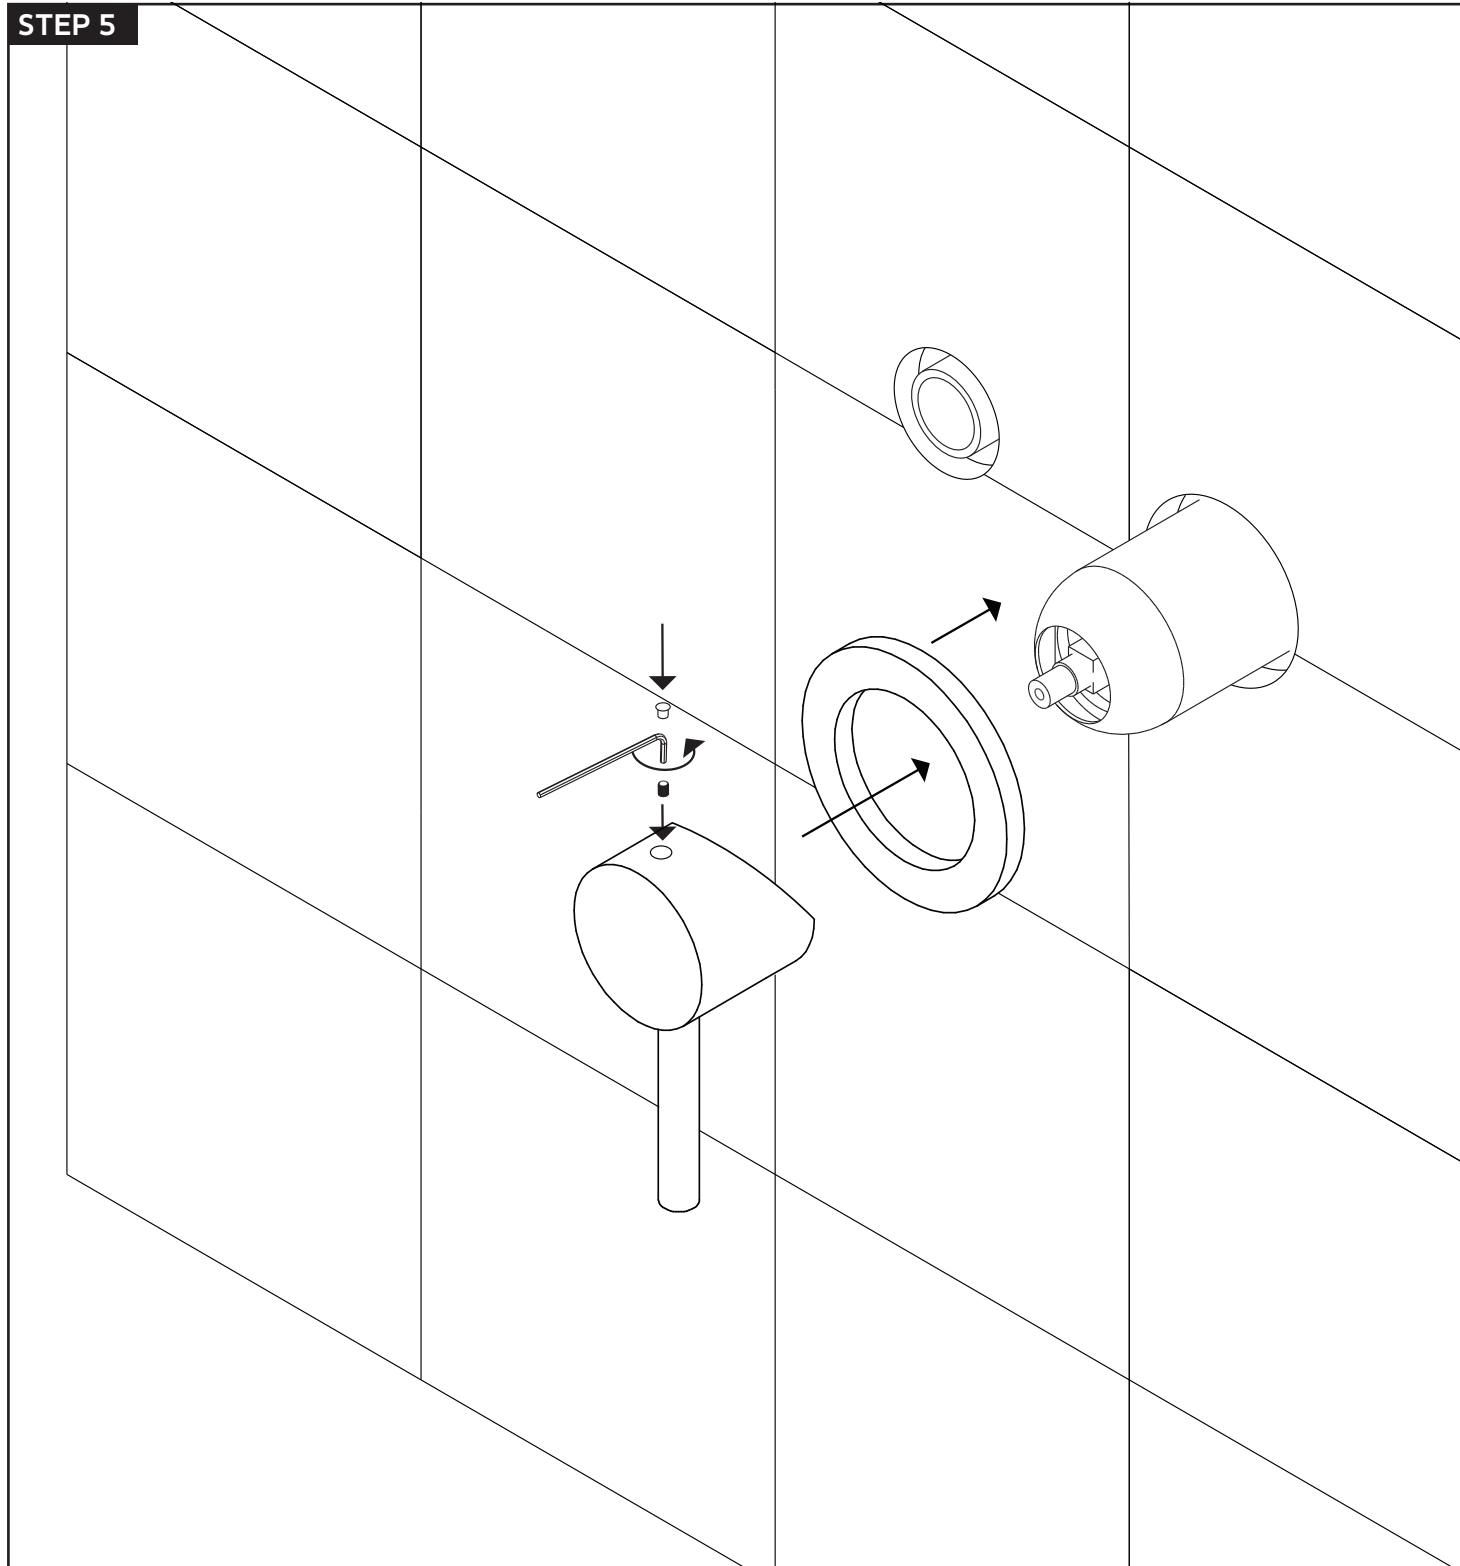

opera in wall lav faucet single
handle, extended spout

artos[®]

F501-9-1

opera in wall lav faucet single
handle, extended spout

STEP 1

STEP 2

INSTALLATION STEPS

STEP 3

STEP 4

artos[®]

F501-9-1

opera in wall lav faucet single
handle, extended spout

STEP 5

INSTALLATION STEPS

STEP 6

artos®

F501-9-1

PARTS BREAKDOWN

opera in wall lav faucet single
handle, extended spout

- | | |
|---------------------------------------|---|
| ① SPOUT ESCUTCHEON PLATE F501-9-1 XP1 | ⑩ CONTROL HANDLE ESCUTCHEON F501-9-1 XP10 |
| ② FAUCET SPOUT F501-9-1 XP2 | ⑪ CONTROL HANDLE F501-9-1 XP11 |
| ③ FAUCET AERATOR F501-9-1 XP3 | ⑫ CONTROL HANDLE CAP F501-9-1 XP12 |
| ④ VALVE BODY F501-9-1 XP4 | ⑬ CONTROL HANDLE SET SCREW F501-9-1 XP13 |
| ⑤ CARTRIDGE F501-9-1 XP5 | |
| ⑥ CARTRIDGE GASKET F501-9-1 XP6 | |
| ⑦ CARTRIDGE HOUSING F501-9-1 XP7 | |
| ⑧ CARTRIDGE SECURING NUT F501-9-1 XP8 | |
| ⑨ DRESS RING F501-9-1 XP9 | |