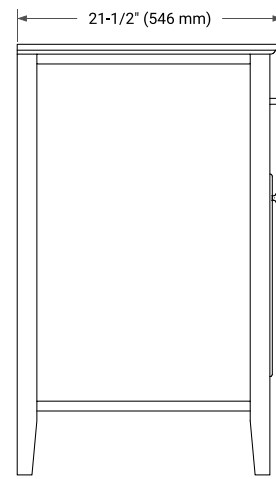

# KENSINGTON 48" SINGLE SINK BASE CABINET

## BASE CABINET DIMENSIONS

48" W x 21.5" D x 33.5" H

## FRONT VIEW

## SIDE VIEW