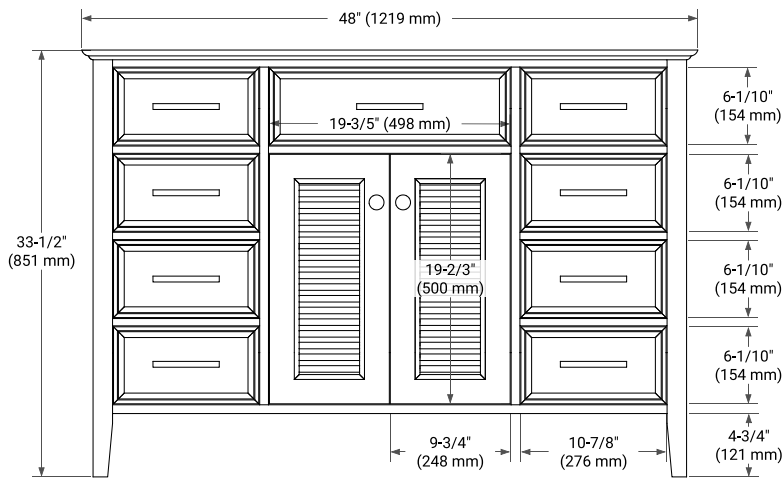

KENSINGTON 48" SINGLE SINK BASE CABINET

BASE CABINET DIMENSIONS

48" W x 21.5" D x 33.5" H

FEATURES

- Solid wood frame & plywood panels
- Dovetail drawers and joints
- Soft closing doors & drawers

HARDWARE FINISHES

Brushed Nickel   Satin Brass   Matte Black   Polished Chrome

AVAILABLE COLORS

White   Grey

FRONT VIEW

SIDE VIEW

PLAN VIEW