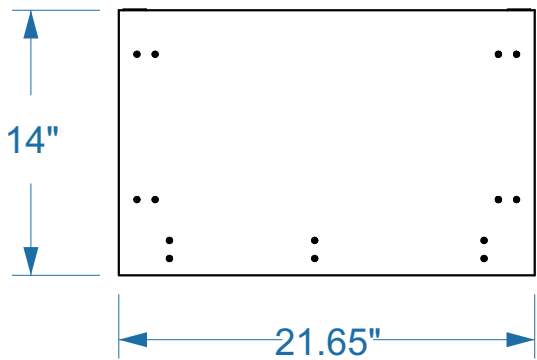

Internal Shelf Size: 17"w x 11"d

Material: Solid Pine Wood
Assembly Difficulty (1-5): 5

Internal Shelf Size: 17"w x 11"d

Material: Solid Pine Wood
 Assembly Difficulty (1-5): 5