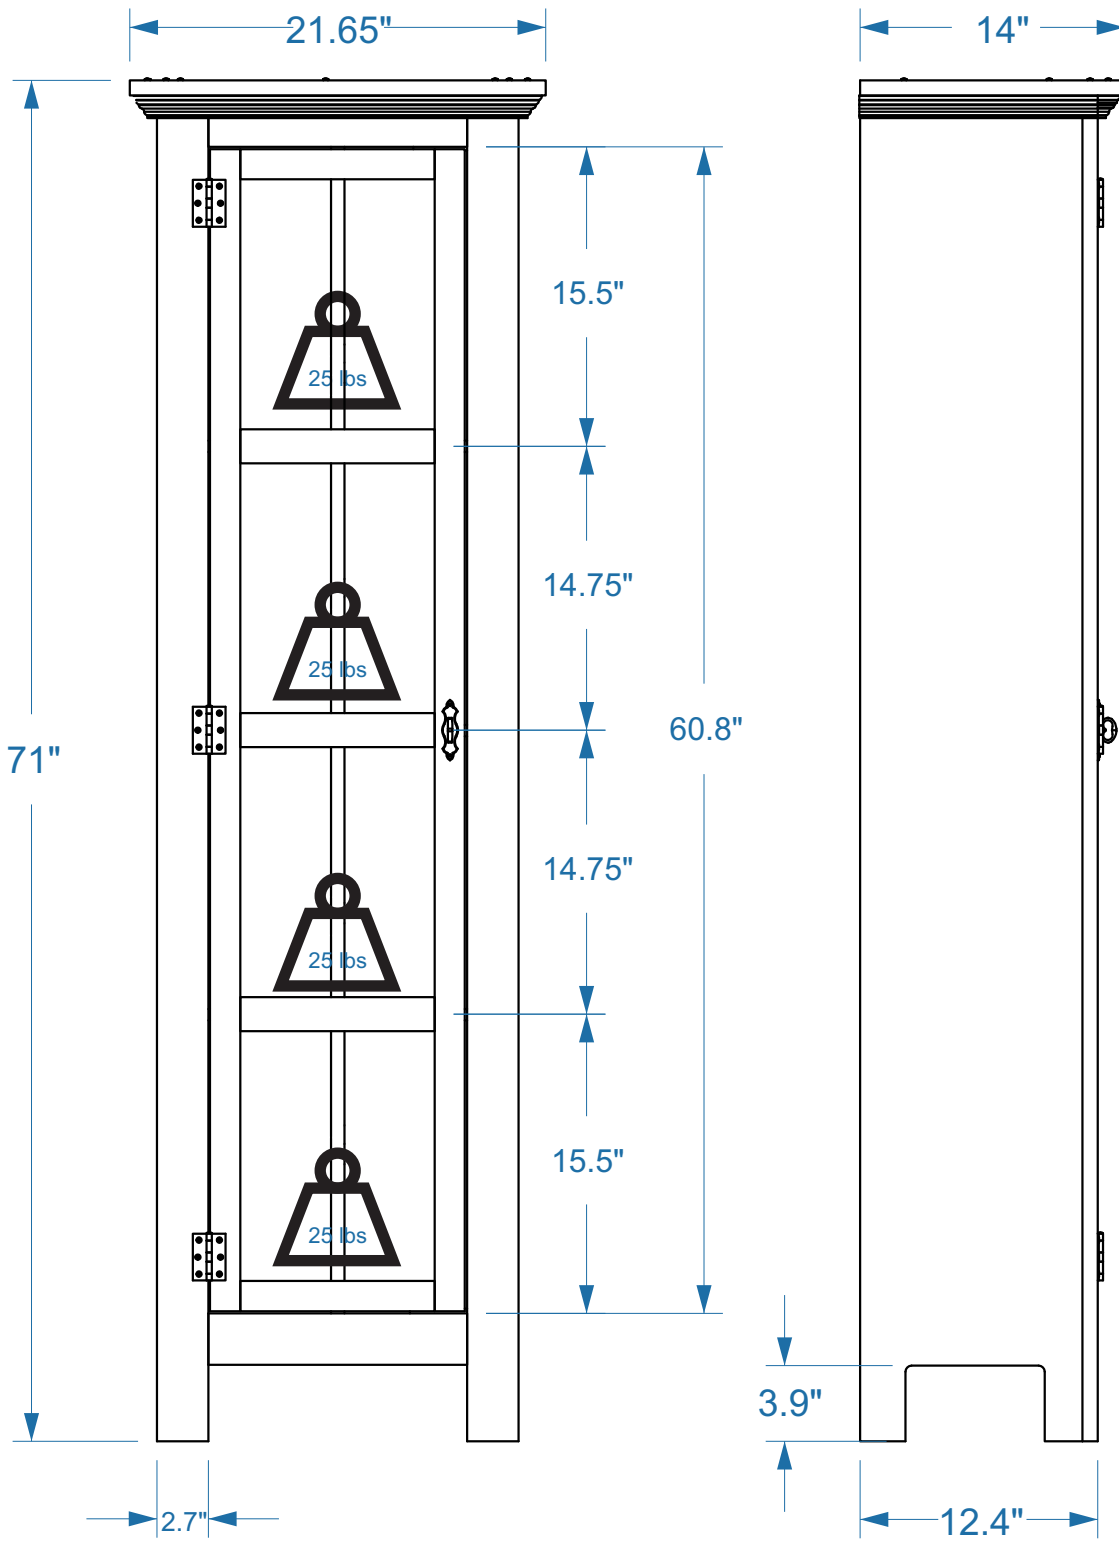

Internal Shelf Size: 17"w x 11"d

Material: Solid Pine Wood
Assembly Difficulty (1-5): 5

Internal Shelf Size: 17"w x 11"d

Material: Solid Pine Wood
 Assembly Difficulty (1-5): 5