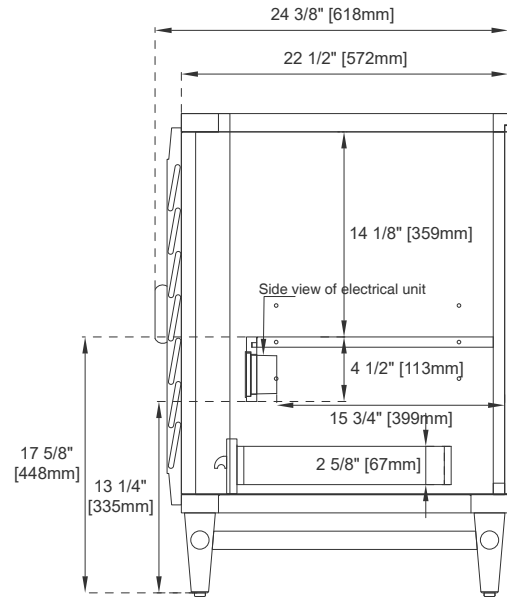

Drawer Box Material and Construction: 12mm Plywood/English Dovetail Joinery

Hardware: Whitewashed Walnut (Wood)

Fits Drain Hole Size: 1 3/4"

Full Extension, Soft Close Glides

European Soft Close Hinges

Aluminum Laminate Drawer Liners

Adjustable Levelers

Dimension

Width: 59-7/8"

Depth: 23-1/2"

Height: 33"

Rough-In Height: 21-1/2"

60"D VANITY

Pull

Bamboo Drawer Organizer

Top View

All dimensions are nominal

Diagrams are of cabinet only—James Martin Optional Countertops and sinks are not shown

60"D VANITY

Front View

Front View

All dimensions are nominal
 Diagrams are of cabinet only—James Martin Optional Countertops and sinks are not shown

60"D VANITY

Side View

Side View

Back View

All dimensions are nominal

Diagrams are of cabinet only—James Martin Optional Countertops and sinks are not shown