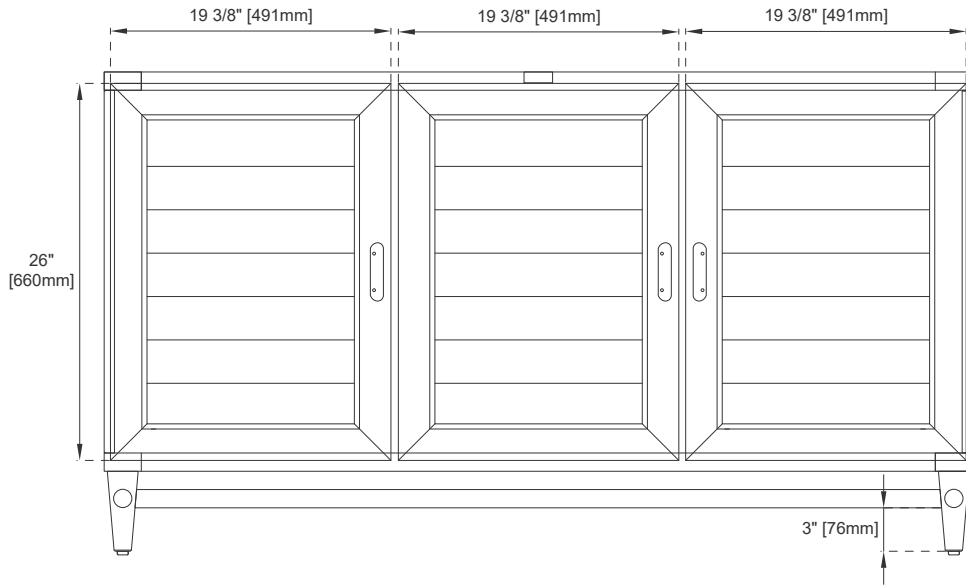

Drawer Box Material and Construction: 12mm Plywood/English Dovetail Joinery

Hardware: Whitewashed Walnut (Wood)

Fits Drain Hole Size: 1 3/4"

Full Extension, Soft Close Glides

European Soft Close Hinges

Aluminum Laminate Drawer Liners

Adjustable Levelers

Dimension

Width: 59-7/8"

Depth: 23-1/2"

Height: 33"

Rough-In Height: 21-1/2"

60"D VANITY

Pull

Bamboo Drawer Organizer

Top View

All dimensions are nominal

Diagrams are of cabinet only—James Martin Optional Countertops and sinks are not shown

60"D VANITY

Front View

Front View

All dimensions are nominal
 Diagrams are of cabinet only—James Martin Optional Countertops and sinks are not shown

60"D VANITY

Side View

Side View

Back View

All dimensions are nominal

Diagrams are of cabinet only—James Martin Optional Countertops and sinks are not shown