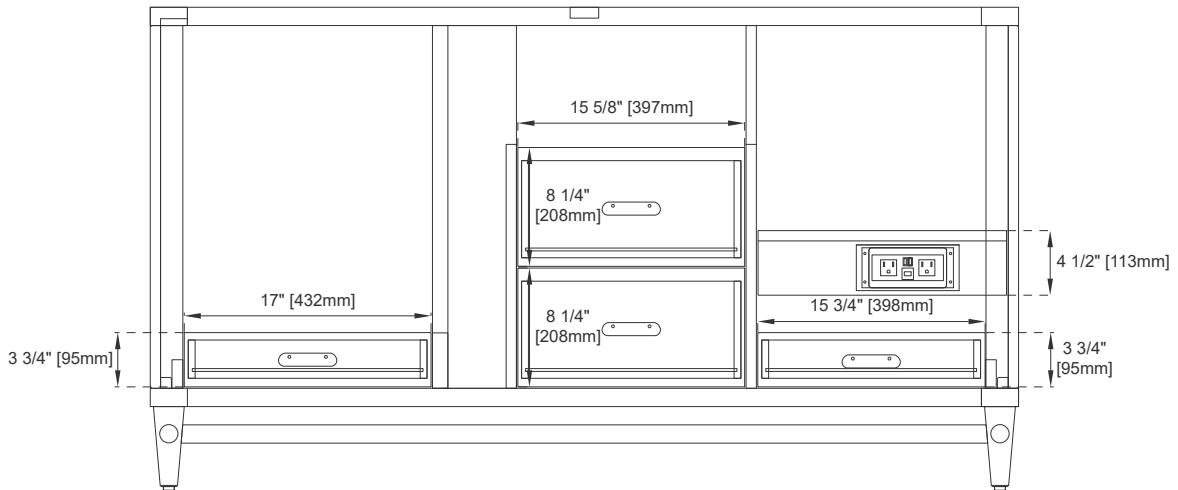

Drawer Box Material and Construction: 12mm Plywood/English Dovetail Joinery

Hardware: Whitewashed Walnut (Wood)

Fits Drain Hole Size: 1 3/4"

Full Extension, Soft Close Glides

European Soft Close Hinges

Aluminum Laminate Drawer Liners

Adjustable Levelers

Dimension

Width: 59-7/8"

Depth: 23-1/2"

Height: 33"

Rough-In Height: 21-1/2"

60"D VANITY

Pull

Bamboo Drawer Organizer

Top View

All dimensions are nominal

Diagrams are of cabinet only—James Martin Optional Countertops and sinks are not shown

60"D VANITY

Front View

Front View

All dimensions are nominal
 Diagrams are of cabinet only—James Martin Optional Countertops and sinks are not shown

60"D VANITY

Side View

Side View

Back View

All dimensions are nominal

Diagrams are of cabinet only—James Martin Optional Countertops and sinks are not shown