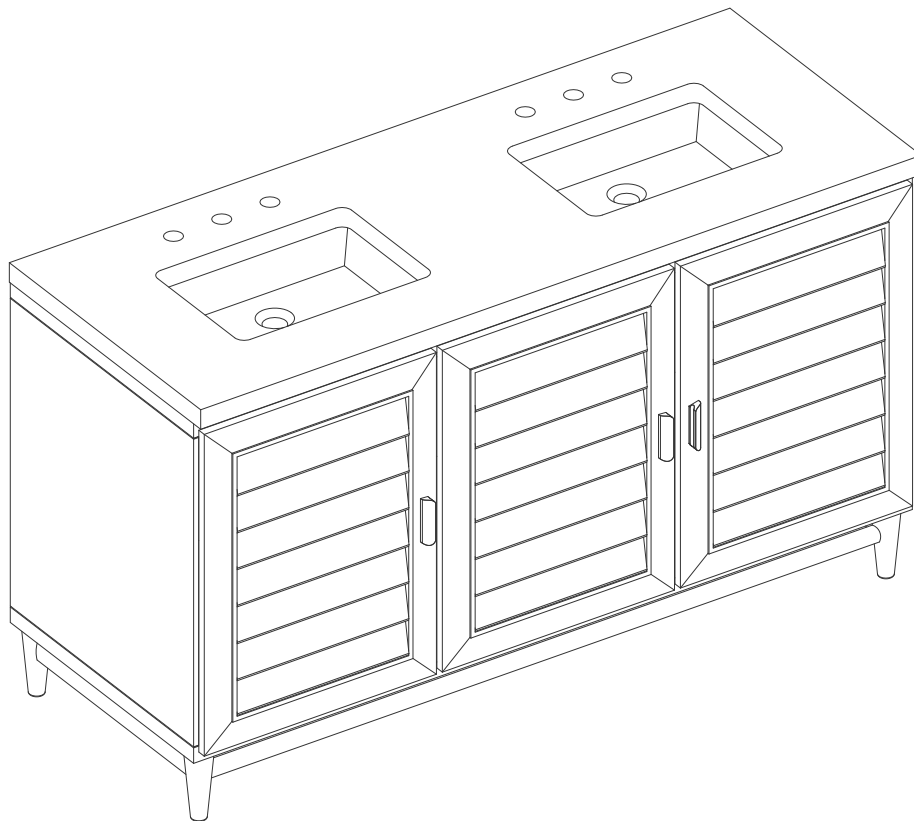

60"D VANITY

Features and Materials

Solids: Soft Maple and Yellow Poplar

Veneers: Birch

Panels: Plywood

Installation Type: Floor Standing

Number of Basins: Two, with Optional 3cm Top

Vanity Top Included: NO, Optional 3cm Tops Available with Sinks

Overflow: Yes, Front Facing

Number of Doors: Three

Number of Drawers: Four

USB/Power Component: YES (ETL5011080)

Cord Length: 6'6"

Bamboo Storage Tray: One

Assembly Required: Installation of Optional 3cm Top with Sink

Drawer Box Material and Construction: 12mm Plywood/English Dovetail Joinery

Hardware: Whitewashed Walnut (Wood)

Fits Drain Hole Size: 1 3/4"

Full Extension, Soft Close Glides

European Soft Close Hinges

Aluminum Laminate Drawer Liners

Adjustable Levelers

Dimension

Width: 59-7/8"

Depth: 23-1/2"

Height: 33"

Rough-In Height: 21-1/2"

60"D VANITY

Pull