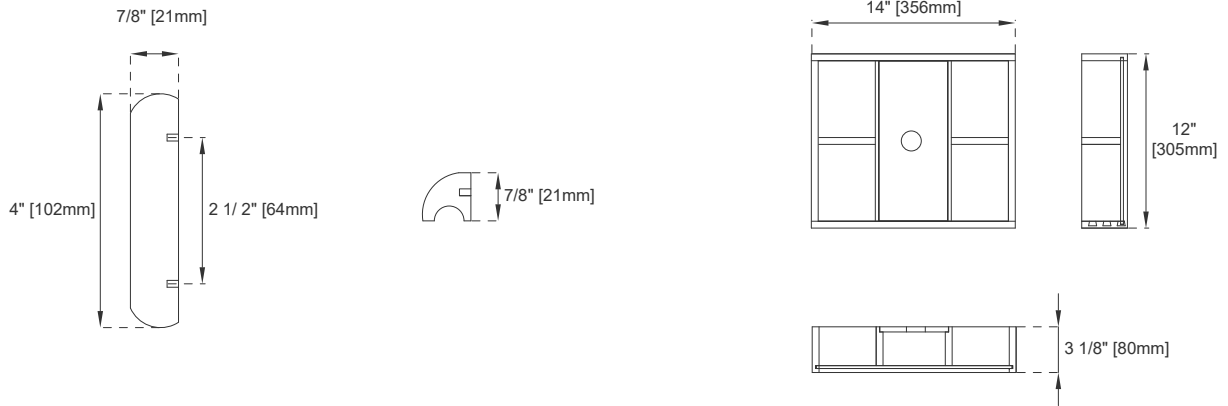

Drawer Box Material and Construction: 12mm Plywood/English Dovetail Joinery

Hardware: Whitewashed Walnut (Wood)

Fits Drain Hole Size: 1 3/4"

Full Extension, Soft Close Glides

European Soft Close Hinges

Aluminum Laminate Drawer Liners

Adjustable Levelers

Dimension

Width: 59-7/8"

Depth: 23-1/2"

Height: 33"

Rough-In Height: 21-1/2"

60"D VANITY

Pull

Bamboo Drawer Organizer

Top View

All dimensions are nominal

Diagrams are of cabinet only—James Martin Optional Countertops and sinks are not shown

60"D VANITY

Front View

Front View

All dimensions are nominal
 Diagrams are of cabinet only—James Martin Optional Countertops and sinks are not shown

60"D VANITY

Side View

Side View

Back View

All dimensions are nominal

Diagrams are of cabinet only—James Martin Optional Countertops and sinks are not shown