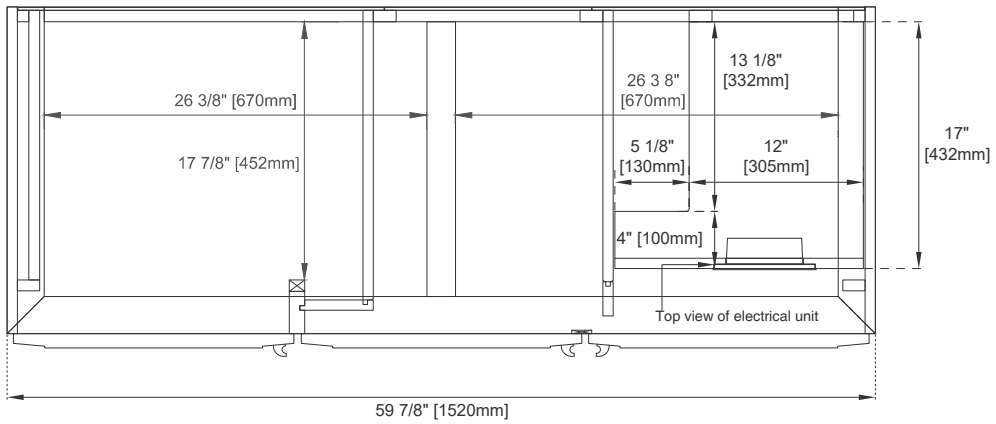

Drawer Box Material and Construction: 12mm Plywood/English Dovetail Joinery

Hardware: Whitewashed Walnut (Wood)

Fits Drain Hole Size: 1 3/4"

Full Extension, Soft Close Glides

European Soft Close Hinges

Aluminum Laminate Drawer Liners

Adjustable Levelers

Dimension

Width: 59-7/8"

Depth: 23-1/2"

Height: 33"

Rough-In Height: 21-1/2"

60"D VANITY

Pull

Bamboo Drawer Organizer

Top View

All dimensions are nominal

Diagrams are of cabinet only—James Martin Optional Countertops and sinks are not shown

60"D VANITY

Front View

Front View

All dimensions are nominal
 Diagrams are of cabinet only—James Martin Optional Countertops and sinks are not shown

60"D VANITY

Side View

Side View

Back View

All dimensions are nominal

Diagrams are of cabinet only—James Martin Optional Countertops and sinks are not shown