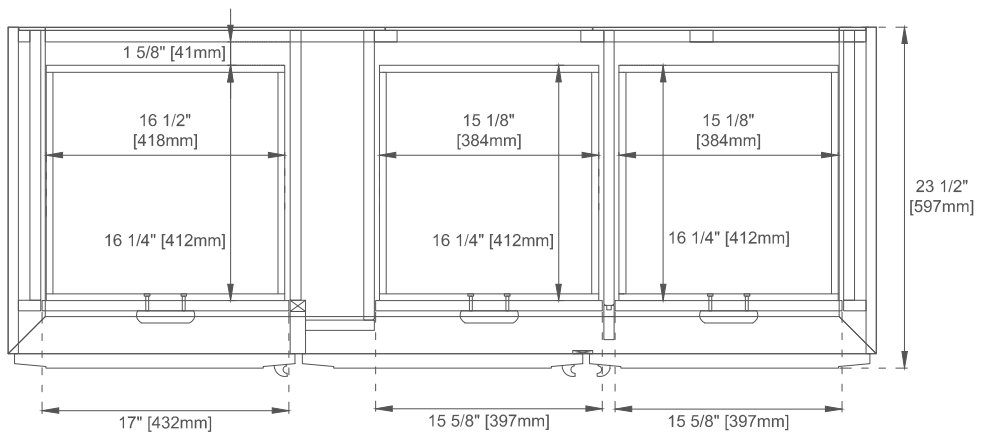

Drawer Box Material and Construction: 12mm Plywood/English Dovetail Joinery

Hardware: Whitewashed Walnut (Wood)

Fits Drain Hole Size: 1 3/4"

Full Extension, Soft Close Glides

European Soft Close Hinges

Aluminum Laminate Drawer Liners

Adjustable Levelers

Dimension

Width: 59-7/8"

Depth: 23-1/2"

Height: 33"

Rough-In Height: 21-1/2"

60"D VANITY

Pull

Bamboo Drawer Organizer

Top View

All dimensions are nominal

Diagrams are of cabinet only—James Martin Optional Countertops and sinks are not shown

60"D VANITY

Front View

Front View

All dimensions are nominal
 Diagrams are of cabinet only—James Martin Optional Countertops and sinks are not shown

60"D VANITY

Side View

Side View

Back View

All dimensions are nominal

Diagrams are of cabinet only—James Martin Optional Countertops and sinks are not shown