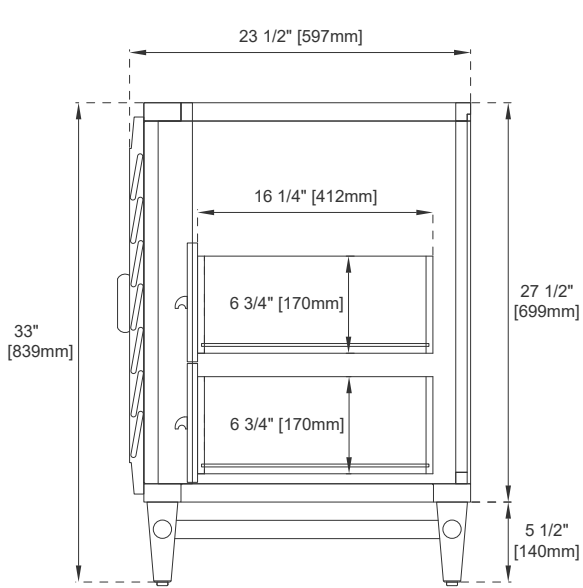

Drawer Box Material and Construction: 12mm Plywood/English Dovetail Joinery

Hardware: Whitewashed Walnut (Wood)

Fits Drain Hole Size: 1 3/4"

Full Extension, Soft Close Glides

European Soft Close Hinges

Aluminum Laminate Drawer Liners

Adjustable Levelers

Dimension

Width: 59-7/8"

Depth: 23-1/2"

Height: 33"

Rough-In Height: 21-1/2"

60"D VANITY

Pull

Bamboo Drawer Organizer

Top View

All dimensions are nominal

Diagrams are of cabinet only—James Martin Optional Countertops and sinks are not shown

60"D VANITY

Front View

Front View

All dimensions are nominal
 Diagrams are of cabinet only—James Martin Optional Countertops and sinks are not shown

60"D VANITY

Side View

Side View

Back View

All dimensions are nominal

Diagrams are of cabinet only—James Martin Optional Countertops and sinks are not shown