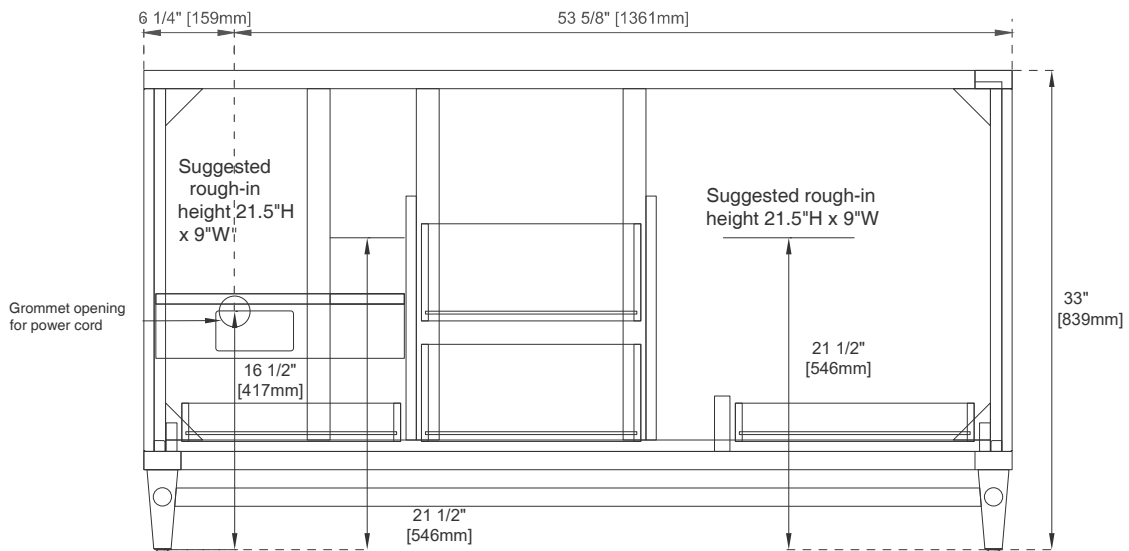

Drawer Box Material and Construction: 12mm Plywood/English Dovetail Joinery

Hardware: Whitewashed Walnut (Wood)

Fits Drain Hole Size: 1 3/4"

Full Extension, Soft Close Glides

European Soft Close Hinges

Aluminum Laminate Drawer Liners

Adjustable Levelers

Dimension

Width: 59-7/8"

Depth: 23-1/2"

Height: 33"

Rough-In Height: 21-1/2"

60"D VANITY

Pull

Bamboo Drawer Organizer

Top View

All dimensions are nominal

Diagrams are of cabinet only—James Martin Optional Countertops and sinks are not shown

60"D VANITY

Front View

Front View

All dimensions are nominal
 Diagrams are of cabinet only—James Martin Optional Countertops and sinks are not shown

60"D VANITY

Side View

Side View

Back View

All dimensions are nominal

Diagrams are of cabinet only—James Martin Optional Countertops and sinks are not shown