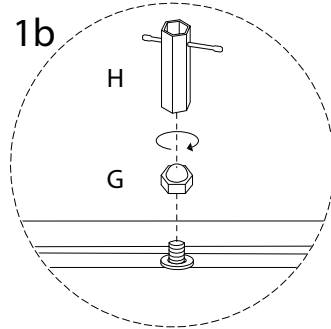

Diagram illustrating assembly instructions and safety warnings:

- Warning 1:** A warning triangle with an exclamation mark is positioned above a box containing an Allen key and a power drill with a diagonal line through it, indicating that a power drill should not be used.
- Warning 2:** A second warning triangle with an exclamation mark is positioned above a box containing a rectangular block being placed on a surface and a diagram showing a block being secured with a screw.
- Time:** A clock icon is shown next to the text "40'", indicating the estimated assembly time.
- Personnel:** A person icon is shown next to the number "2", indicating that two people are required for assembly.

1

2

3

<p>1</p>  <p>x 1</p>	<p>B</p>  <p>M8 x 80</p> <p>x 6</p>	<p>D</p>  <p>Ø8</p> <p>x 6</p>	<p>G</p>  <p>x 6</p>	<p>H</p>  <p>x 1</p>
---	--	---	---	---

!

!