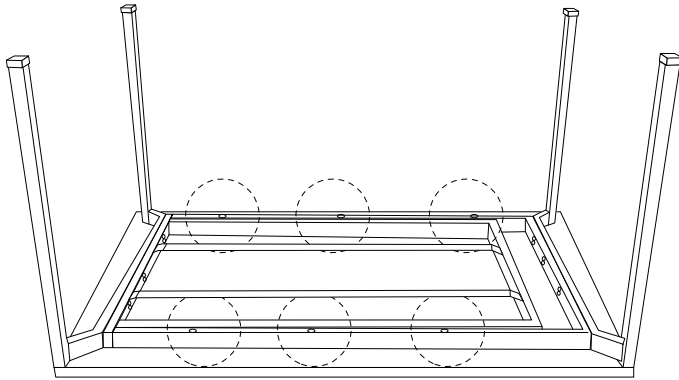

Diagram illustrating assembly instructions and safety warnings:

- Warning 1:** A warning triangle with an exclamation mark is positioned above a box containing an Allen key and a power drill with a diagonal line through it, indicating that a power drill should not be used.
- Warning 2:** A second warning triangle with an exclamation mark is positioned above a box containing a rectangular block being placed on a surface and a diagram showing a block being secured with a screw.
- Time:** A clock icon is shown next to the text "40'", indicating the estimated assembly time.
- Personnel:** A person icon is shown next to the number "2", indicating that two people are required for assembly.

1

2

3

<p>1</p>  <p>x 1</p>	<p>B</p>  <p>M8 x 80</p> <p>x 6</p>	<p>D</p>  <p>Ø8</p> <p>x 6</p>	<p>G</p>  <p>x 6</p>	<p>H</p>  <p>x 1</p>
---	--	---	---	---

!

!