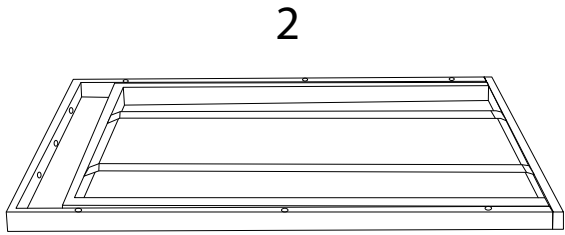

Diagram illustrating assembly instructions and safety warnings:

- Warning 1:** A warning triangle with an exclamation mark is positioned above a box containing an Allen key and a power drill with a diagonal line through it, indicating that a power drill should not be used.
- Warning 2:** A second warning triangle with an exclamation mark is positioned above a box containing a rectangular block being placed on a surface and a diagram showing a block being secured with a screw.
- Time:** A clock icon is shown next to the text "40'", indicating the estimated assembly time.
- Personnel:** A person icon is shown next to the number "2", indicating that two people are required for assembly.