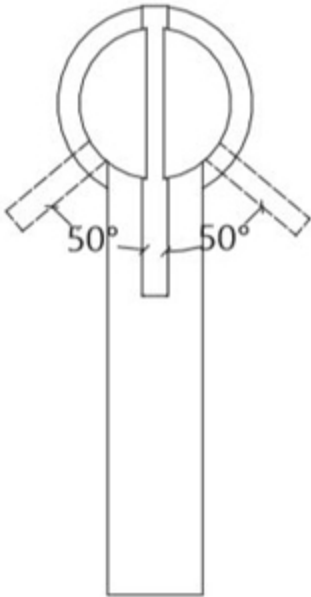

Product Specs Sheets

Collection
S22

Model |
S22 T4.10

Dimensions Metric
1 inch = 2.54 cm
1 inch = 25.4 mm

WS®
BATH
COLLECTIONS

1051 Lea Drive - Collegeville, PA 19426
Tel. 215 513 9400 - Fax 610 831 0215
www.ws bathcollections.com - info@ws bathcollections.com