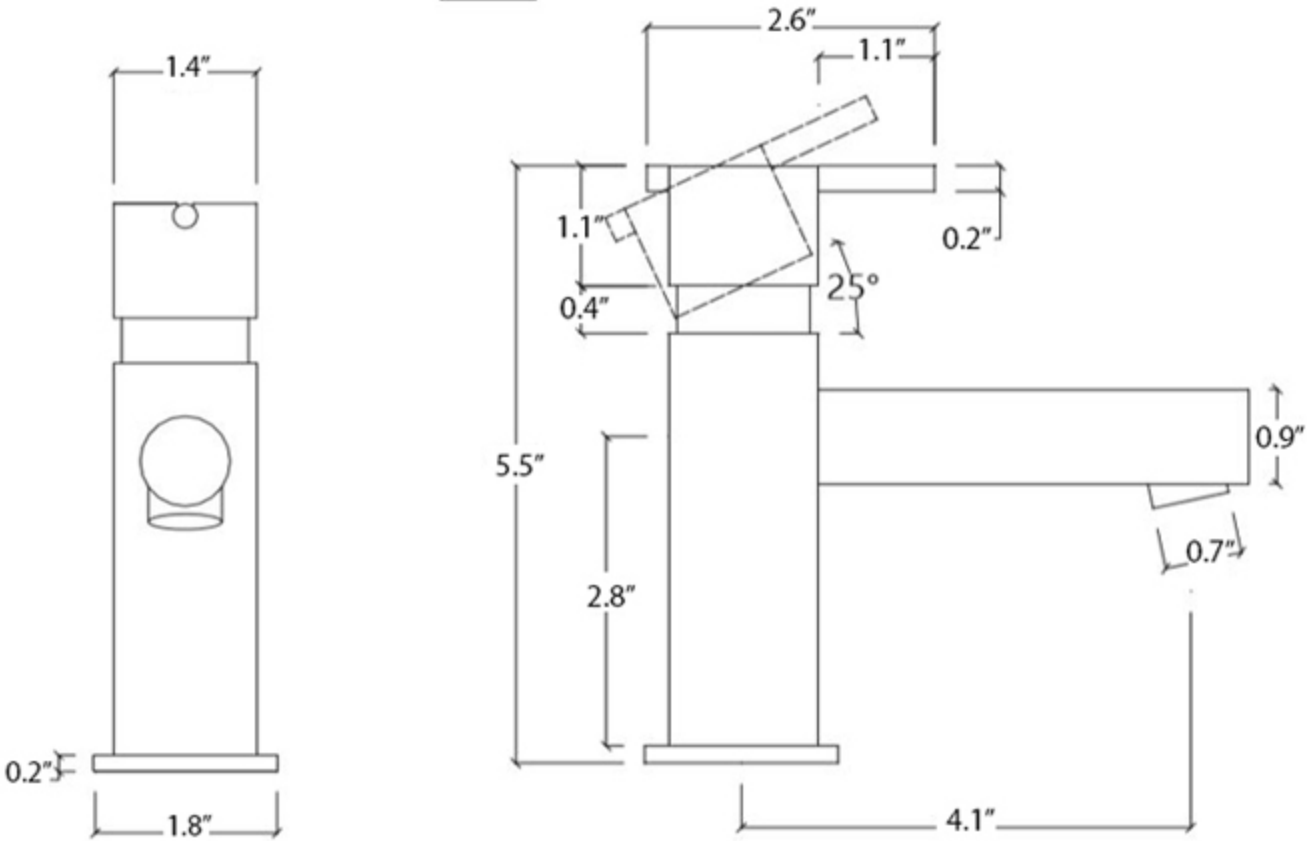

Product Specs Sheets

Collection
S22

Model |
S22 T4.10

Dimensions Metric
1 inch = 2.54 cm
1 inch = 25.4 mm

WS®
BATH
COLLECTIONS

1051 Lea Drive - Collegeville, PA 19426
Tel. 215 513 9400 - Fax 610 831 0215
www.ws bathcollections.com - info@ws bathcollections.com