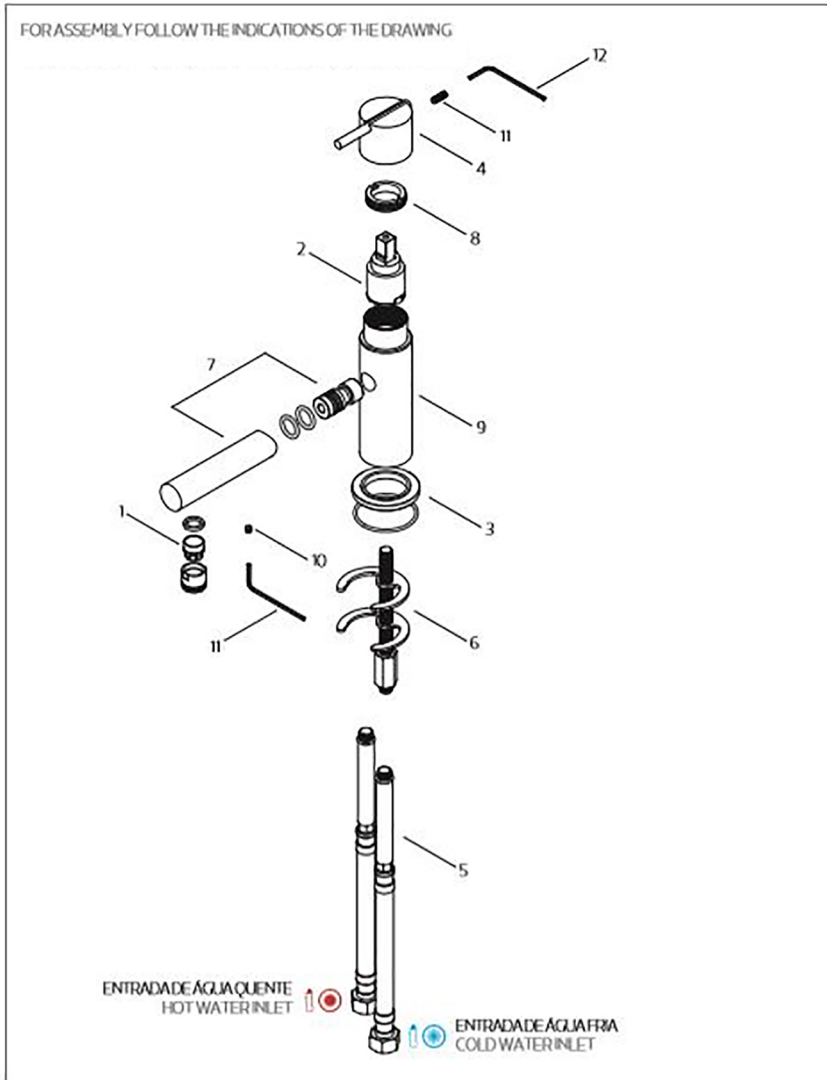

Features

- Modern Deck-Mounted Bathroom Faucet
- Single handle lever controls water flow and temperature
- Brushed Stainless Steel Finish (AISI 316)
- Requires Single-Hole Installation
- Includes Ceramic Disc Cartridge
- Flow Rate: 1.5 GPM
- Spout Reach: 4.1"

S22 T4.10

Finishes

Brushed Stainless Steel

Collection
S22

Model |
S22 T4.10

Dimensions Metric

1 inch = 2.54 cm

1 inch = 25.4 mm

Dimensions Metric
1 inch = 2.54 cm
1 inch = 25.4 mm

WS®
BATH
COLLECTIONS

1051 Lea Drive - Collegeville, PA 19426
Tel. 215 513 9400 - Fax 610 831 0215
www.ws bathcollections.com - info@ws bathcollections.com

Product Specs Sheets / Parts Diagram

Note: Item Fully Assembled

TECHNICAL DATA

Nº	REFERENCE	DESCRIPTION
01	AR4.18 - M18	AERATOR
02	CR4.25 - Ø25MM	CARTRIDGE
03	ES4.45B - Ø45MM	DECK MOUNTED PLATE
04	MA4.35 - Ø35MM	HANDLE
05	—	FLEXIBLE LINK
06	—	FIXING SET
07	—	SPOUT SET
08	—	RETAINING NUT
09	—	MIXER BODY
10	—	UMBRAK SCREW
11	—	UMBRAK KEY