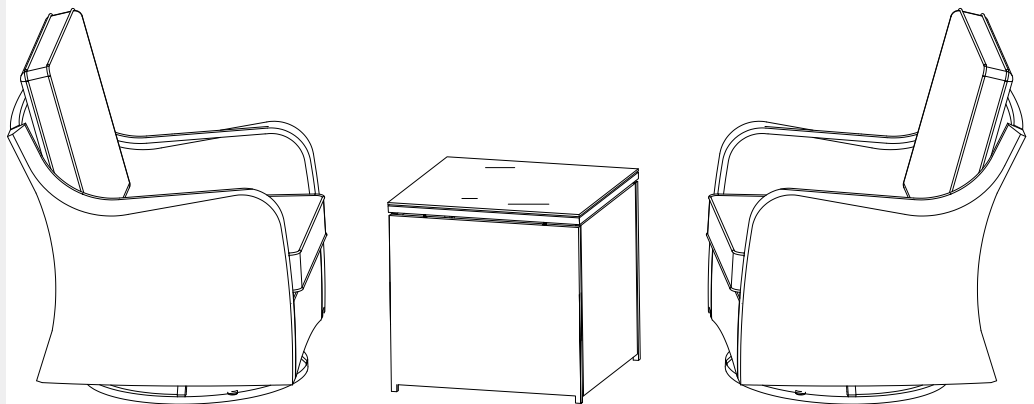

MEISSALIVVE

MANUAL INSTRUCTION

**3 Piece Outdoor Rattan Patio Furniture
Conversation Set**

ATTENTION

1. Please check the parts list and hardware list carefully to ensure you've received all the parts.
2. Be sure not to overtighten during installation, and never tighten all screw components until they are all installed on each seat.
3. If there are any missing parts, please contact us with the missing part and the missing part number, we'll resend them to you ASAP.
4. If there are any damaged parts, please contact us with clear pictures or videos. We will offer you the best solution after confirming the issue.