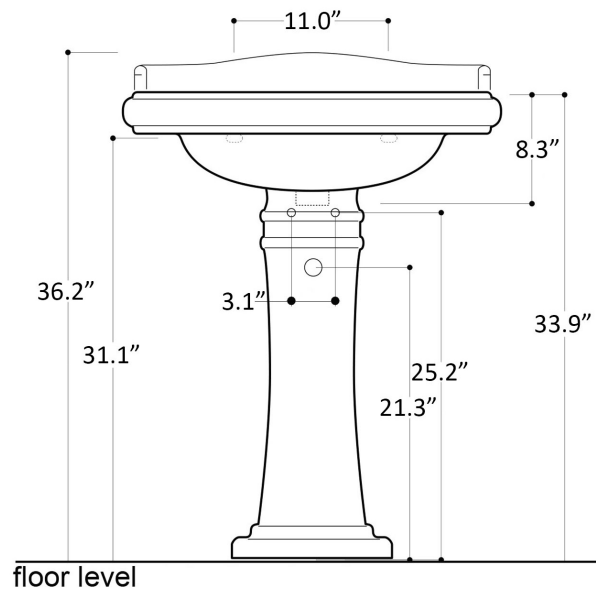

Related Items:

- WSBC 53991 | Push Waste Drain
- WSBC 53922 | Decorative Trap

Finishes:

Glossy White

Glossy Black (Special Order)

SKU# | Options:

- Retro 1046.01+1070 WG | Glossy White, One Faucet Hole
- Retro 1046.03-4+1070 WG | Glossy White, Three Faucet Holes 4" Spread
- Retro 1046.03-8+1070 WG | Glossy White, Three Faucet Holes 8" Spread
- Retro 1046.01+1070 BG | Glossy Black, One Faucet Hole
- Retro 1046.03-4+1070 BG | Glossy Black, Three Faucet Holes 4" Spread
- Retro 1046.03-8+1070 BG | Glossy Black, Three Faucet Holes 8" Spread

* WS Bath Collections reserves the right to revise dimensions or information on this sheet without notice

Collection Retro	Model Retro 1046+1070	Dimensions Metric <i>1 inch = 2.54 cm</i> <i>1 inch = 25.4 mm</i>	 1051 Lea Drive - Collegeville, PA 19426 Tel. 215 513 9400 - Fax 610 831 0215 www.ws bathcollections.com - info@ws bathcollections.com
------------------------------	-----------------------------------	---	---

Collection
Retro

Model |
Retro 1046+1070

Dimensions Metric
1 inch = 2.54 cm
1 inch = 25.4 mm

WS BATH
COLLECTIONS

1051 Lea Drive - Collegeville, PA 19426
Tel. 215 513 9400 - Fax 610 831 0215
www.ws bathcollections.com - info@ws bathcollections.com

Silicone (optional)

Collection
Retro

Model |
Retro 1046+1070

Dimensions Metric
1 inch = 2.54 cm
1 inch = 25.4 mm

WS[®]
BATH
COLLECTIONS

1051 Lea Drive - Collegeville, PA 19426
Tel. 215 513 9400 - Fax 610 831 0215
www.ws bathcollections.com - info@ws bathcollections.com