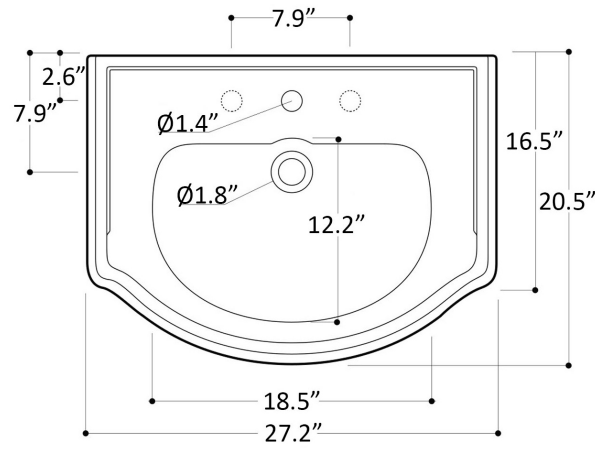

Related Items:

- WSBC 53991 | Push Waste Drain
- WSBC 53922 | Decorative Trap

Finishes:

Glossy White

Glossy Black (Special Order)

SKU# | Options:

- Retro 1046.01+1070 WG | Glossy White, One Faucet Hole
- Retro 1046.03-4+1070 WG | Glossy White, Three Faucet Holes 4" Spread
- Retro 1046.03-8+1070 WG | Glossy White, Three Faucet Holes 8" Spread
- Retro 1046.01+1070 BG | Glossy Black, One Faucet Hole
- Retro 1046.03-4+1070 BG | Glossy Black, Three Faucet Holes 4" Spread
- Retro 1046.03-8+1070 BG | Glossy Black, Three Faucet Holes 8" Spread

* WS Bath Collections reserves the right to revise dimensions or information on this sheet without notice

Collection Retro	Model Retro 1046+1070	Dimensions Metric <i>1 inch = 2.54 cm</i> <i>1 inch = 25.4 mm</i>	 1051 Lea Drive - Collegeville, PA 19426 Tel. 215 513 9400 - Fax 610 831 0215 www.ws bathcollections.com - info@ws bathcollections.com
------------------------------	-----------------------------------	---	---

Collection
Retro

Model |
Retro 1046+1070

Dimensions Metric
1 inch = 2.54 cm
1 inch = 25.4 mm

WS BATH
COLLECTIONS

1051 Lea Drive - Collegeville, PA 19426
Tel. 215 513 9400 - Fax 610 831 0215
www.ws bathcollections.com - info@ws bathcollections.com

Silicone (optional)

Collection
Retro

Model |
Retro 1046+1070

Dimensions Metric
1 inch = 2.54 cm
1 inch = 25.4 mm

WS[®]
BATH
COLLECTIONS

1051 Lea Drive - Collegeville, PA 19426
Tel. 215 513 9400 - Fax 610 831 0215
www.ws bathcollections.com - info@ws bathcollections.com