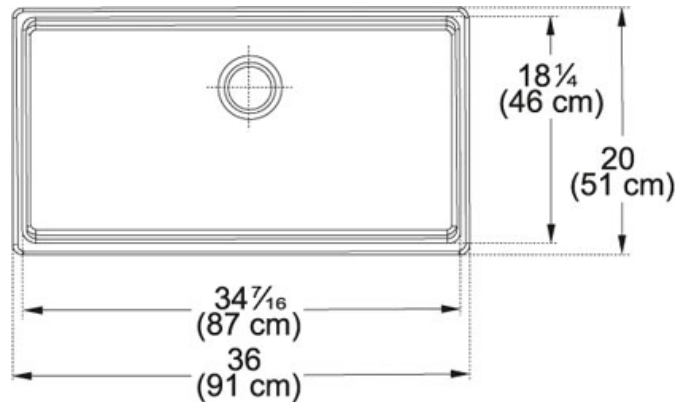

## TECHNICAL DATA

Minimum 33"

Cabinet  
Size

Drain 3 1/2"  
Opening

Length 36"  
overall

Width 508 mm  
overall

Length 34 7/16"  
of large  
bowl

Width of 463.6-MM  
large  
bowl

Depth of 233.4-MM  
large  
bowl

Number 1  
of Bowls

Type of Fireclay  
Material

\* Dimensions may vary by 2% (plus or minus) due to material attributes and firing process \*\*Installation of this fireclay product requires custom cabinetry. Franke recommends that an experienced cabinet maker build the new cabinet, or is responsible for modifications to existing cabinets for this product.