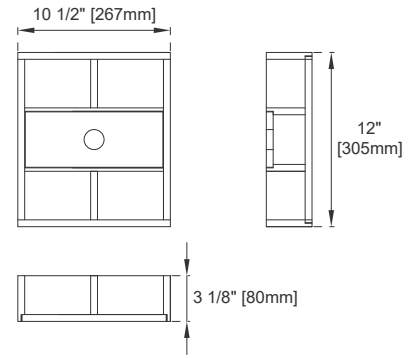

Vanity Top Included: NO, Optional 3cm Tops Available with Sinks

Overflow: Yes, Front Facing

Number of Doors: One

Number of Drawers: Six

USB/Power Component: YES (ETL5011080)

Cord Length: 6'6"

Assembly Type: Installation of Optional 3cm Top with Sink

Fits Drain Hole Size: 1 3/4"

Full Extension, Soft Close Glides

European Soft Close Hinges

Aluminum Laminate Drawer Liners

Adjustable Levelers

Dimension

Width: 47-7/8"

Depth: 23-1/2"

Height: 33-5/8"

Rough-In Height: 21-1/2"

48" VANITY

Knob

Top View

Bamboo Drawer Organizer

Front View

All dimensions are nominal

Diagrams are of cabinet only—Optional Countertops and sinks are not shown

48" VANITY

Side View

Side View

Back View

All dimensions are nominal
 Diagrams are of cabinet only—Optional Countertops and sinks are not shown