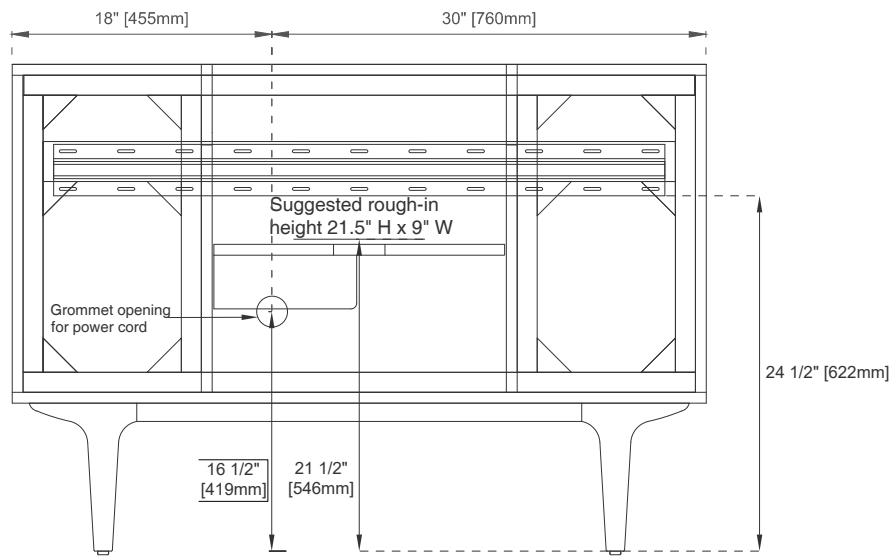

Fits Drain Hole Size: 1 3/4"

Full Extension, Soft Close Glides

European Soft Close Hinges

Aluminum Laminate Drawer Liners

Adjustable Levelers

Dimension

Width: 47-7/8"

Depth: 23-1/2"

Height: 33-5/8"

Rough-In Height: 21-1/2"

48" VANITY

Knob

Top View

Bamboo Drawer Organizer

Front View

All dimensions are nominal

Diagrams are of cabinet only—Optional Countertops and sinks are not shown

48" VANITY

Side View

Side View

Back View

All dimensions are nominal
 Diagrams are of cabinet only—Optional Countertops and sinks are not shown