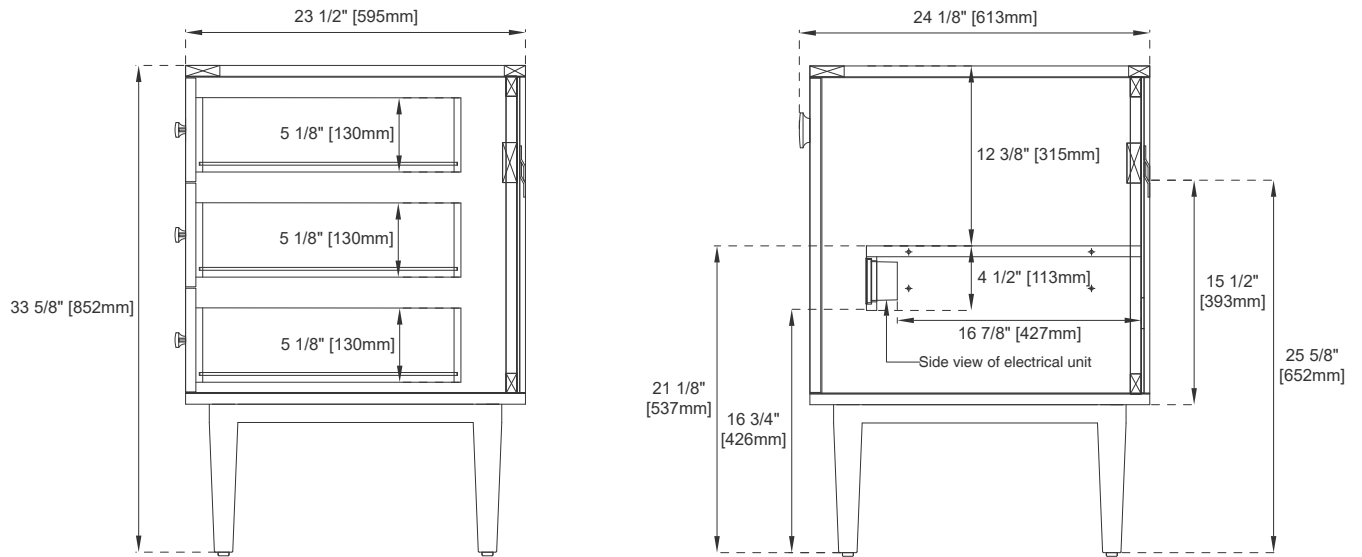

Fits Drain Hole Size: 1 3/4"

Full Extension, Soft Close Glides

European Soft Close Hinges

Aluminum Laminate Drawer Liners

Adjustable Levelers

Dimension

Width: 47-7/8"

Depth: 23-1/2"

Height: 33-5/8"

Rough-In Height: 21-1/2"

48" VANITY

Knob

Top View

Bamboo Drawer Organizer

Front View

All dimensions are nominal

Diagrams are of cabinet only—Optional Countertops and sinks are not shown

48" VANITY

Side View

Side View

Back View

All dimensions are nominal
 Diagrams are of cabinet only—Optional Countertops and sinks are not shown