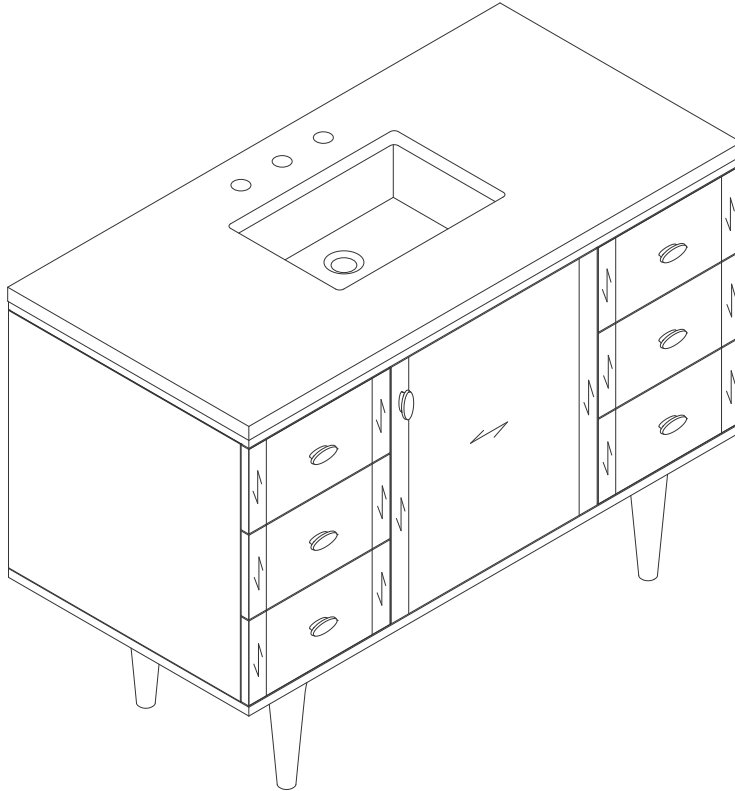

48" VANITY

Features and Materials

Solids: Para wood and Yellow Poplar

Veneers: Quarter Cut Walnut

Panels: Plywood

Installation Type: Floor Standing with Base or Wall Mounted

Number of Basins: One, with Optional 3cm Top

Vanity Top Included: NO, Optional 3cm Tops Available with Sinks

Overflow: Yes, Front Facing

Number of Doors: One

Number of Drawers: Six

USB/Power Component: YES (ETL5011080)

Cord Length: 6'6"

Assembly Type: Installation of Optional 3cm Top with Sink

Assembly Type: Remove Base to Wall Hang (hardware included)

Bamboo Storage Tray: One

Drawer Box Material and Construction: 12mm Plywood/English Dovetail Joinery

Hardware Material and Finish: Zinc Alloy in Champagne Brass Color

Fits Drain Hole Size: 1 3/4"

Full Extension, Soft Close Glides

European Soft Close Hinges

Aluminum Laminate Drawer Liners

Adjustable Levelers

Dimension

Width: 47-7/8"

Depth: 23-1/2"