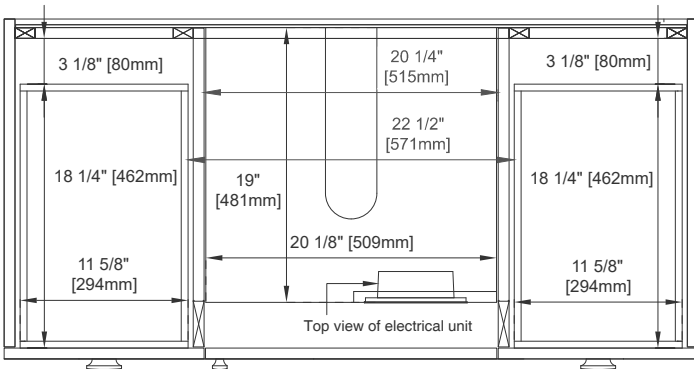

Vanity Top Included: NO, Optional 3cm Tops Available with Sinks

Overflow: Yes, Front Facing

Number of Doors: One

Number of Drawers: Six

USB/Power Component: YES (ETL5011080)

Cord Length: 6'6"

Assembly Type: Installation of Optional 3cm Top with Sink

Fits Drain Hole Size: 1 3/4"

Full Extension, Soft Close Glides

European Soft Close Hinges

Aluminum Laminate Drawer Liners

Adjustable Levelers

Dimension

Width: 47-7/8"

Depth: 23-1/2"

Height: 33-5/8"

Rough-In Height: 21-1/2"

48" VANITY

Knob

Top View

Bamboo Drawer Organizer

Front View

All dimensions are nominal

Diagrams are of cabinet only—Optional Countertops and sinks are not shown

48" VANITY

Side View

Side View

Back View

All dimensions are nominal
 Diagrams are of cabinet only—Optional Countertops and sinks are not shown