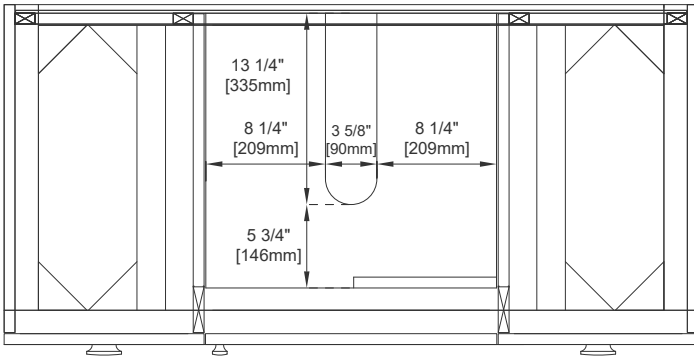

Vanity Top Included: NO, Optional 3cm Tops Available with Sinks

Overflow: Yes, Front Facing

Number of Doors: One

Number of Drawers: Six

USB/Power Component: YES (ETL5011080)

Cord Length: 6'6"

Assembly Type: Installation of Optional 3cm Top with Sink

Fits Drain Hole Size: 1 3/4"

Full Extension, Soft Close Glides

European Soft Close Hinges

Aluminum Laminate Drawer Liners

Adjustable Levelers

Dimension

Width: 47-7/8"

Depth: 23-1/2"

Height: 33-5/8"

Rough-In Height: 21-1/2"

48" VANITY

Knob

Top View

Bamboo Drawer Organizer

Front View

All dimensions are nominal

Diagrams are of cabinet only—Optional Countertops and sinks are not shown

48" VANITY

Side View

Side View

Back View

All dimensions are nominal
 Diagrams are of cabinet only—Optional Countertops and sinks are not shown