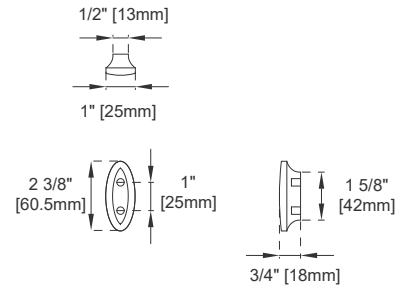

Assembly Type: Remove Base to Wall Hang (hardware included)

Bamboo Storage Tray: One

Drawer Box Material and Construction: 12mm Plywood/English Dovetail Joinery

Hardware Material and Finish: Zinc Alloy in Champagne Brass Color

Fits Drain Hole Size: 1 3/4"

Full Extension, Soft Close Glides

European Soft Close Hinges

Aluminum Laminate Drawer Liners

Adjustable Levelers

Dimension

Width: 47-7/8"

Depth: 23-1/2"

Height: 33-5/8"

Rough-In Height: 21-1/2"

48" VANITY

Knob

Top View

Bamboo Drawer Organizer

Front View

All dimensions are nominal

Diagrams are of cabinet only—Optional Countertops and sinks are not shown

48" VANITY

Side View

Side View

Back View

All dimensions are nominal
 Diagrams are of cabinet only—Optional Countertops and sinks are not shown