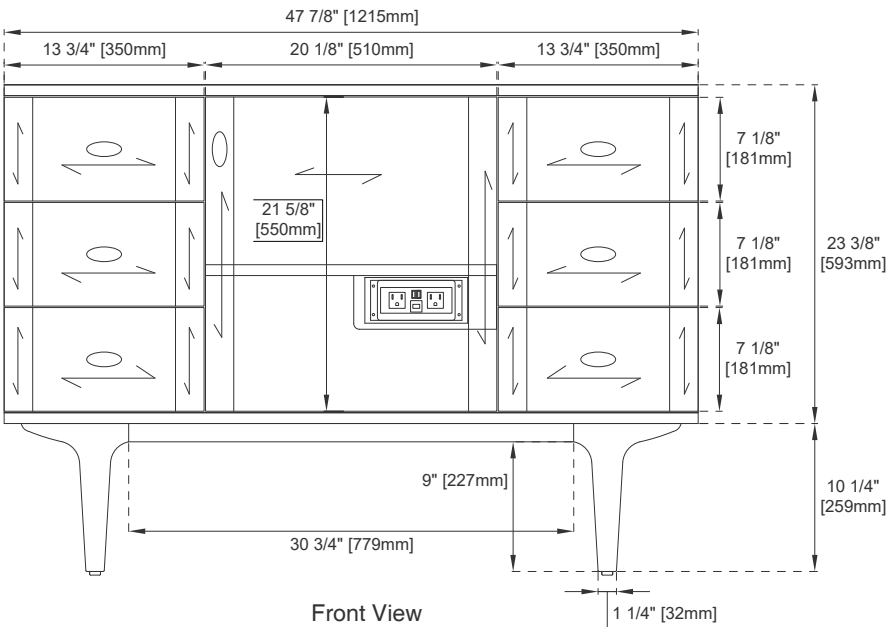

Fits Drain Hole Size: 1 3/4"

Full Extension, Soft Close Glides

European Soft Close Hinges

Aluminum Laminate Drawer Liners

Adjustable Levelers

Dimension

Width: 47-7/8"

Depth: 23-1/2"

Height: 33-5/8"

Rough-In Height: 21-1/2"

48" VANITY

Knob

Top View

Bamboo Drawer Organizer

Front View

All dimensions are nominal

Diagrams are of cabinet only—Optional Countertops and sinks are not shown

48" VANITY

Side View

Side View

Back View

All dimensions are nominal
 Diagrams are of cabinet only—Optional Countertops and sinks are not shown