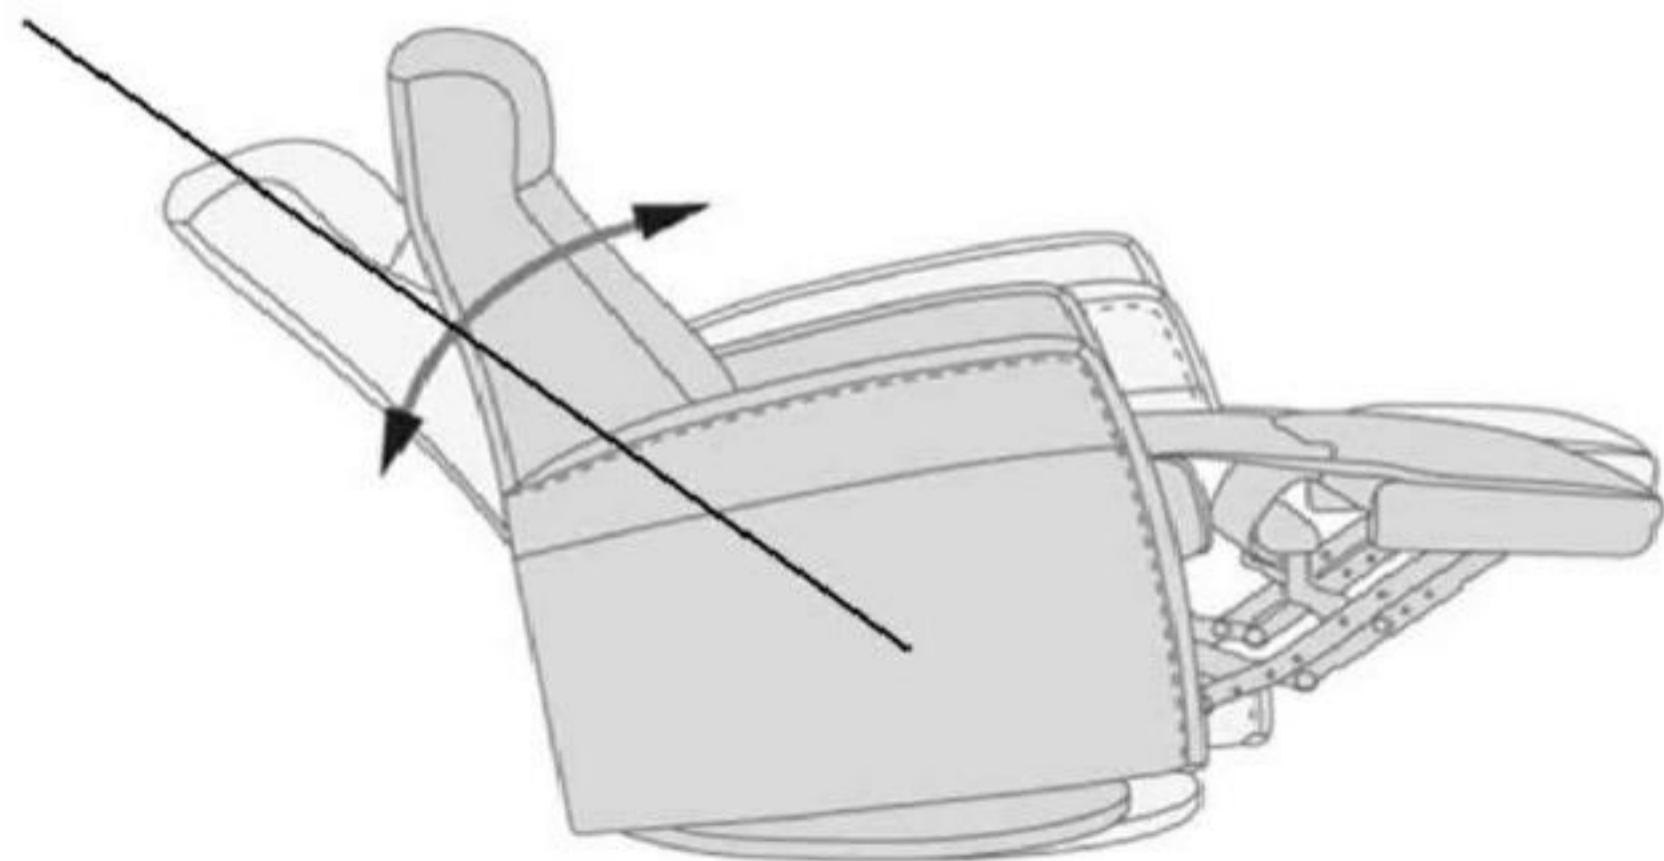

Reclined Max 145°

Distance from wall for full recline 6"

\*Rotate Chair 90° to fit through the door before attaching backrest