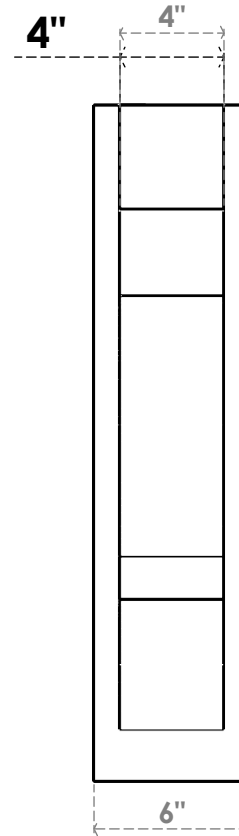

**ITEM NUMBER: OUTUROC040X060X14000X26000X040X020X040BOA44RCPR**

4"W TOP X 6"W BACK X 14"D X 26"H X 4"T TOP X 2"T BACK TIMBERTHANE ROUGH CEDAR BALBOA FAUX WOOD OPEN OUTLOOKER, BLOCK TOP AND BACK, 4"W CLOSED BRACE, PRIMED TAN

**SIDE PROFILE**

**FRONT PROFILE**

**ISOMETRIC**

GENERATED DATE : 07/05/2023

EKENA MILLWORK  
2300 WEST MAIN ST.  
CLARKSVILLE, TX 75426  
TOLL FREE: 866-607-0453  
WWW.EKENAMILLWORK.COM

**NOTES**

1. INSTALLATION TO BE COMPLETED IN ACCORDANCE WITH MANUFACTURER'S SPECIFICATIONS.
2. DRAWING MAY NOT BE TO SCALE
3. THIS DRAWING IS INTENDED FOR DESIGN AND PLANNING PURPOSES ONLY.
4. ALL INFORMATION CONTAINED HEREIN WAS CURRENT AT THE TIME OF DEVELOPMENT BUT MUST BE REVIEWED AND APPROVED BY THE PRODUCT MANUFACTURER TO BE CONSIDERED ACCURATE.
5. TIMBERTHANE ARCHITECTURAL PRODUCTS ARE MADE FROM HIGH DENSITY URETHANE AND COME FACTORY PRIMED