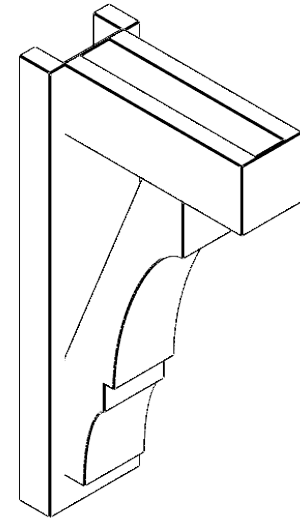

**ITEM NUMBER: OUTUROC040X060X14000X26000X040X020X040BOA44RCPR**

4"W TOP X 6"W BACK X 14"D X 26"H X 4"T TOP X 2"T BACK TIMBERTHANE ROUGH CEDAR BALBOA FAUX WOOD OPEN OUTLOOKER, BLOCK TOP AND BACK, 4"W CLOSED BRACE, PRIMED TAN

**SIDE PROFILE**

**FRONT PROFILE**

**ISOMETRIC**

GENERATED DATE : 07/05/2023

EKENA MILLWORK  
2300 WEST MAIN ST.  
CLARKSVILLE, TX 75426  
TOLL FREE: 866-607-0453  
WWW.EKENAMILLWORK.COM

**NOTES**

1. INSTALLATION TO BE COMPLETED IN ACCORDANCE WITH MANUFACTURER'S SPECIFICATIONS.
2. DRAWING MAY NOT BE TO SCALE
3. THIS DRAWING IS INTENDED FOR DESIGN AND PLANNING PURPOSES ONLY.
4. ALL INFORMATION CONTAINED HEREIN WAS CURRENT AT THE TIME OF DEVELOPMENT BUT MUST BE REVIEWED AND APPROVED BY THE PRODUCT MANUFACTURER TO BE CONSIDERED ACCURATE.
5. TIMBERTHANE ARCHITECTURAL PRODUCTS ARE MADE FROM HIGH DENSITY URETHANE AND COME FACTORY PRIMED