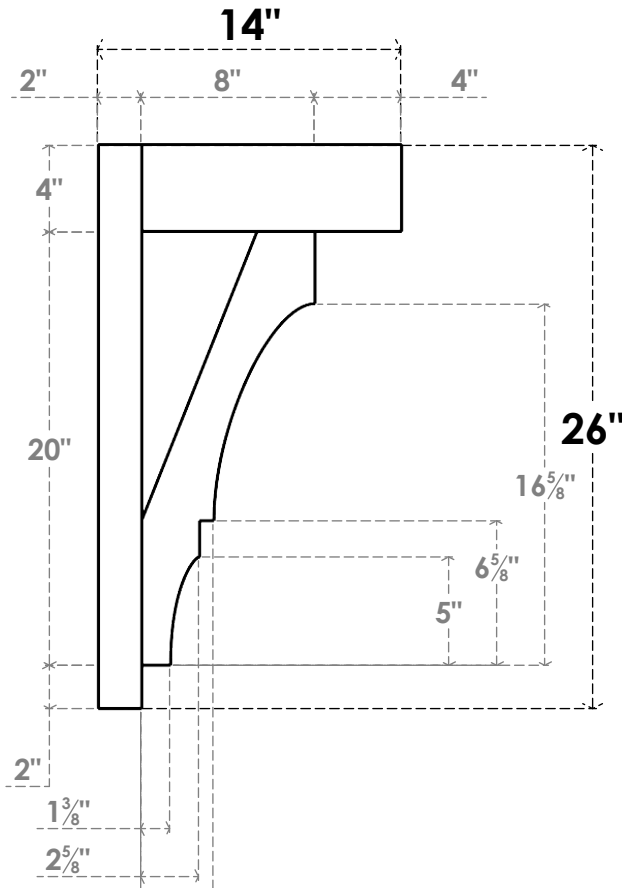

**ITEM NUMBER: OUTUROC040X060X14000X26000X040X020X040BOA44RCPR**

4"W TOP X 6"W BACK X 14"D X 26"H X 4"T TOP X 2"T BACK TIMBERTHANE ROUGH CEDAR BALBOA FAUX WOOD OPEN OUTLOOKER, BLOCK TOP AND BACK, 4"W CLOSED BRACE, PRIMED TAN

**SIDE PROFILE**

**FRONT PROFILE**

**ISOMETRIC**

GENERATED DATE : 07/05/2023

EKENA MILLWORK  
2300 WEST MAIN ST.  
CLARKSVILLE, TX 75426  
TOLL FREE: 866-607-0453  
WWW.EKENAMILLWORK.COM

**NOTES**

1. INSTALLATION TO BE COMPLETED IN ACCORDANCE WITH MANUFACTURER'S SPECIFICATIONS.
2. DRAWING MAY NOT BE TO SCALE
3. THIS DRAWING IS INTENDED FOR DESIGN AND PLANNING PURPOSES ONLY.
4. ALL INFORMATION CONTAINED HEREIN WAS CURRENT AT THE TIME OF DEVELOPMENT BUT MUST BE REVIEWED AND APPROVED BY THE PRODUCT MANUFACTURER TO BE CONSIDERED ACCURATE.
5. TIMBERTHANE ARCHITECTURAL PRODUCTS ARE MADE FROM HIGH DENSITY URETHANE AND COME FACTORY PRIMED