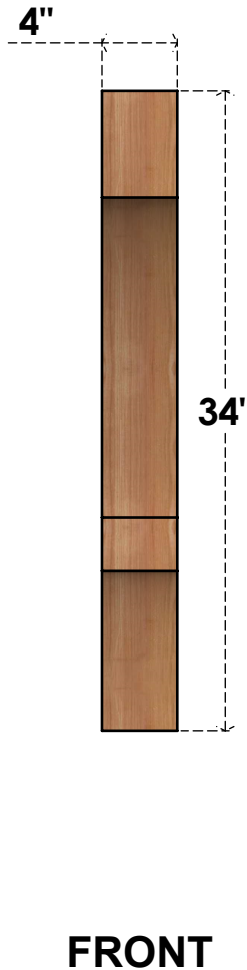

BRC04X22X34BOA00RWR

4"W X 22"D X 34"H BALBOA ROUGH SAWN BRACE, WESTERN RED CEDAR

EKENA MILLWORK
 2300 WEST MAIN ST.
 CLARKSVILLE, TX 75426
 TOLL FREE: 866-607-0453
 WWW.EKENAMILLWORK.COM

NOTES

1. INSTALLATION TO BE COMPLETED IN ACCORDANCE WITH MANUFACTURER'S SPECIFICATIONS.
2. DRAWING MAY NOT BE TO SCALE
3. THIS DRAWING IS INTENDED FOR DESIGN AND PLANNING PURPOSES ONLY.
4. ALL INFORMATION CONTAINED HEREIN WAS CURRENT AT THE TIME OF DEVELOPMENT BUT MUST BE REVIEWED AND APPROVED BY THE PRODUCT MANUFACTURER TO BE CONSIDERED ACCURATE.
5. PRODUCTS ARE NOT KILN DRIED. THIS ITEM IS UNIQUE AND WILL CONTAIN THE NATURAL VARIATIONS THAT THE WOOD SPECIES OFFERS. THIS MAY RESULT IN VARIATIONS UP TO 1/4"