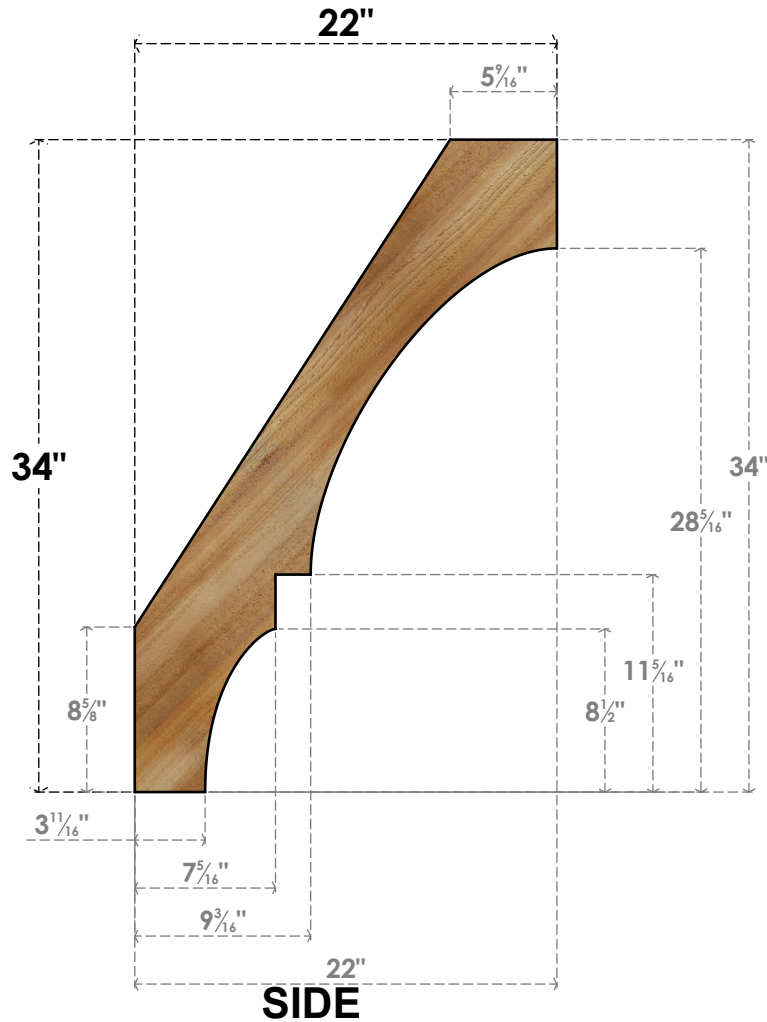

BRC04X22X34BOA00RWR

4"W X 22"D X 34"H BALBOA ROUGH SAWN BRACE, WESTERN RED CEDAR

EKENA MILLWORK
 2300 WEST MAIN ST.
 CLARKSVILLE, TX 75426
 TOLL FREE: 866-607-0453
 WWW.EKENAMILLWORK.COM

NOTES

1. INSTALLATION TO BE COMPLETED IN ACCORDANCE WITH MANUFACTURER'S SPECIFICATIONS.
2. DRAWING MAY NOT BE TO SCALE
3. THIS DRAWING IS INTENDED FOR DESIGN AND PLANNING PURPOSES ONLY.
4. ALL INFORMATION CONTAINED HEREIN WAS CURRENT AT THE TIME OF DEVELOPMENT BUT MUST BE REVIEWED AND APPROVED BY THE PRODUCT MANUFACTURER TO BE CONSIDERED ACCURATE.
5. PRODUCTS ARE NOT KILN DRIED. THIS ITEM IS UNIQUE AND WILL CONTAIN THE NATURAL VARIATIONS THAT THE WOOD SPECIES OFFERS. THIS MAY RESULT IN VARIATIONS UP TO 1/4"