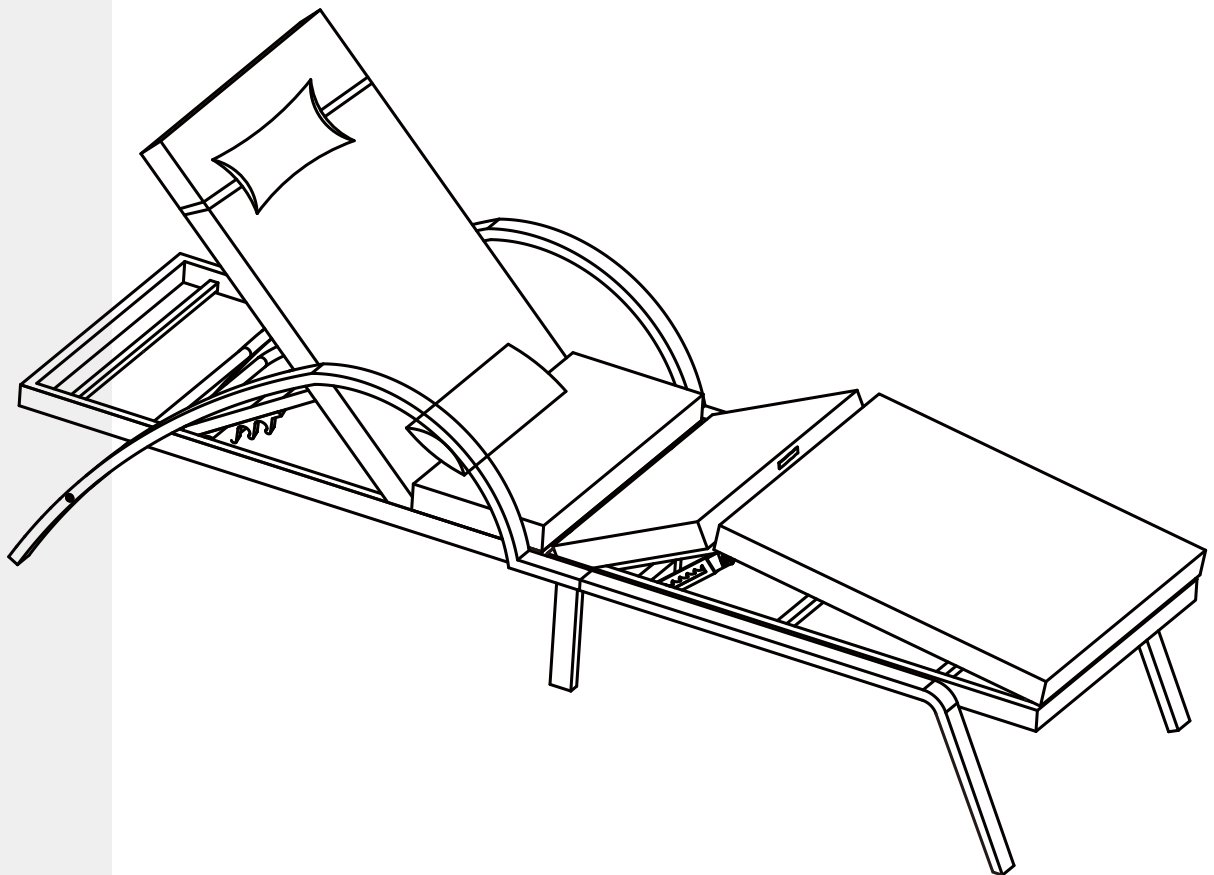

MEISSALIVVE

MANUAL INSTRUCTION

Chaise Lounge Chairs Set of 2

ATTENTION

1. The chaise lounge chairs set of 2 comes with 1 box, please check the parts list and hardware list carefully to make sure you've received all parts.
2. Be sure not to overtighten during installation, and never tighten all screw components until they are all installed on each seat.
3. If there are any missing parts, please contact us with the missing part and the missing part number, we'll resend them to you ASAP.
4. If there are any damaged parts, please contact us with clear picture or clear video, we'll offer you the best solution after confirming it.