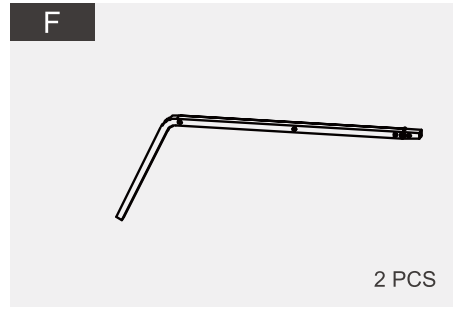

MEISSALIVVE

MANUAL INSTRUCTION

Chaise Lounge Chairs Set of 2

ATTENTION

1. The chaise lounge chairs set of 2 comes with 1 box, please check the parts list and hardware list carefully to make sure you've received all parts.
2. Be sure not to overtighten during installation, and never tighten all screw components until they are all installed on each seat.
3. If there are any missing parts, please contact us with the missing part and the missing part number, we'll resend them to you ASAP.
4. If there are any damaged parts, please contact us with clear picture or clear video, we'll offer you the best solution after confirming it.

I PARTS

I HARDWARE

1 M6X55mm

8+1 PCS

2 M6X35mm

20+1 PCS

3 M6X20mm

24+1 PCS