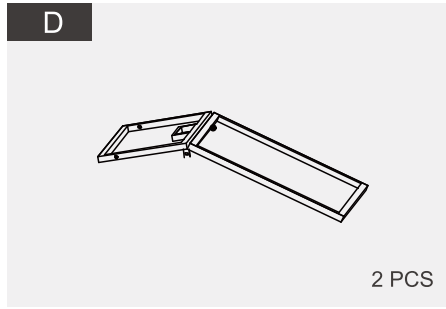

MEISSALIVVE

MANUAL INSTRUCTION

Chaise Lounge Chairs Set of 2

ATTENTION

1. The chaise lounge chairs set of 2 comes with 1 box, please check the parts list and hardware list carefully to make sure you've received all parts.
2. Be sure not to overtighten during installation, and never tighten all screw components until they are all installed on each seat.
3. If there are any missing parts, please contact us with the missing part and the missing part number, we'll resend them to you ASAP.
4. If there are any damaged parts, please contact us with clear picture or clear video, we'll offer you the best solution after confirming it.

I PARTS

I HARDWARE

1 M6X55mm

8+1 PCS

2 M6X35mm

20+1 PCS

3 M6X20mm

24+1 PCS