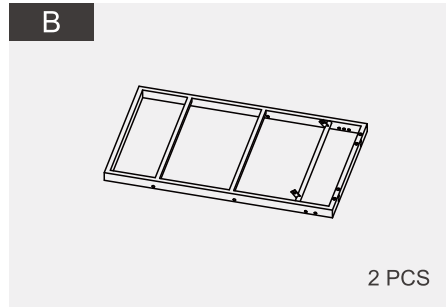

MEISSALIVVE

MANUAL INSTRUCTION

Chaise Lounge Chairs Set of 2

ATTENTION

1. The chaise lounge chairs set of 2 comes with 1 box, please check the parts list and hardware list carefully to make sure you've received all parts.
2. Be sure not to overtighten during installation, and never tighten all screw components until they are all installed on each seat.
3. If there are any missing parts, please contact us with the missing part and the missing part number, we'll resend them to you ASAP.
4. If there are any damaged parts, please contact us with clear picture or clear video, we'll offer you the best solution after confirming it.

I PARTS

I HARDWARE

1 M6X55mm

8+1 PCS

2 M6X35mm

20+1 PCS

3 M6X20mm

24+1 PCS