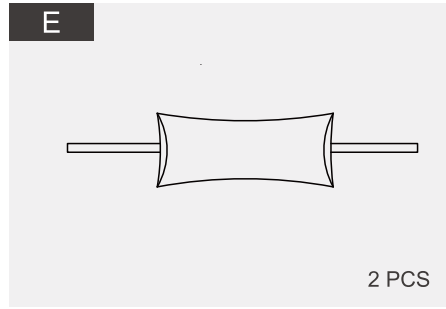

MEISSALIVVE

MANUAL INSTRUCTION

Chaise Lounge Chairs Set of 2

ATTENTION

1. The chaise lounge chairs set of 2 comes with 1 box, please check the parts list and hardware list carefully to make sure you've received all parts.
2. Be sure not to overtighten during installation, and never tighten all screw components until they are all installed on each seat.
3. If there are any missing parts, please contact us with the missing part and the missing part number, we'll resend them to you ASAP.
4. If there are any damaged parts, please contact us with clear picture or clear video, we'll offer you the best solution after confirming it.

I PARTS

I HARDWARE

1 M6X55mm

8+1 PCS

2 M6X35mm

20+1 PCS

3 M6X20mm

24+1 PCS