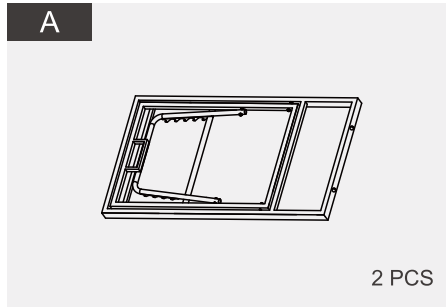

MEISSALIVVE

MANUAL INSTRUCTION

Chaise Lounge Chairs Set of 2

ATTENTION

1. The chaise lounge chairs set of 2 comes with 1 box, please check the parts list and hardware list carefully to make sure you've received all parts.
2. Be sure not to overtighten during installation, and never tighten all screw components until they are all installed on each seat.
3. If there are any missing parts, please contact us with the missing part and the missing part number, we'll resend them to you ASAP.
4. If there are any damaged parts, please contact us with clear picture or clear video, we'll offer you the best solution after confirming it.

I PARTS

I HARDWARE

1 M6X55mm

8+1 PCS

2 M6X35mm

20+1 PCS

3 M6X20mm

24+1 PCS