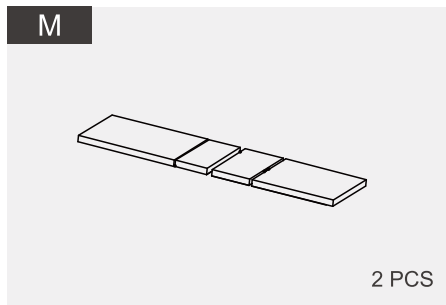

MEISSALIVVE

MANUAL INSTRUCTION

Chaise Lounge Chairs Set of 2

ATTENTION

1. The chaise lounge chairs set of 2 comes with 1 box, please check the parts list and hardware list carefully to make sure you've received all parts.
2. Be sure not to overtighten during installation, and never tighten all screw components until they are all installed on each seat.
3. If there are any missing parts, please contact us with the missing part and the missing part number, we'll resend them to you ASAP.
4. If there are any damaged parts, please contact us with clear picture or clear video, we'll offer you the best solution after confirming it.

I PARTS

I HARDWARE

1 M6X55mm

8+1 PCS

2 M6X35mm

20+1 PCS

3 M6X20mm

24+1 PCS