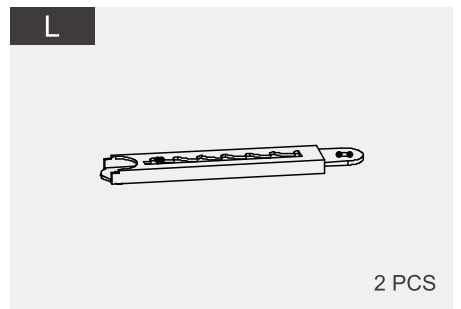

MEISSALIVVE

MANUAL INSTRUCTION

Chaise Lounge Chairs Set of 2

ATTENTION

1. The chaise lounge chairs set of 2 comes with 1 box, please check the parts list and hardware list carefully to make sure you've received all parts.
2. Be sure not to overtighten during installation, and never tighten all screw components until they are all installed on each seat.
3. If there are any missing parts, please contact us with the missing part and the missing part number, we'll resend them to you ASAP.
4. If there are any damaged parts, please contact us with clear picture or clear video, we'll offer you the best solution after confirming it.

I PARTS

I HARDWARE

1 M6X55mm

8+1 PCS

2 M6X35mm

20+1 PCS

3 M6X20mm

24+1 PCS